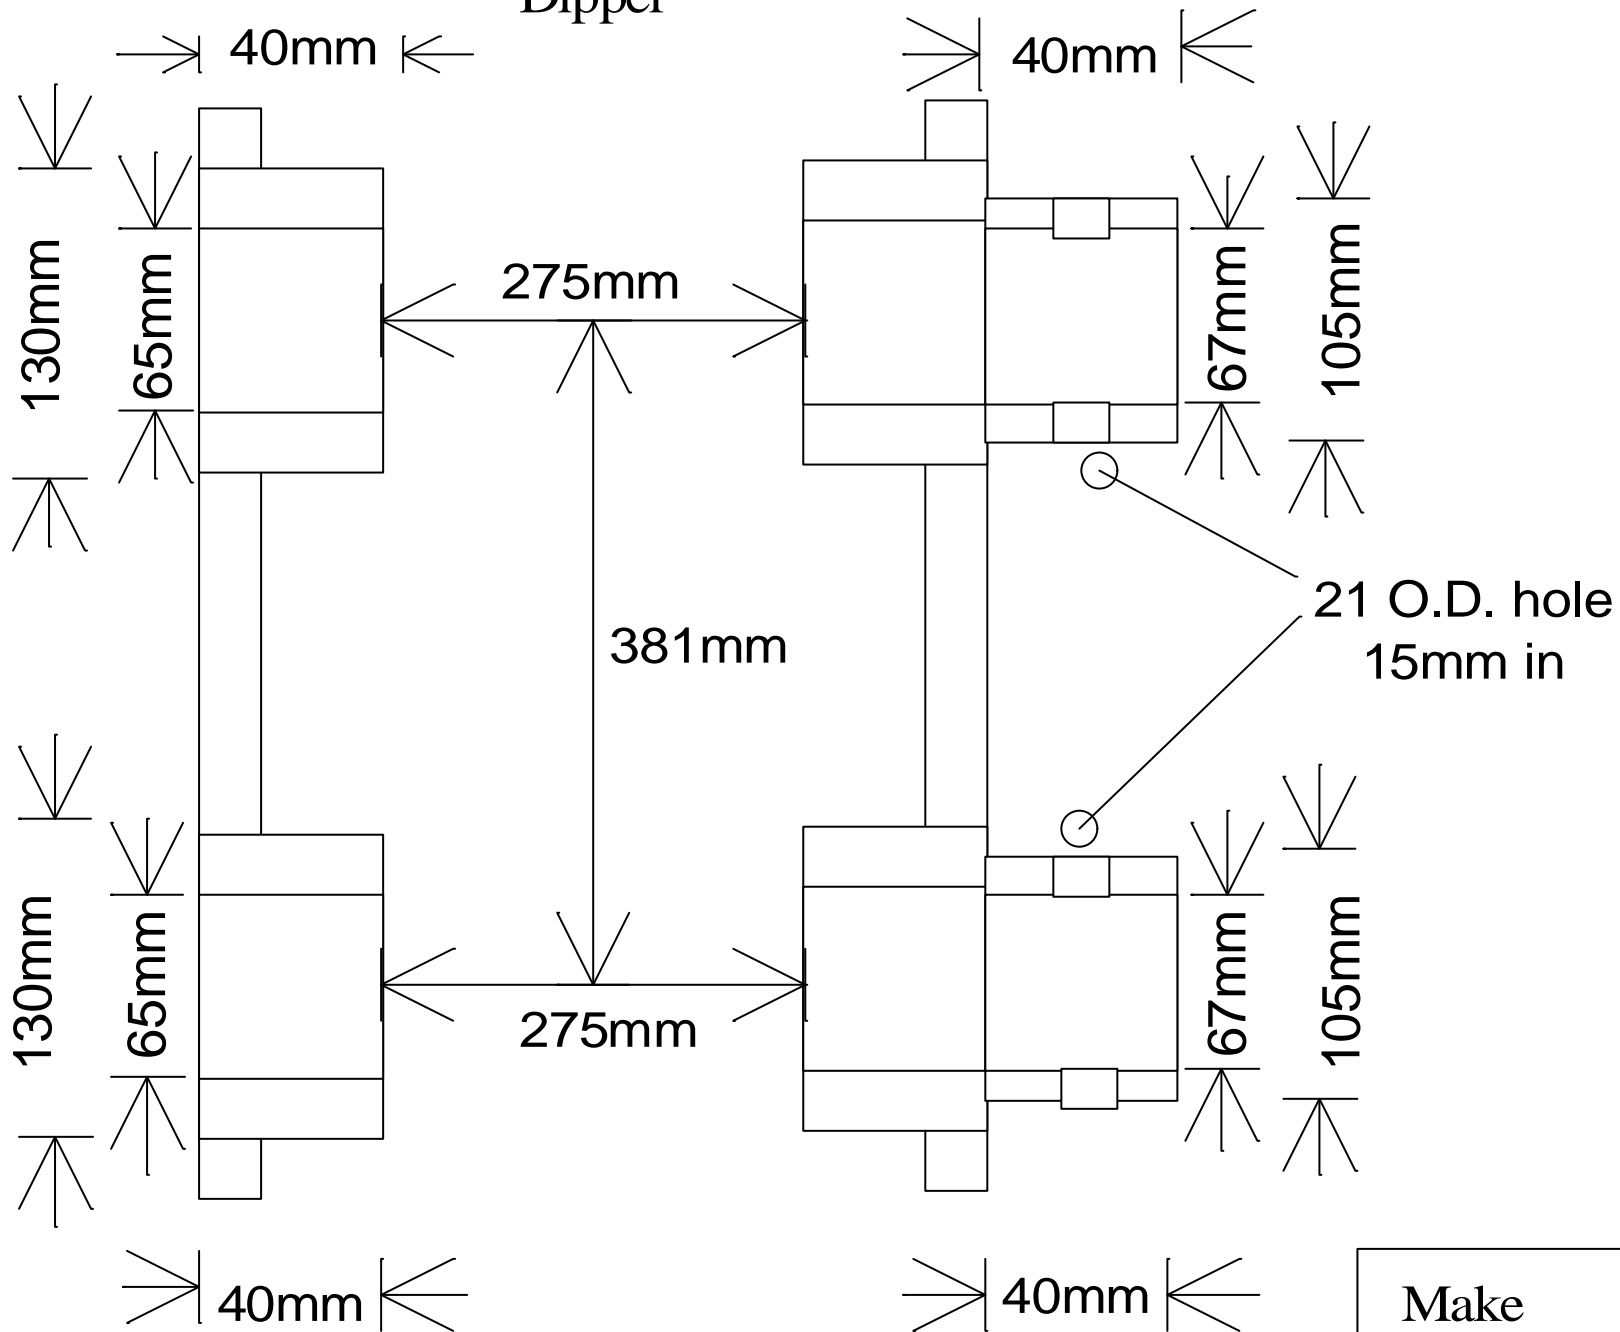

Dipper

**DO NOT USE  
Hitachi 63  
Bosses**

Make	Volvo
Model	EC130-3/140