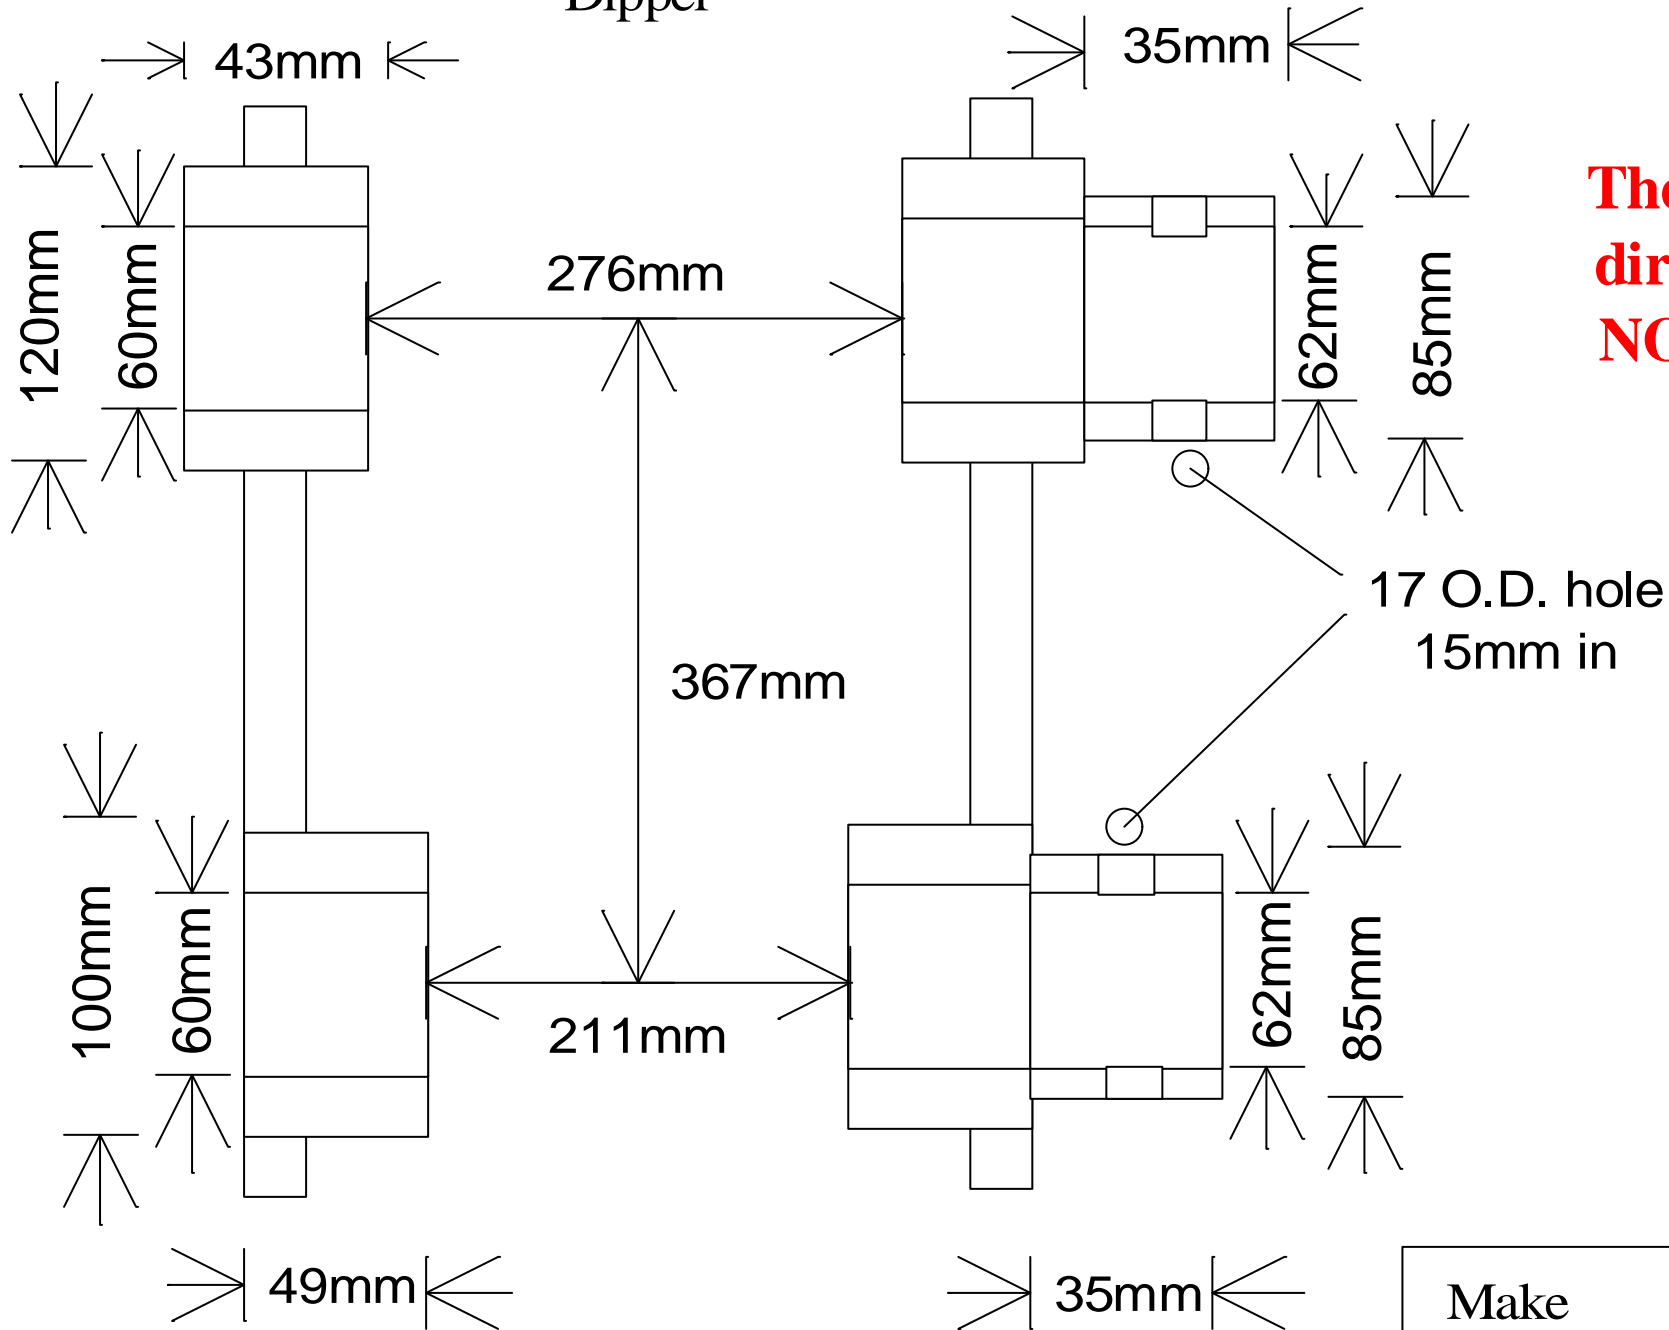

# Dipper

**These fittings are for direct mount ONLY NOT for Volvo Q/H**

Make	Volvo
Model	EC/EW 160