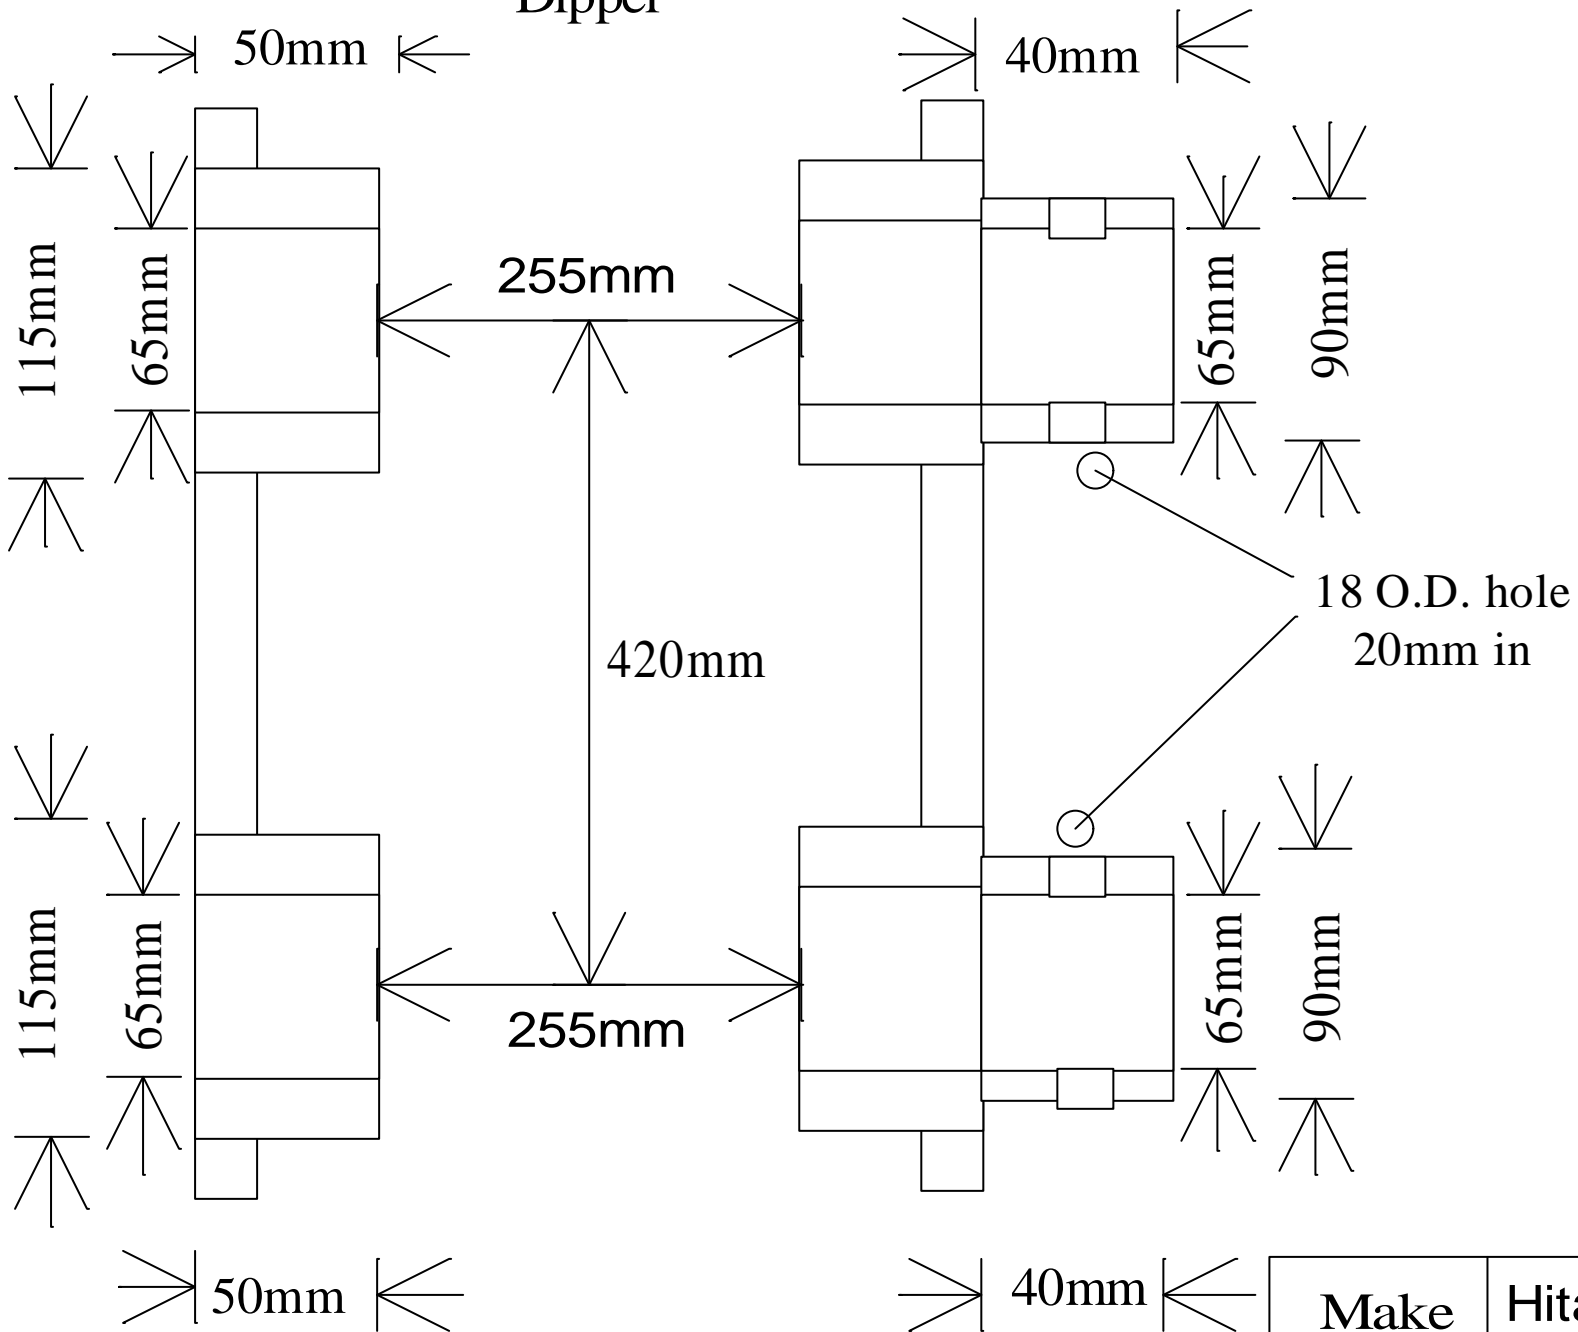

Dipper

Make	Hitachi
Model	EX 120/130 FH 120/130