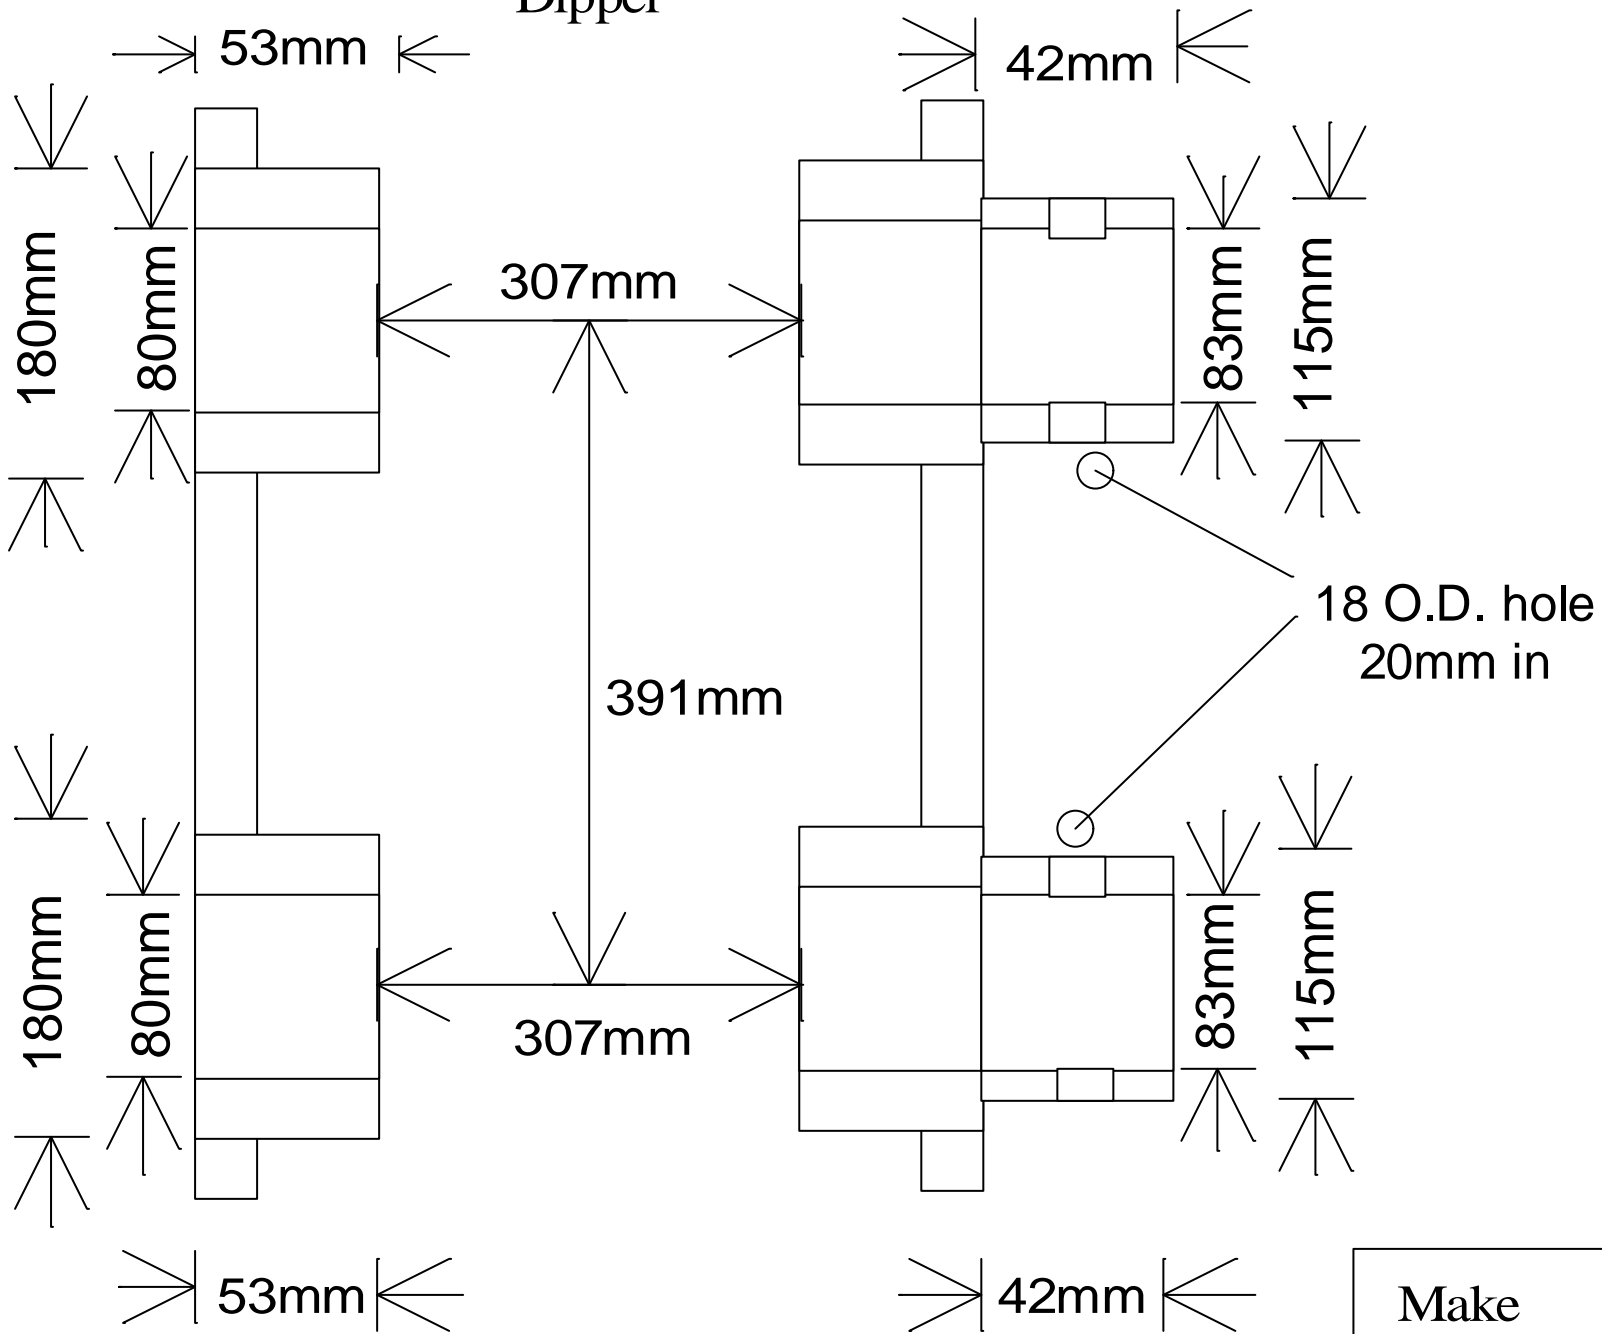

Dipper

Make	Hitachi
Model	EX/FH 150/165