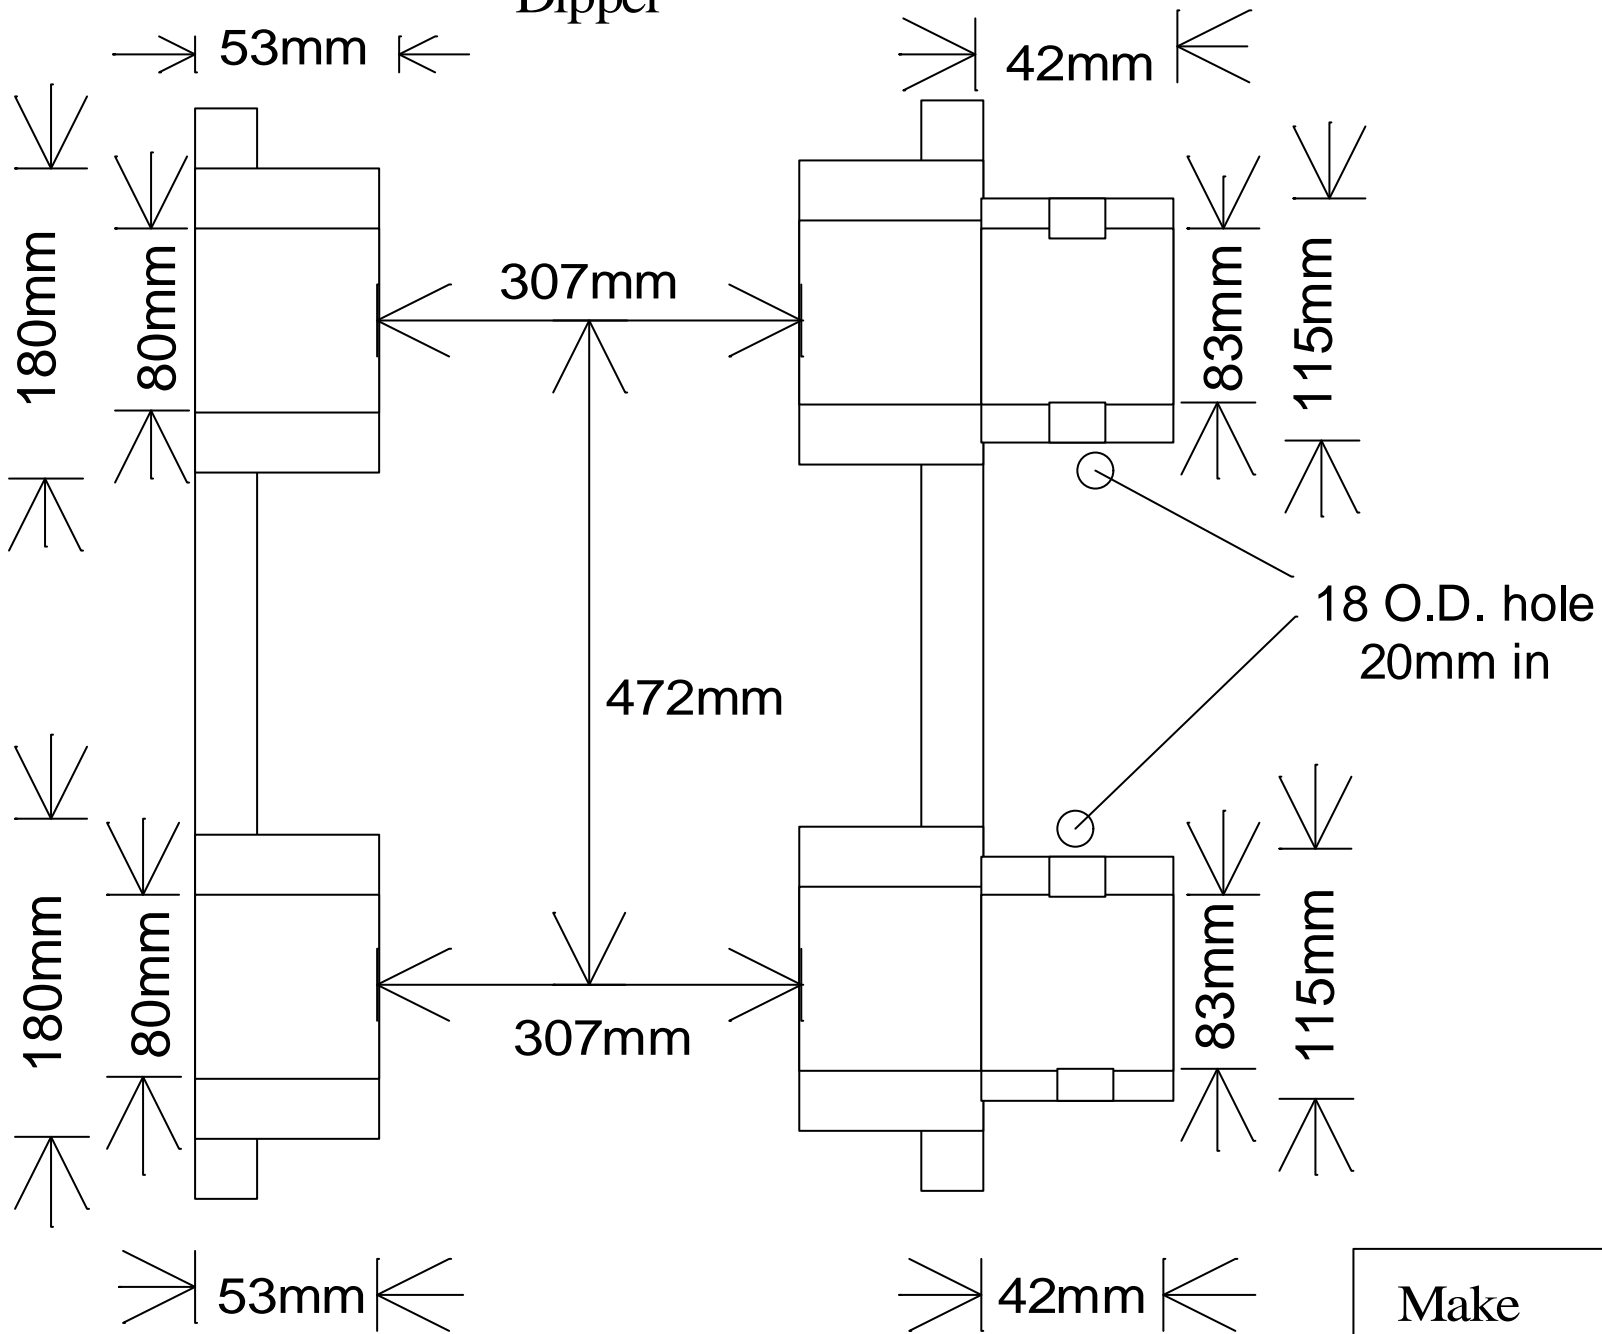

# Dipper

Make	Hitachi
Model	EX/FH 200