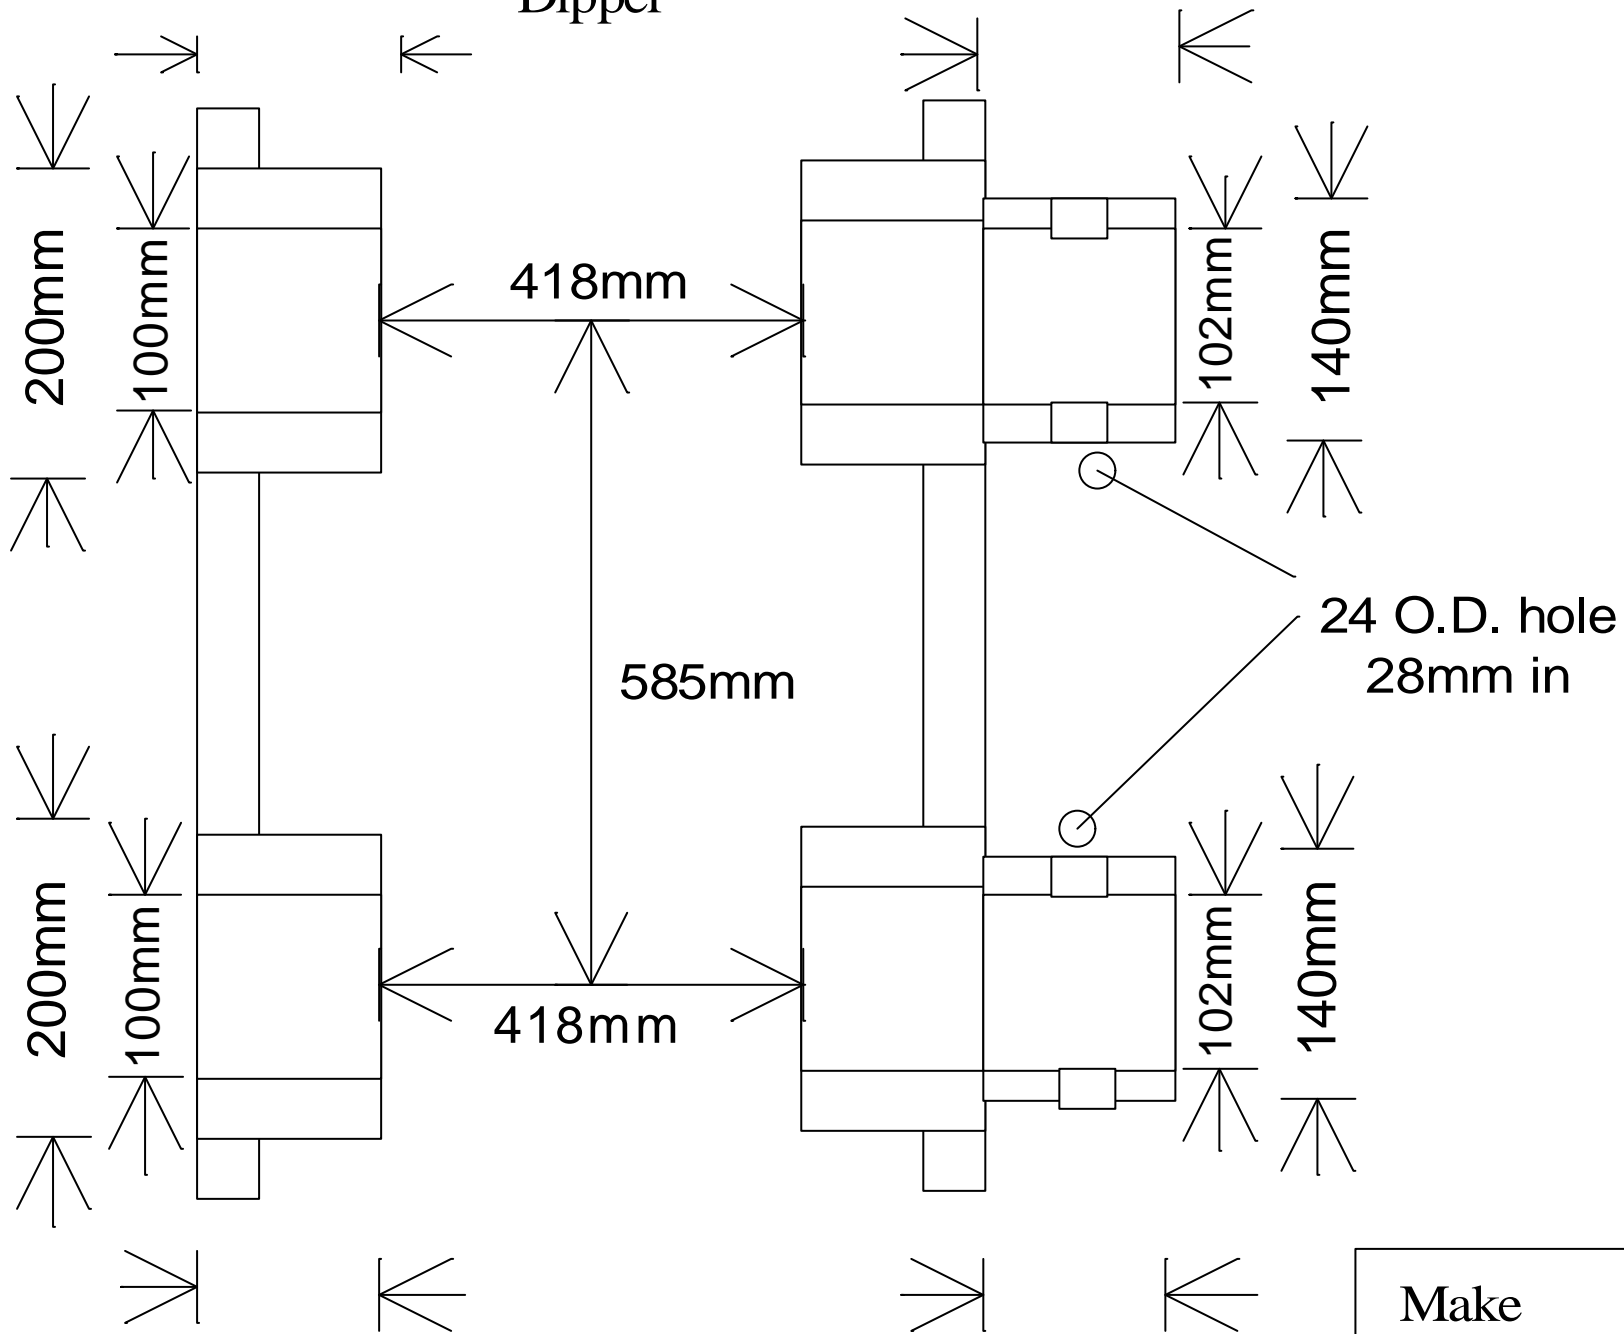

# Dipper

MANUFACTURERS &  
REFURBISHERS OF EXCAVATOR  
BUCKETS & ATTACHMENTS INC.

Make	Hitachi
Model	EX 300/330/355