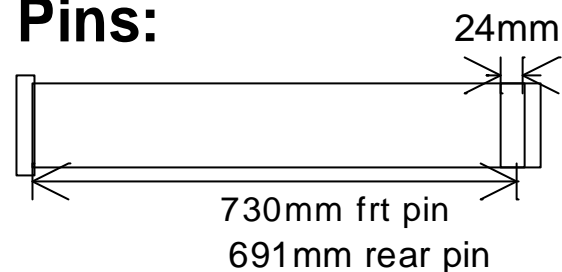

Dipper

**Pins:**

24 O.D. hole  
28mm in

MANUFACTURERS &  
REFURBISHERS OF EXCAVATOR  
BUCKETS & ATTACHMENTS INC.

Make	Hitachi
Model	EX 550 and 600 bulk Ex. arm