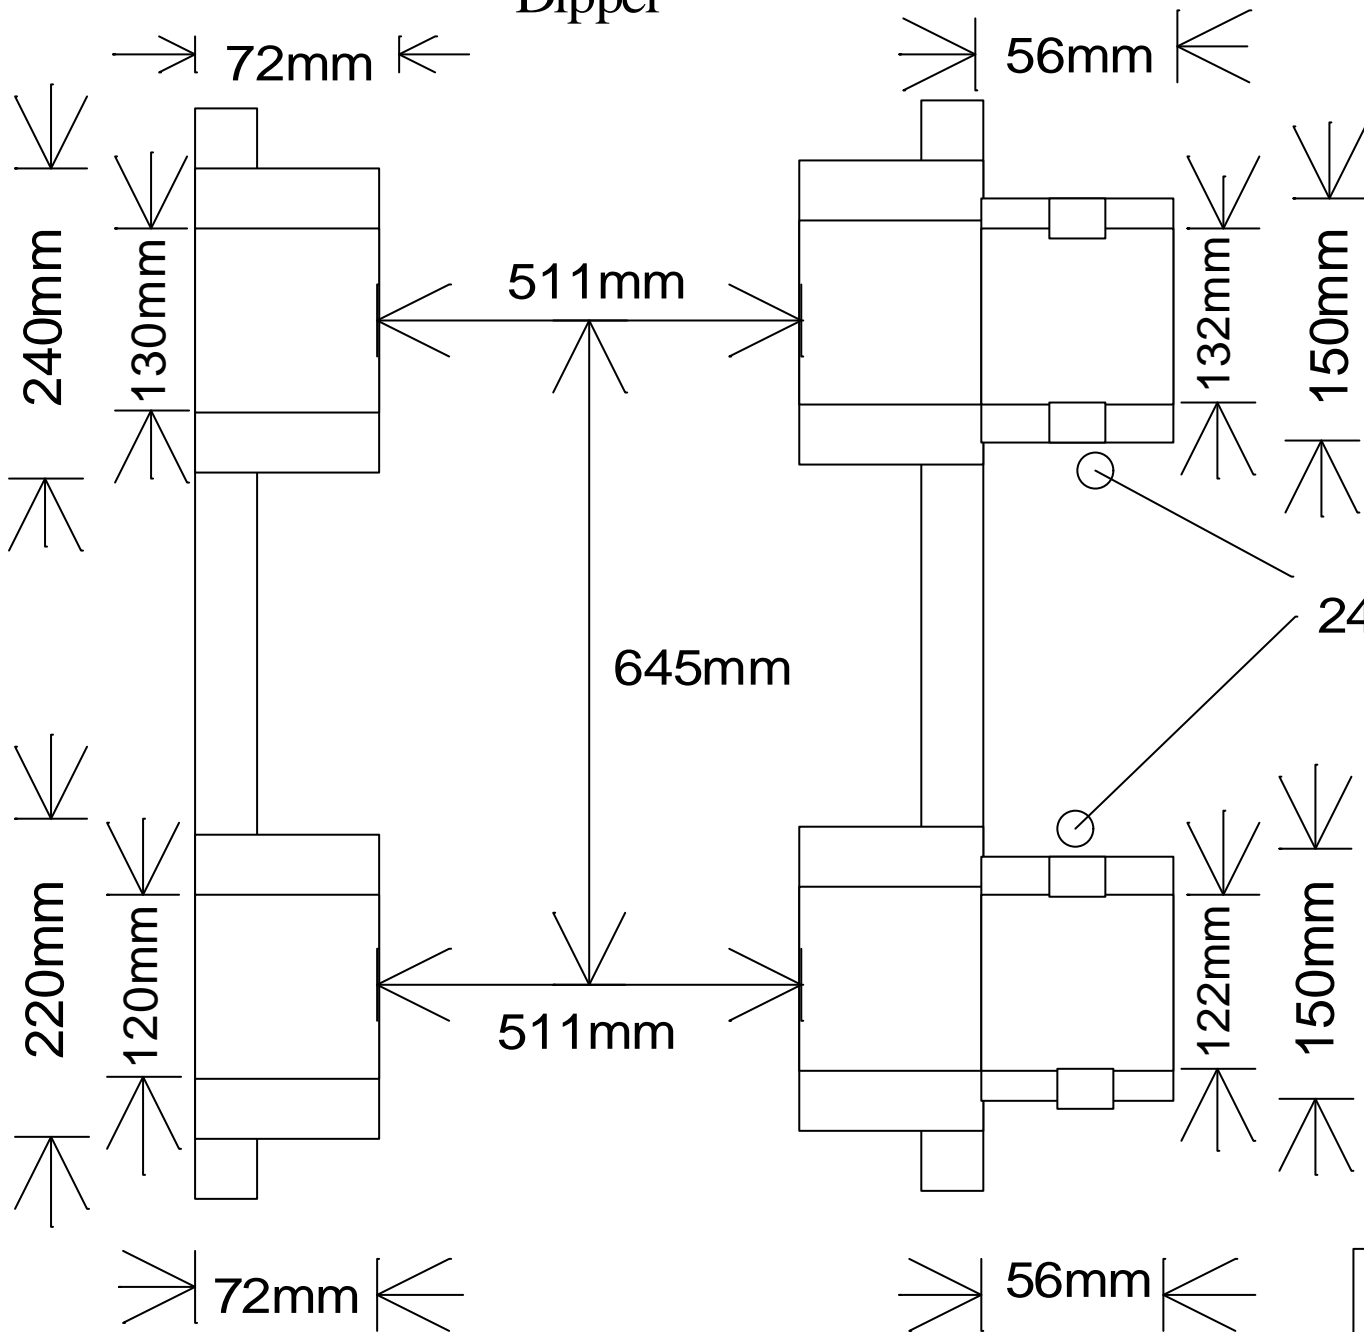

Dipper

**Pins:**

24 O.D. hole  
28mm in

MANUFACTURERS &  
REFURBISHERS OF EXCAVATOR  
BUCKETS & ATTACHMENTS INC.

Make	Hitachi
Model	EX 550 and 600 bulk Ex. arm