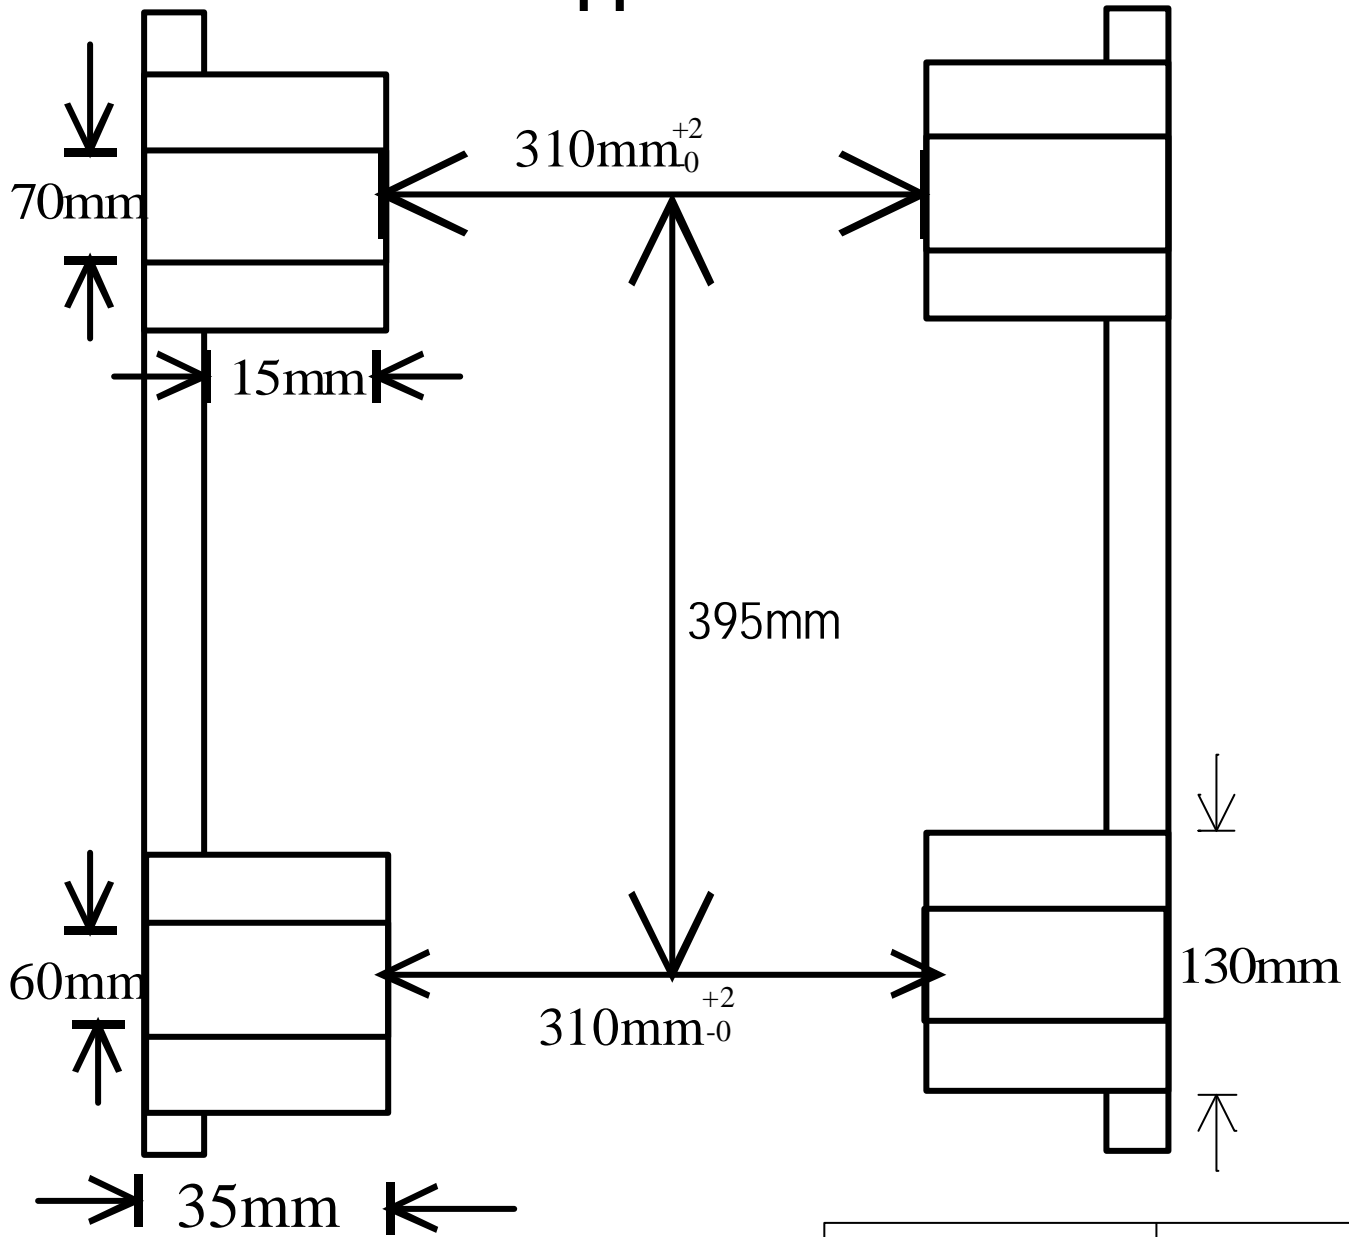

Dipper

Make	Ackerman
Model	H7/EC200