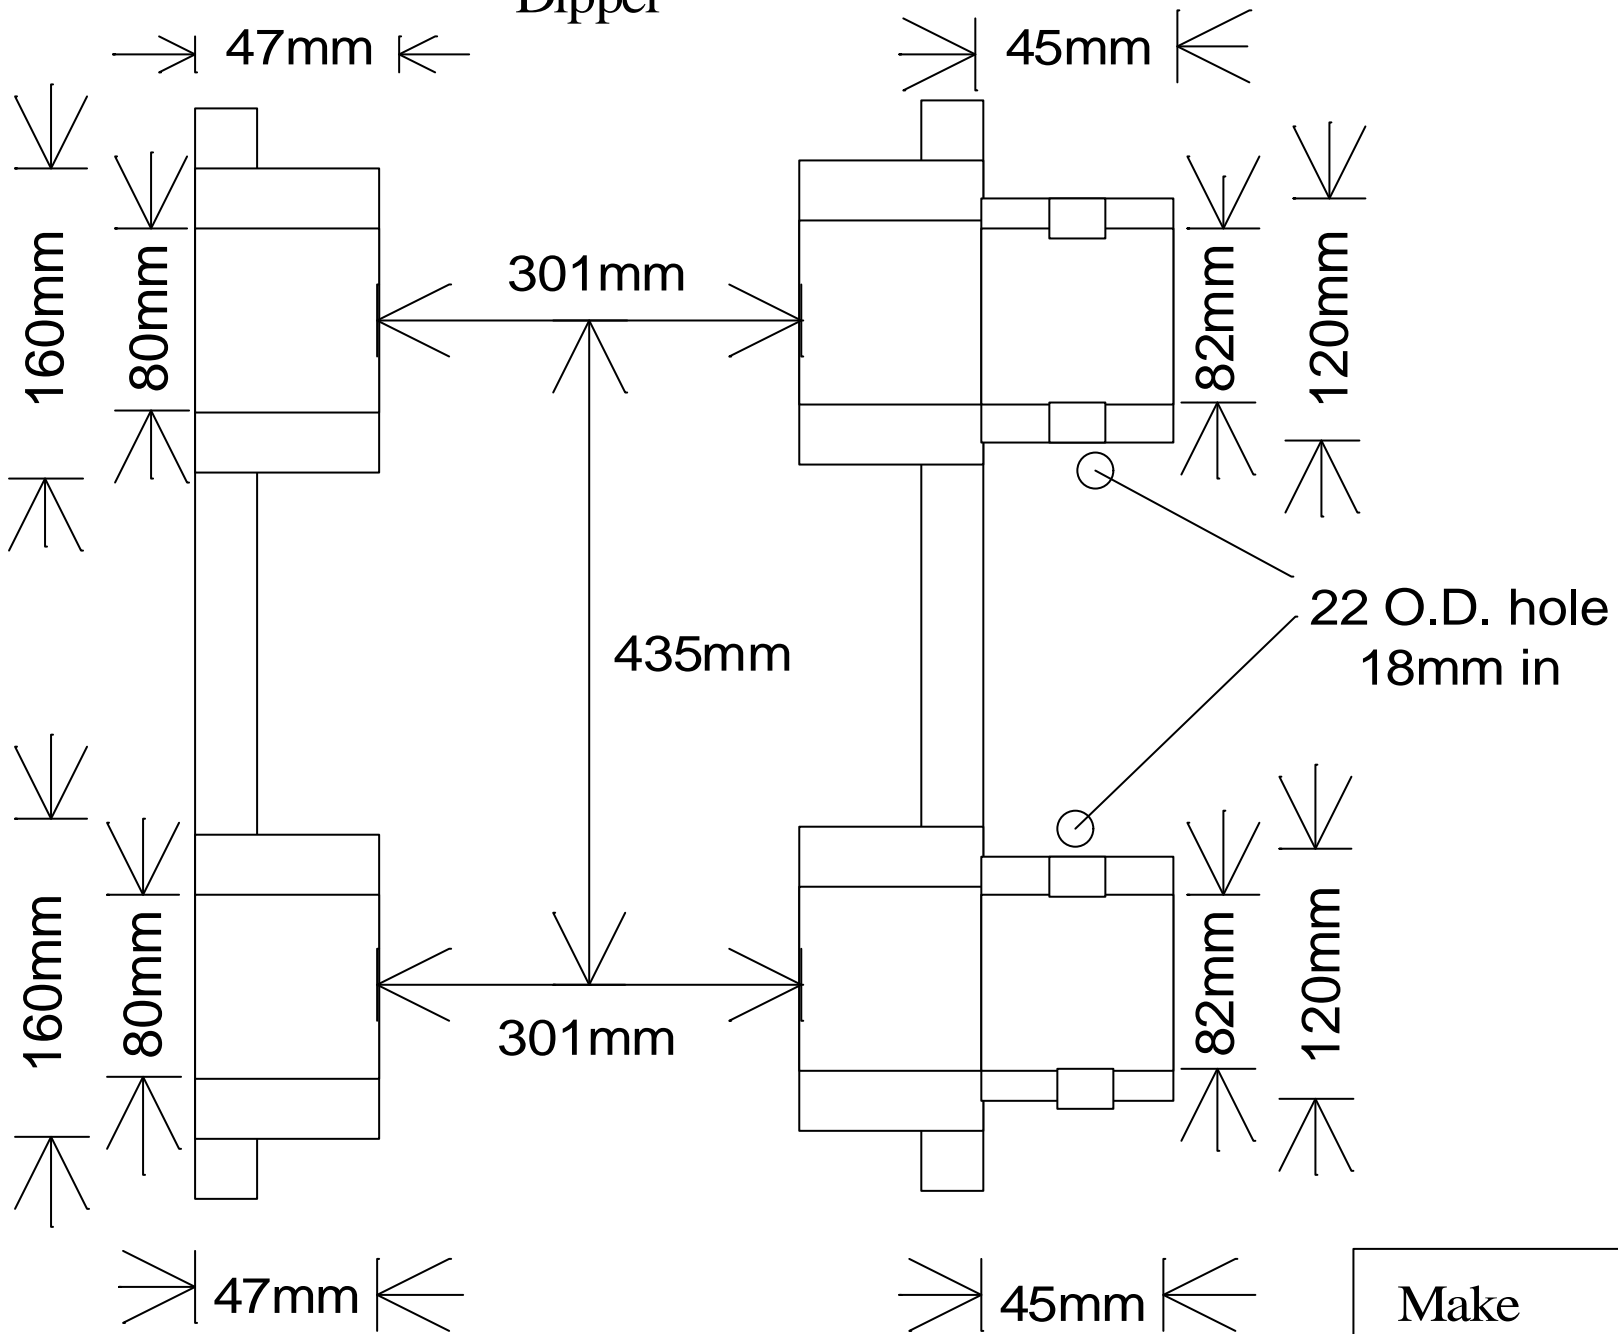

Dipper

Make	JCB
Model	JS 150 LC