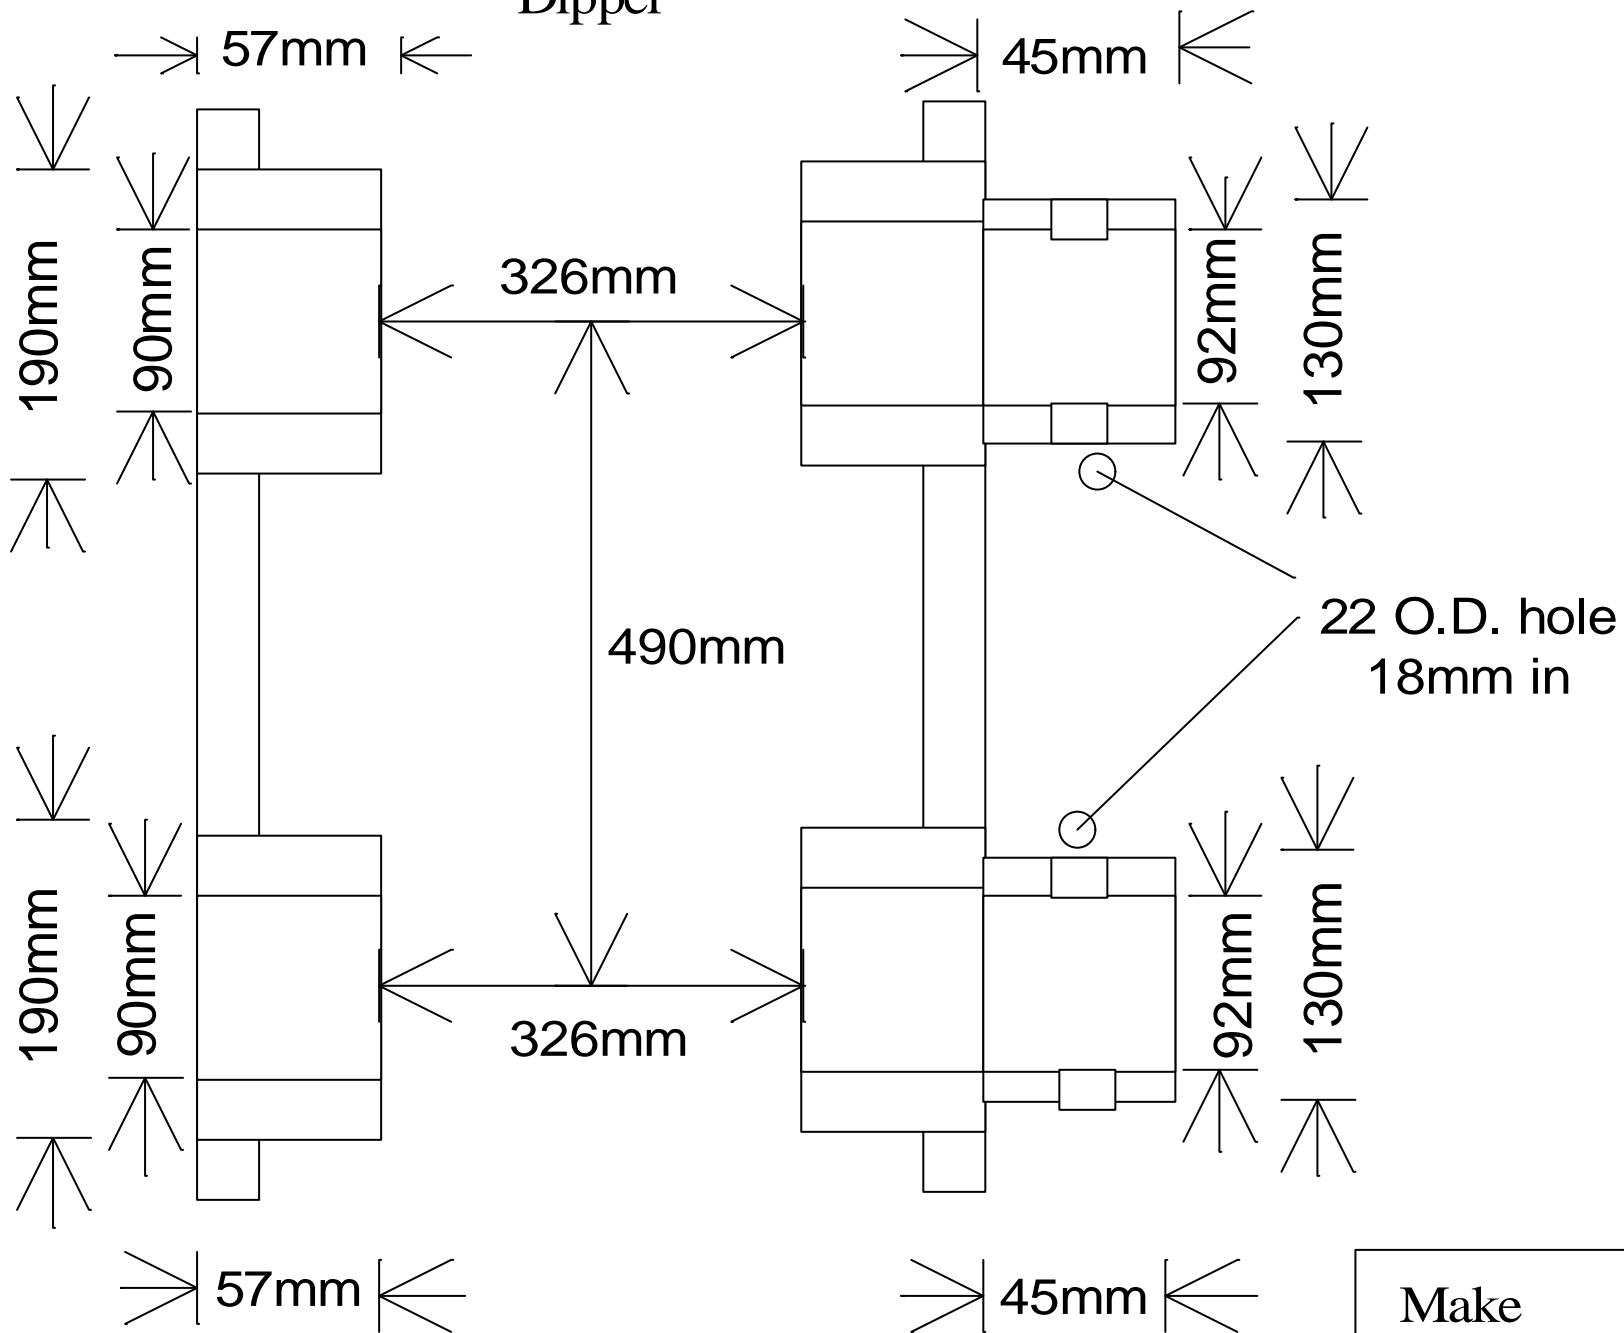

Dipper

| | |
|-------|-------------|
| Make | JCB |
| Model | JS 240 (R3) |