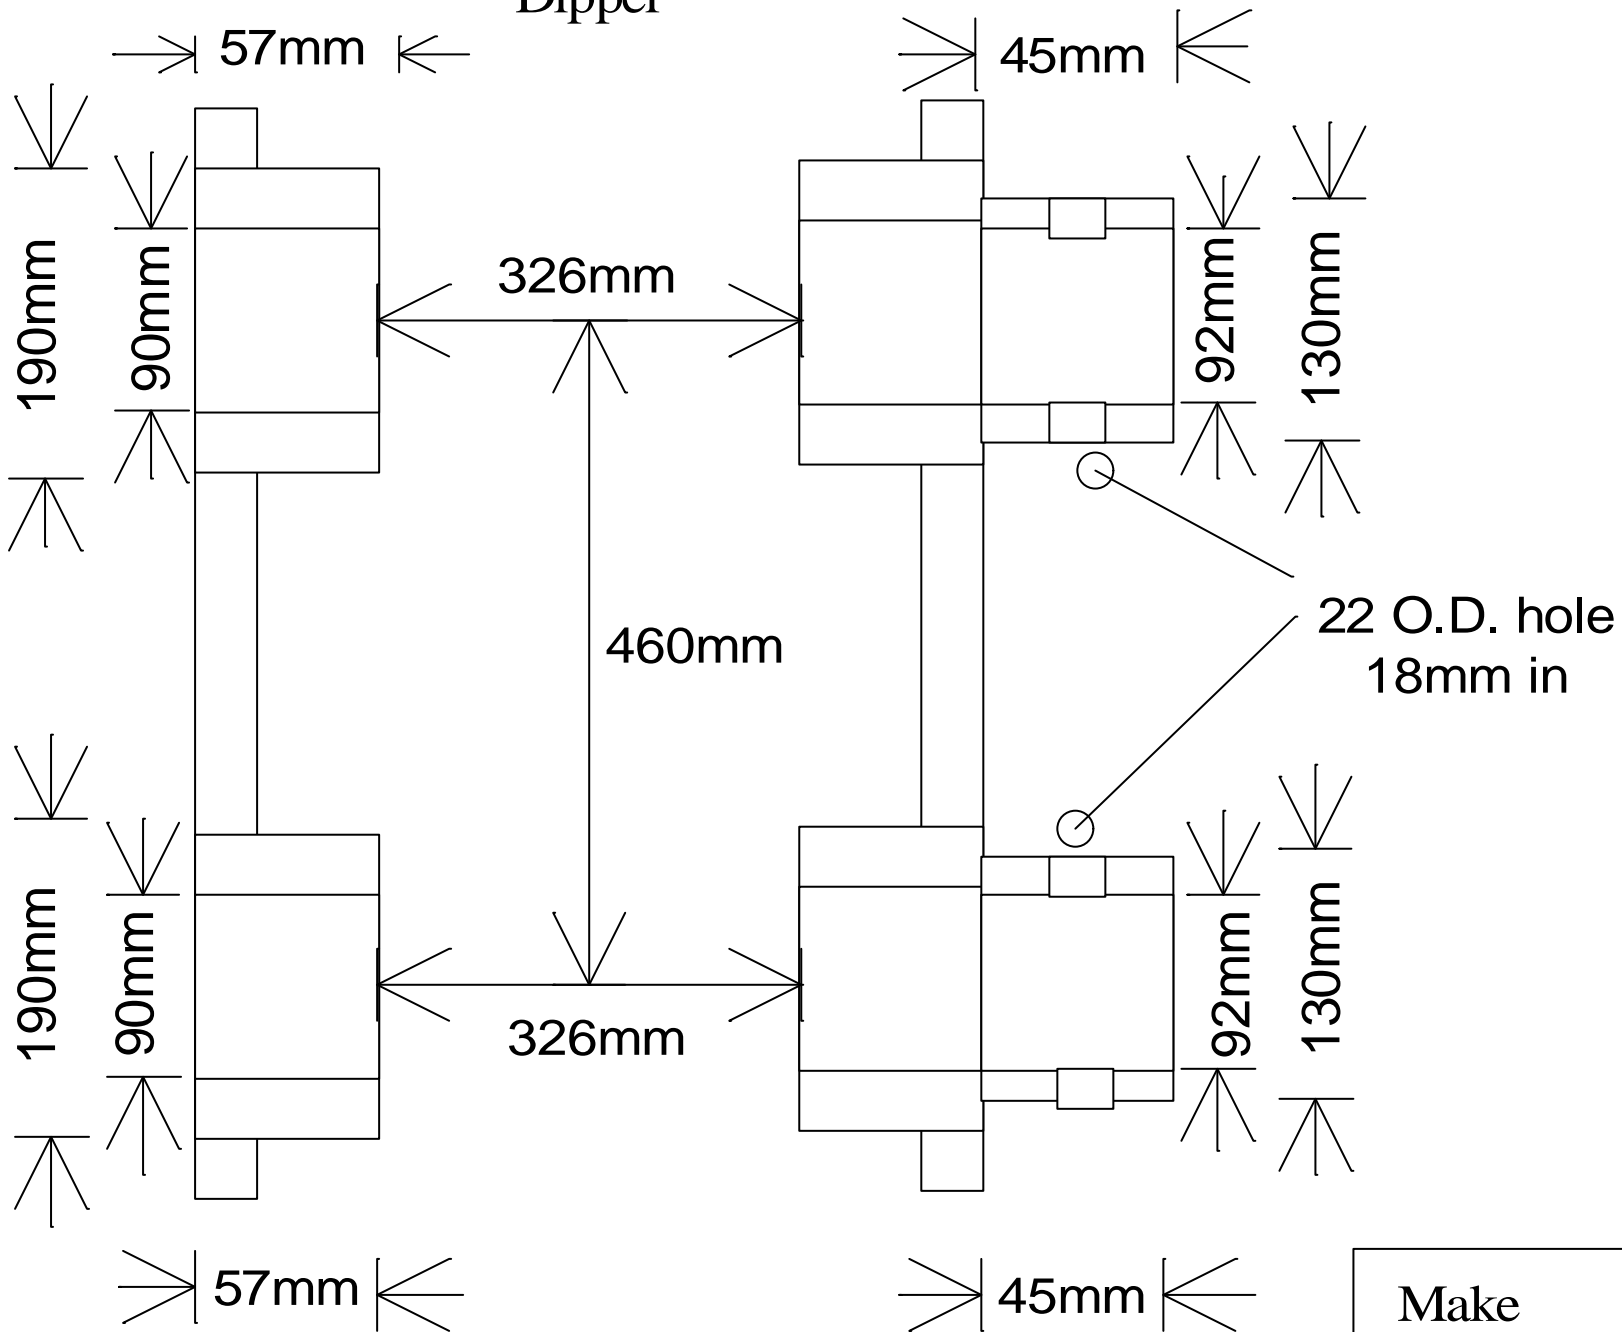

# Dipper

Make	JCB
Model	JS 240/260 LC (XO machines)