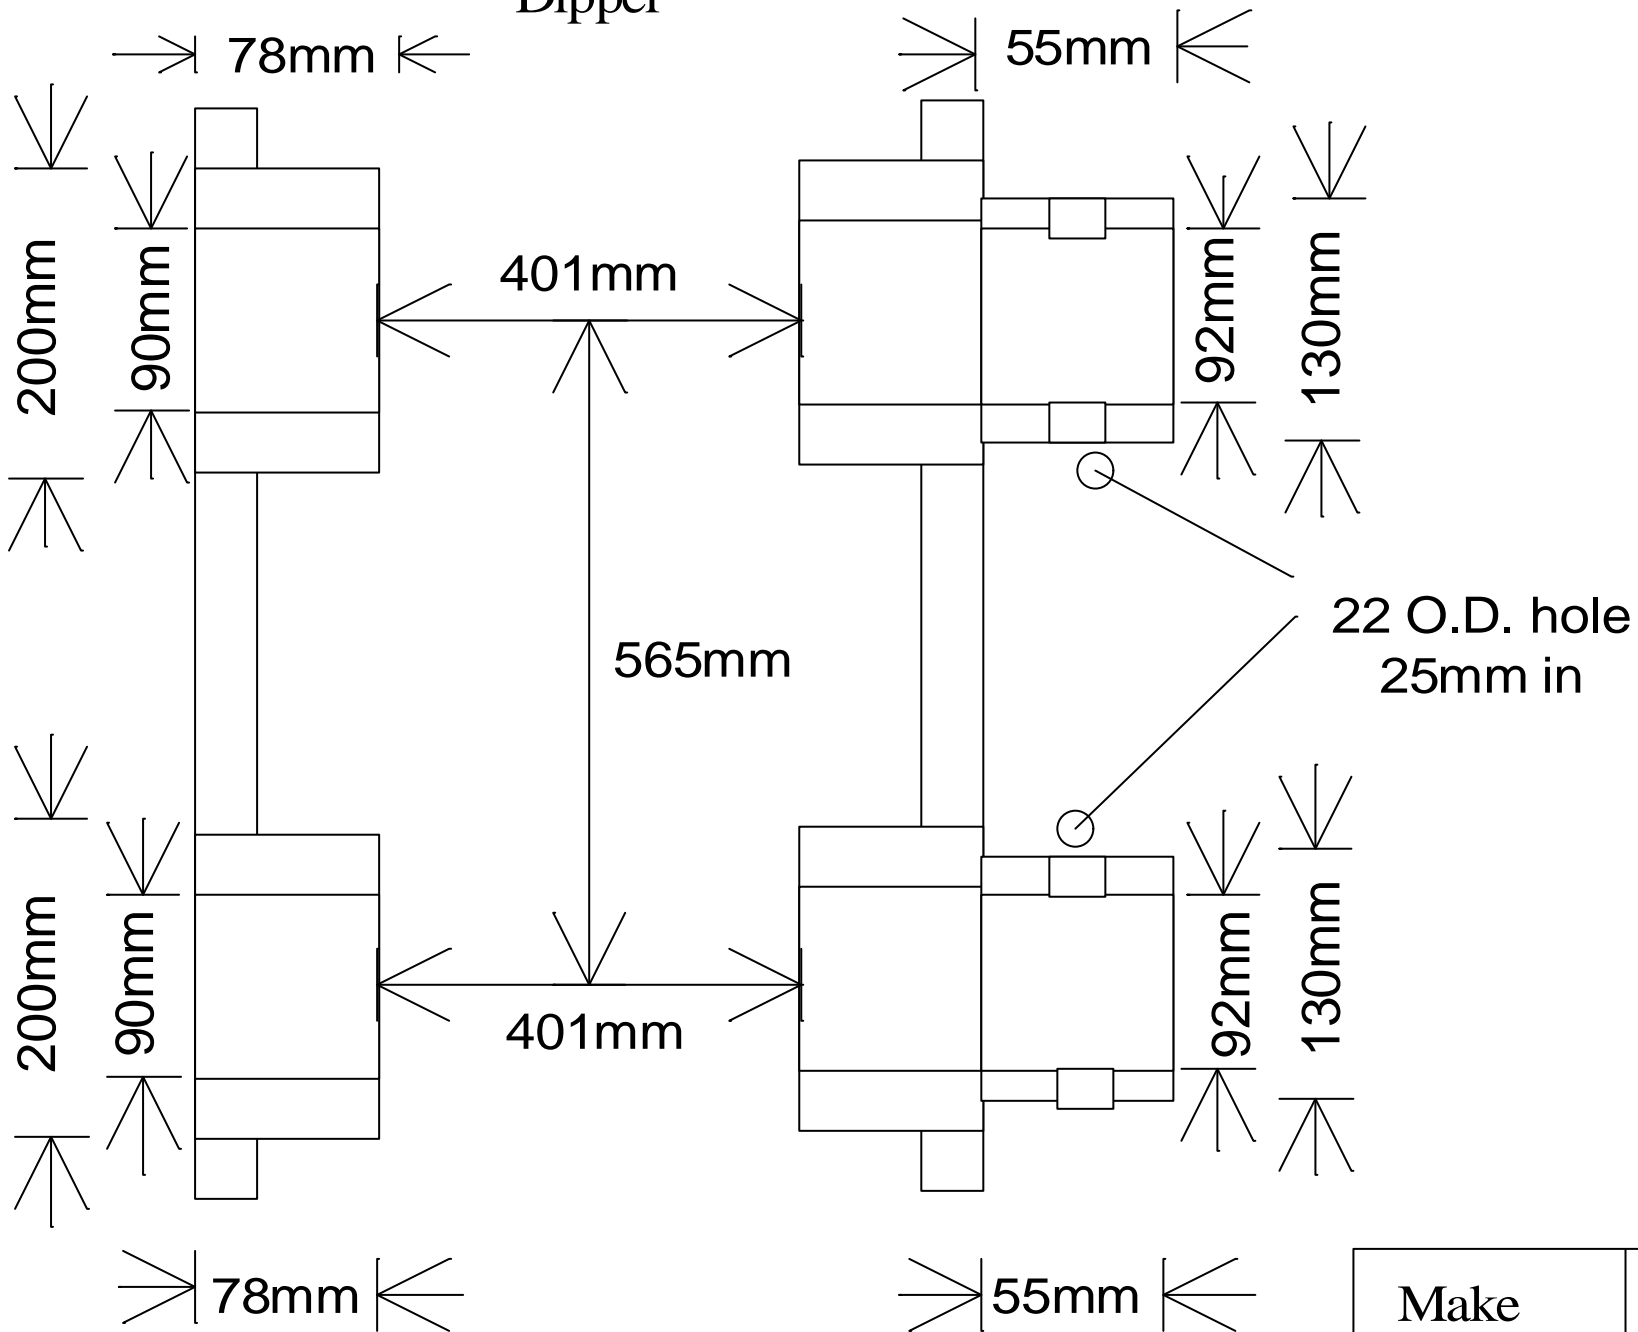

# Dipper

|       |        |
|-------|--------|
| Make  | JCB    |
| Model | JS 300 |