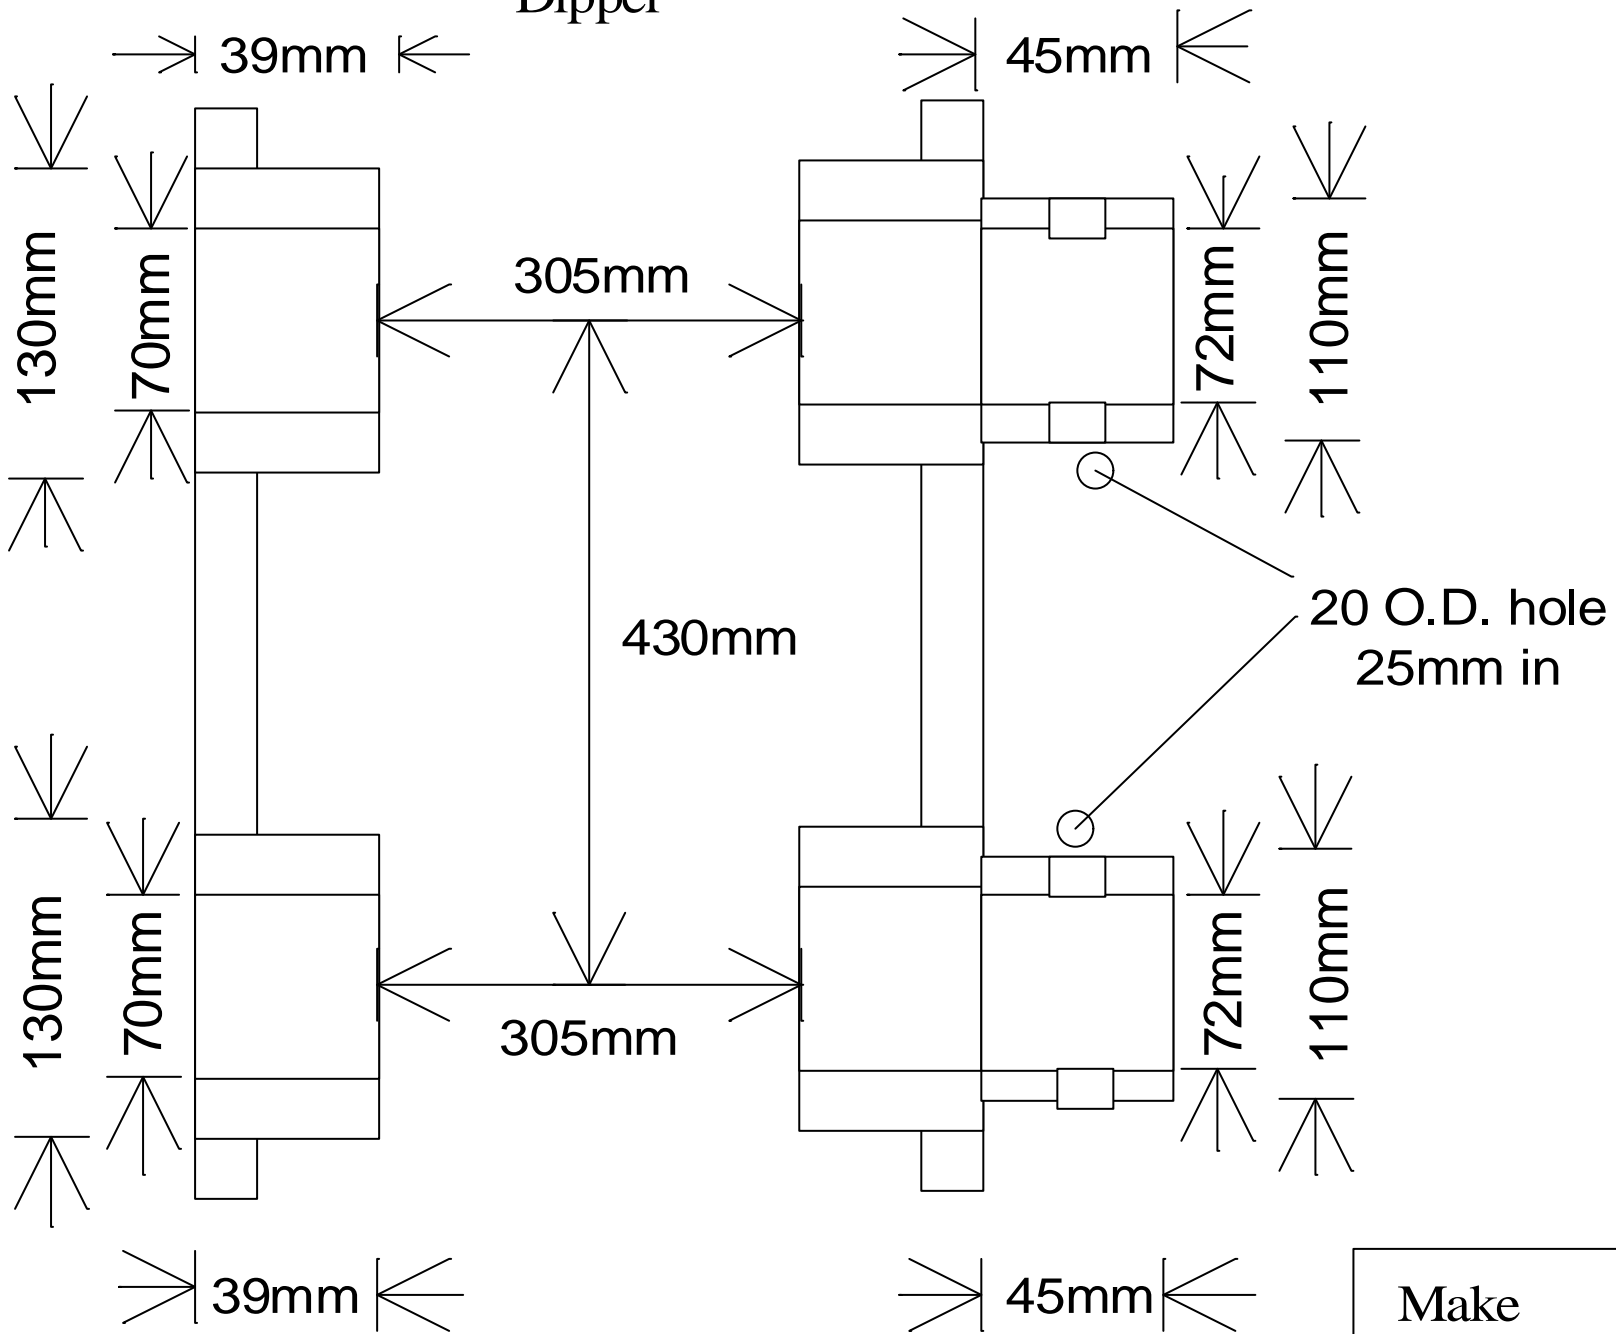

Dipper

Make	Samsung
Model	MX 175 W & SE170W