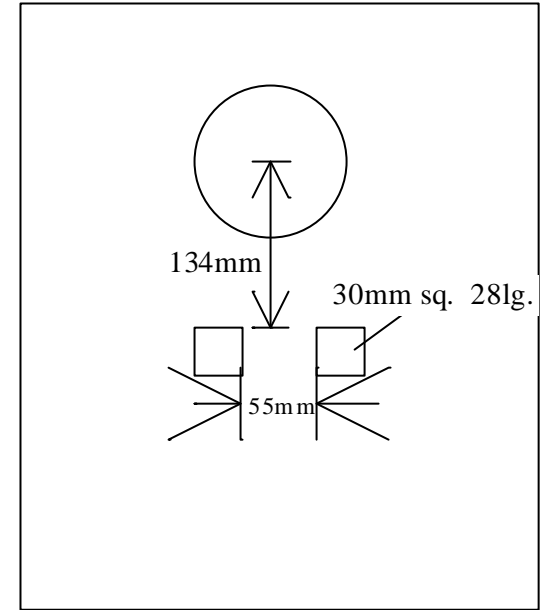

250mm

Pin lock detail

200mm

Make	Komatsu
Model	PC 750-6