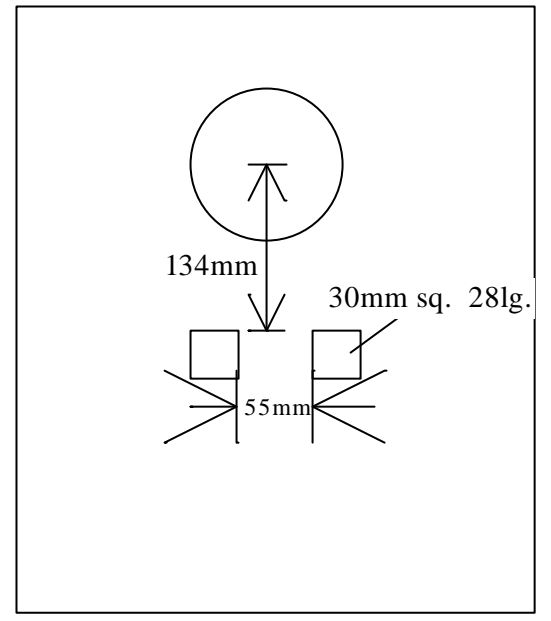

250mm

Pin lock detail

200mm

Make	Komatsu
Model	PC 750SE-6