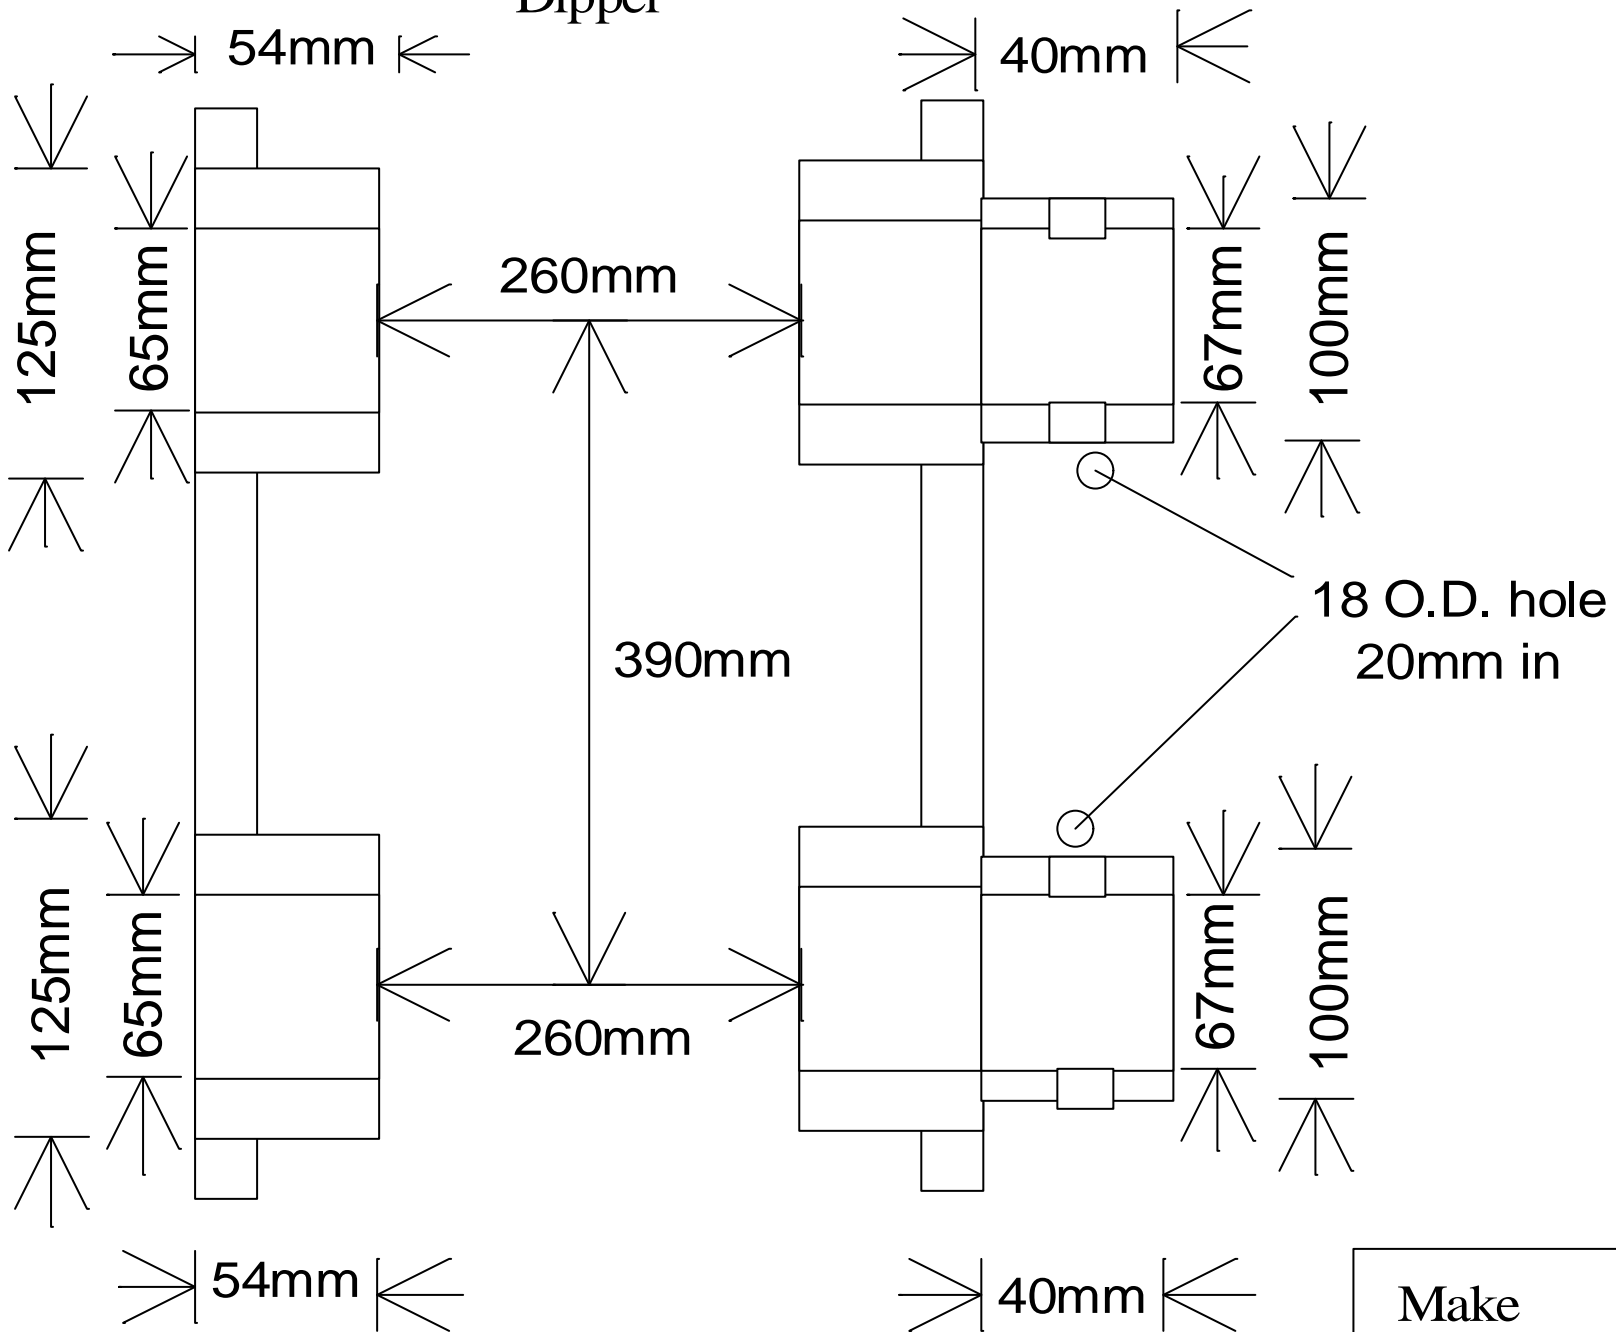

Dipper

Make	Hyundai
Model	R120W, R130W R130LC R130LC-3