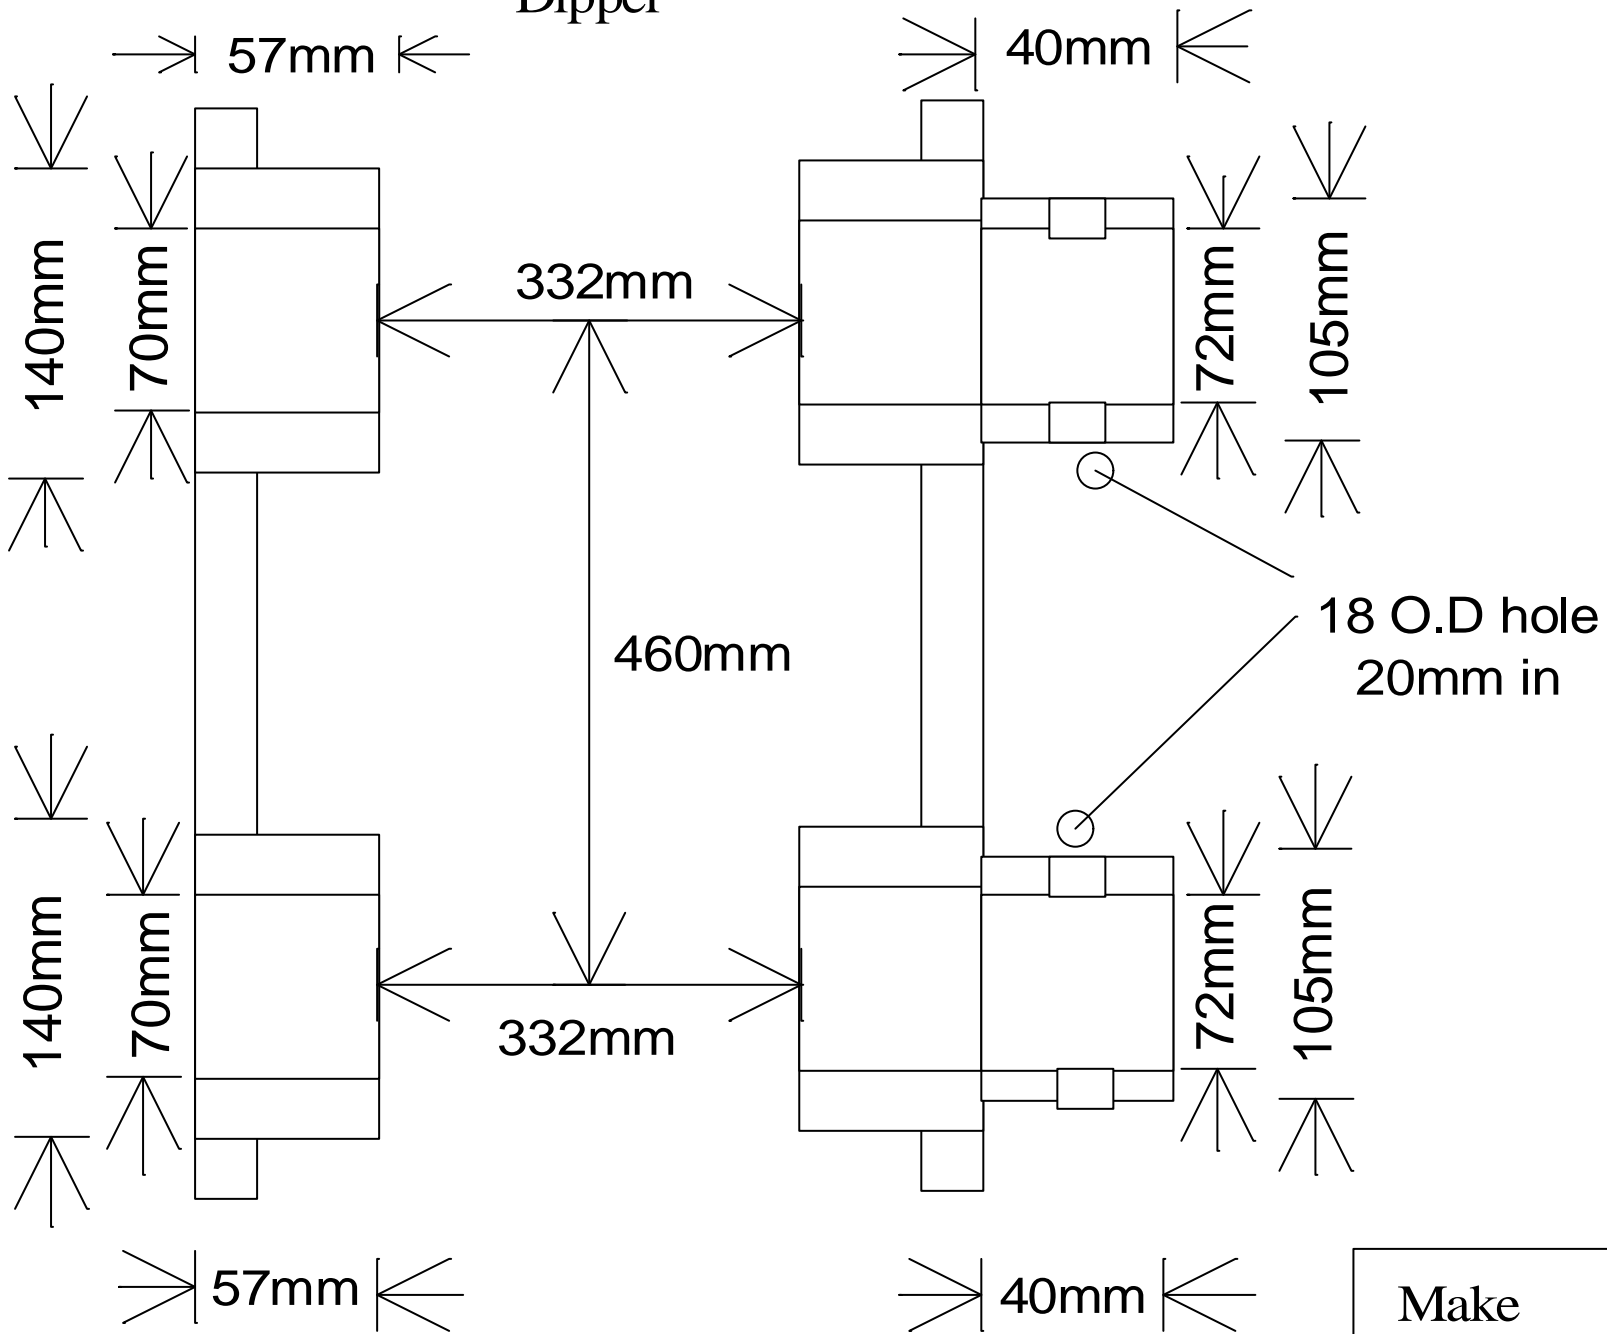

Dipper

Make	Hyundai
Model	R200LC R200W R210LC-3