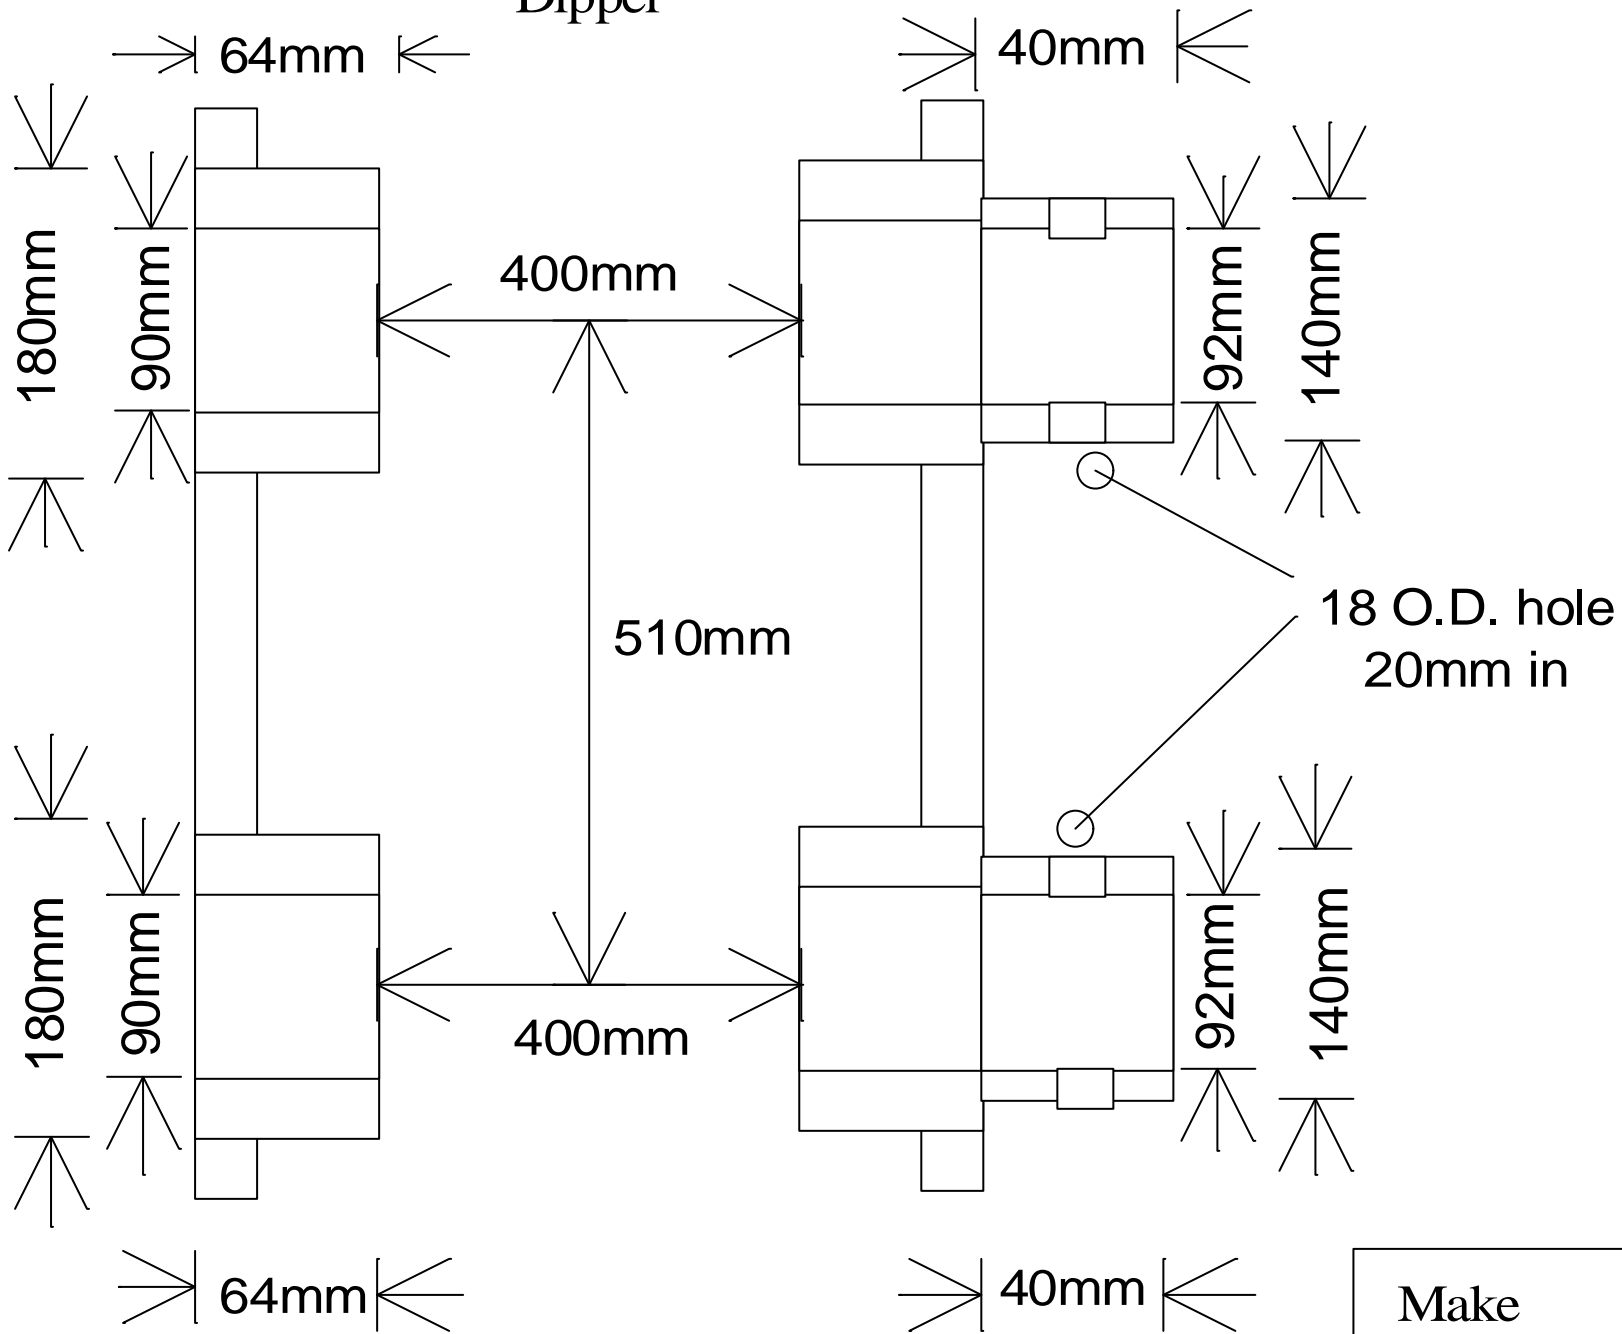

Dipper

Make	Hyundai
Model	R250LC-7