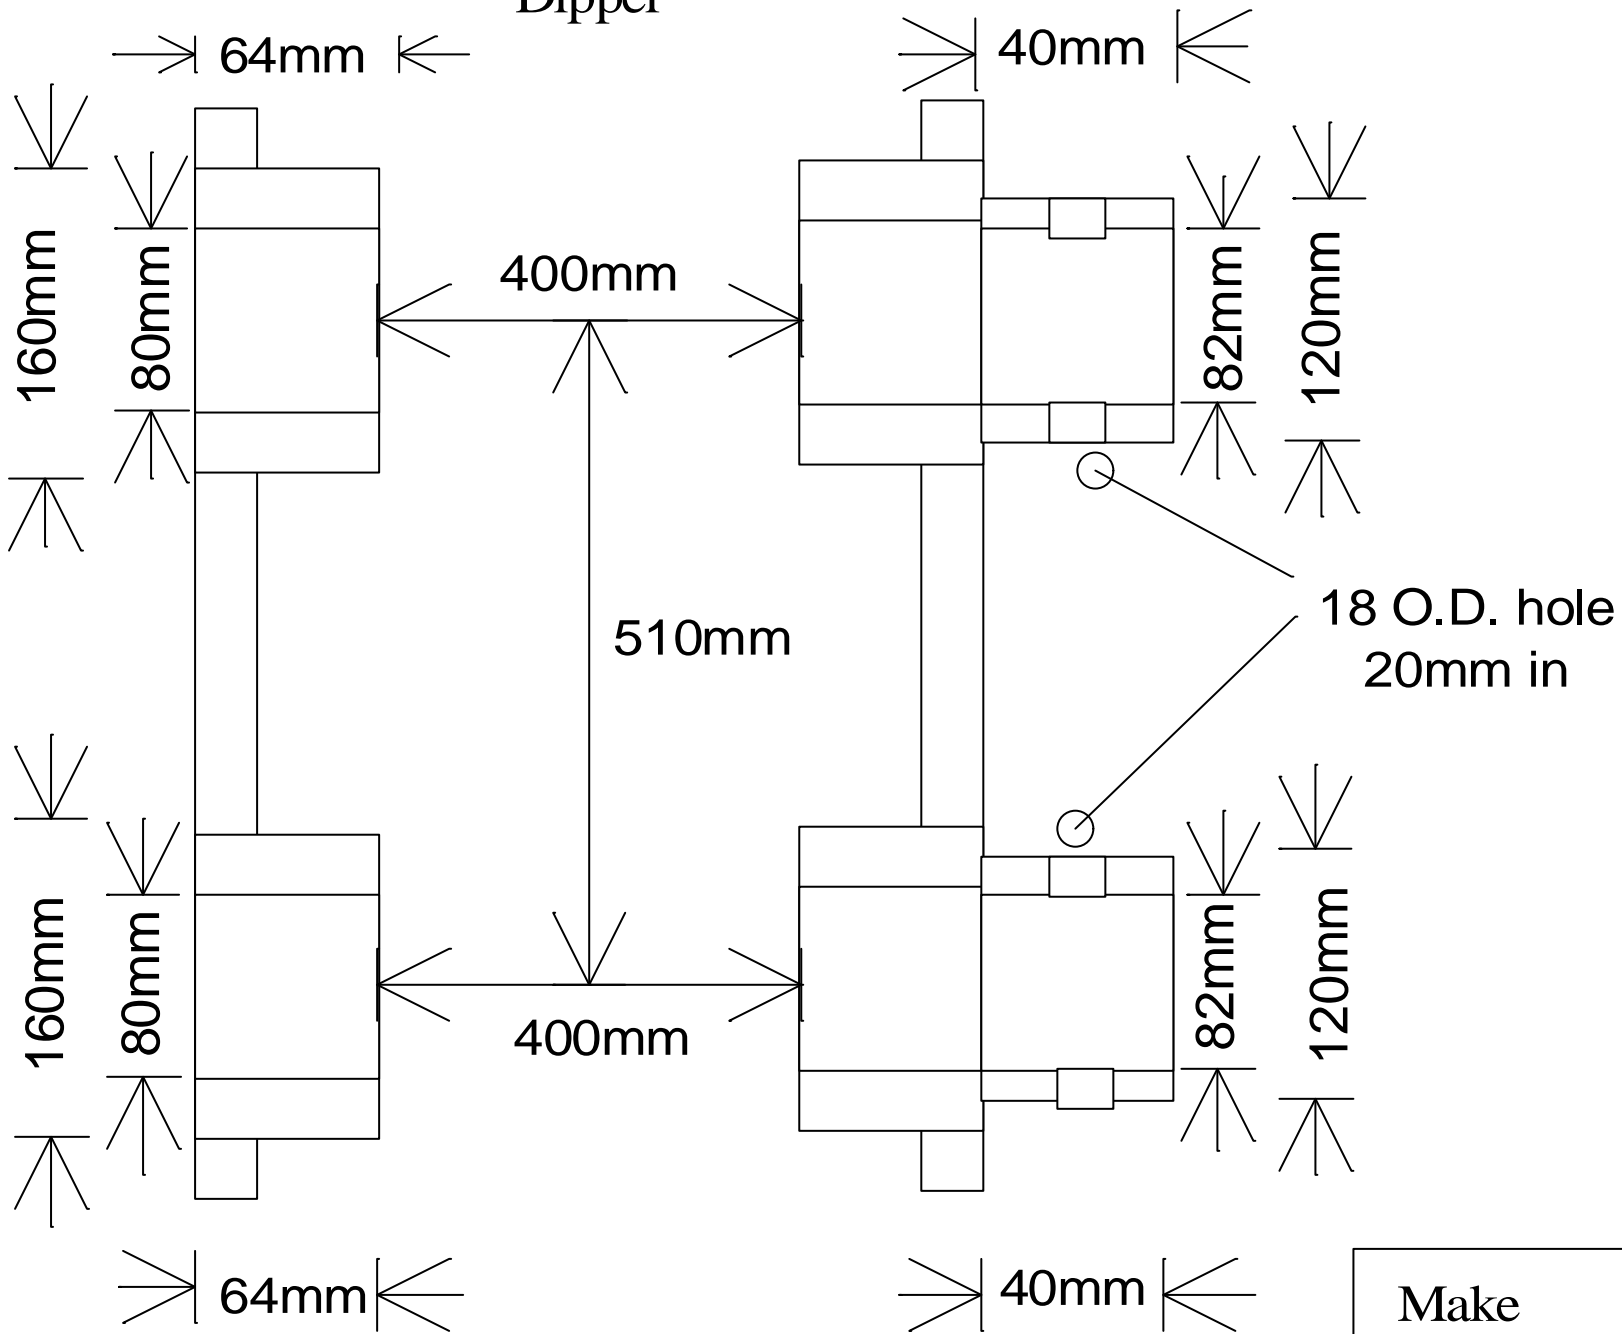

# Dipper

Make	Hyundai
Model	R250LC-3