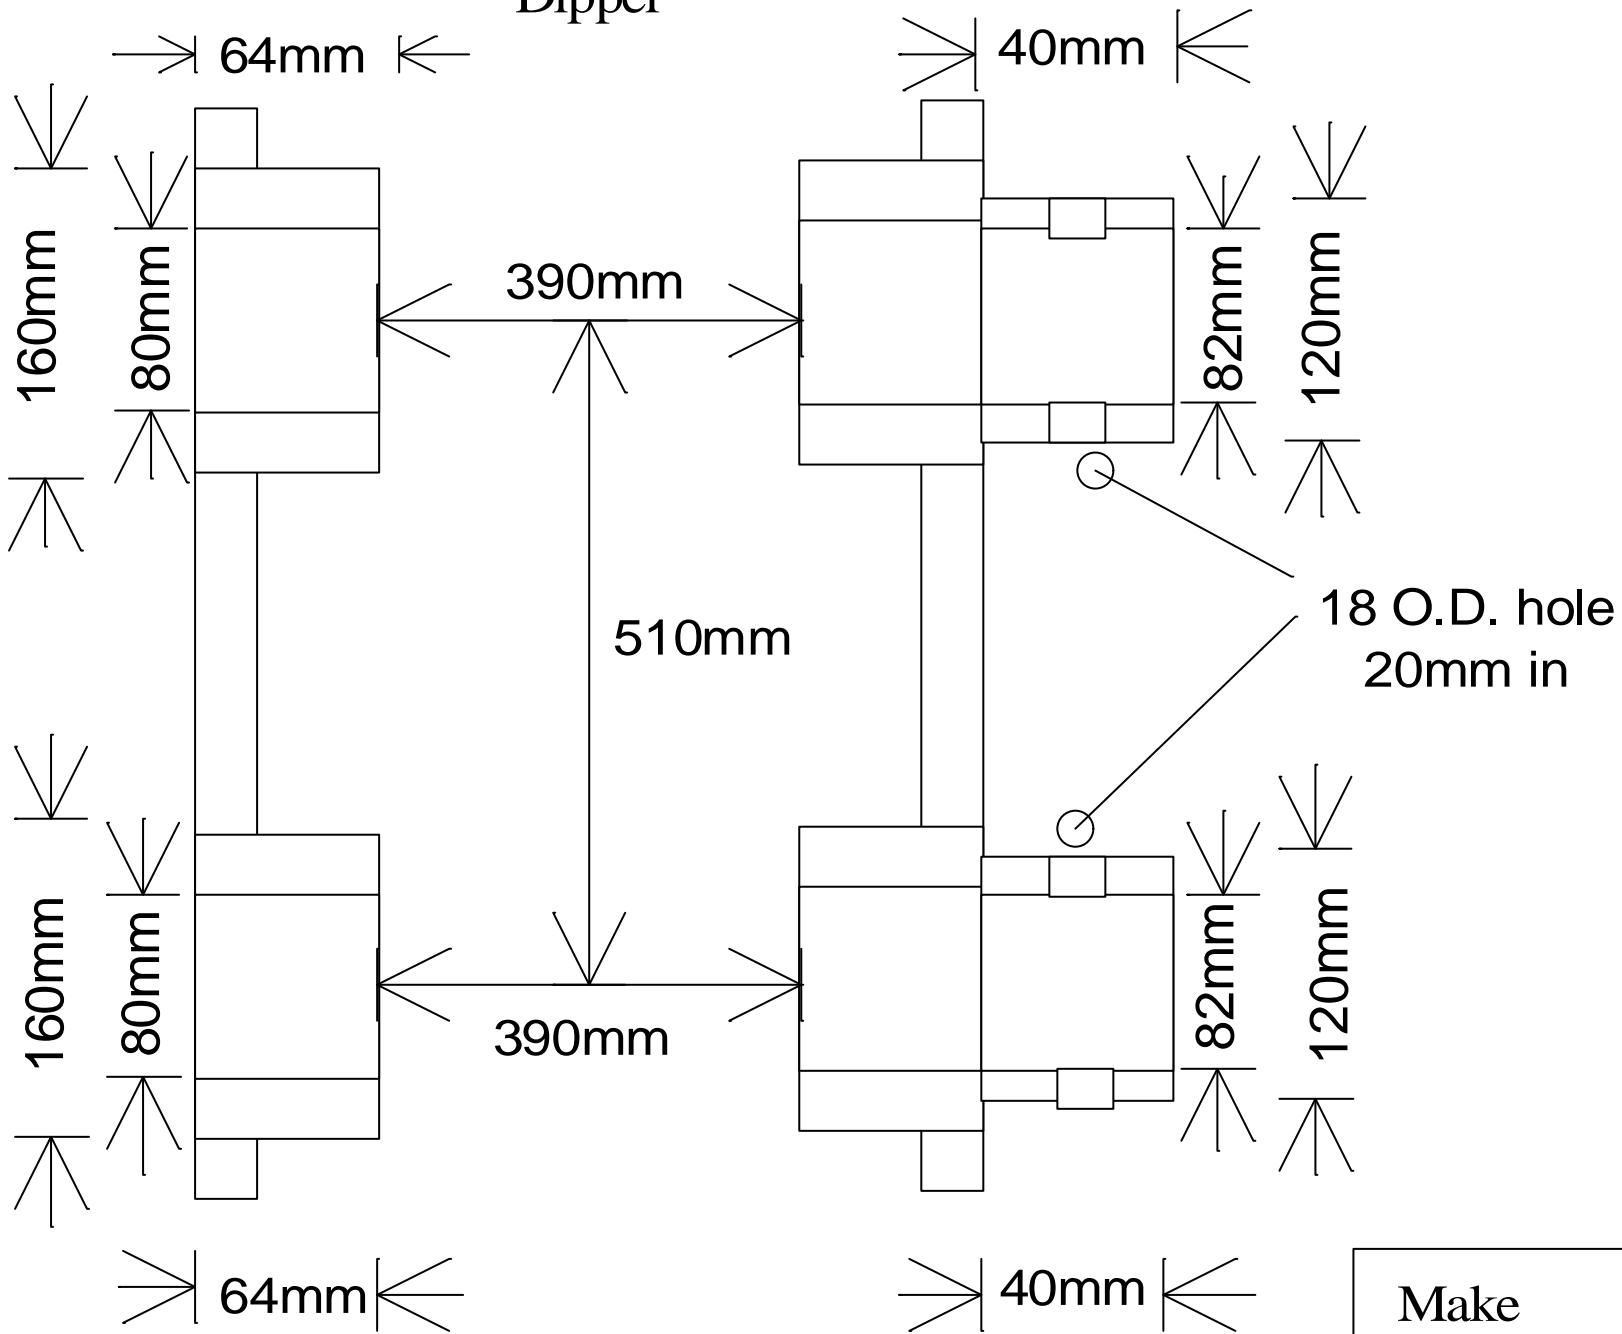

# Dipper

|       |          |
|-------|----------|
| Make  | Hyundai  |
| Model | R 280 LC |