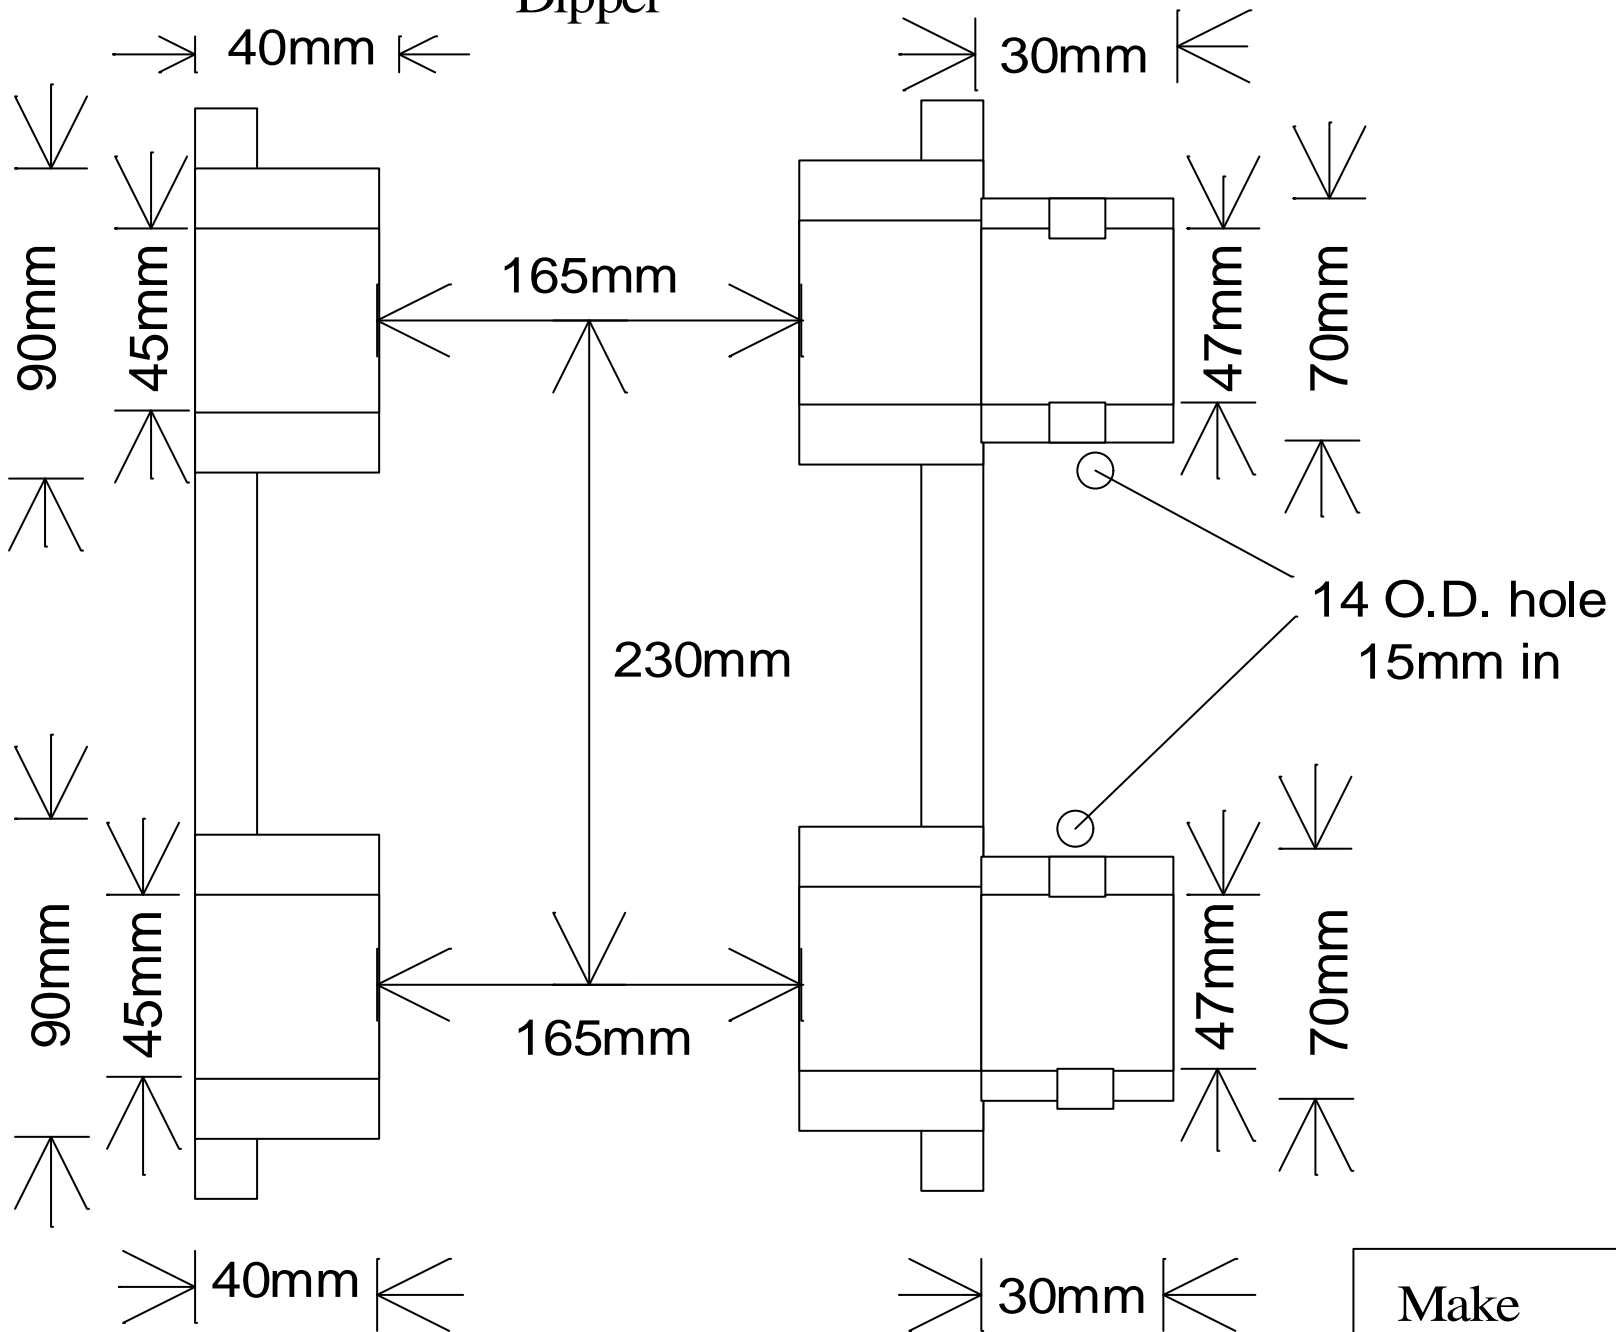

Dipper

Make	Hyundai
Model	R55s (Robex 450 import)