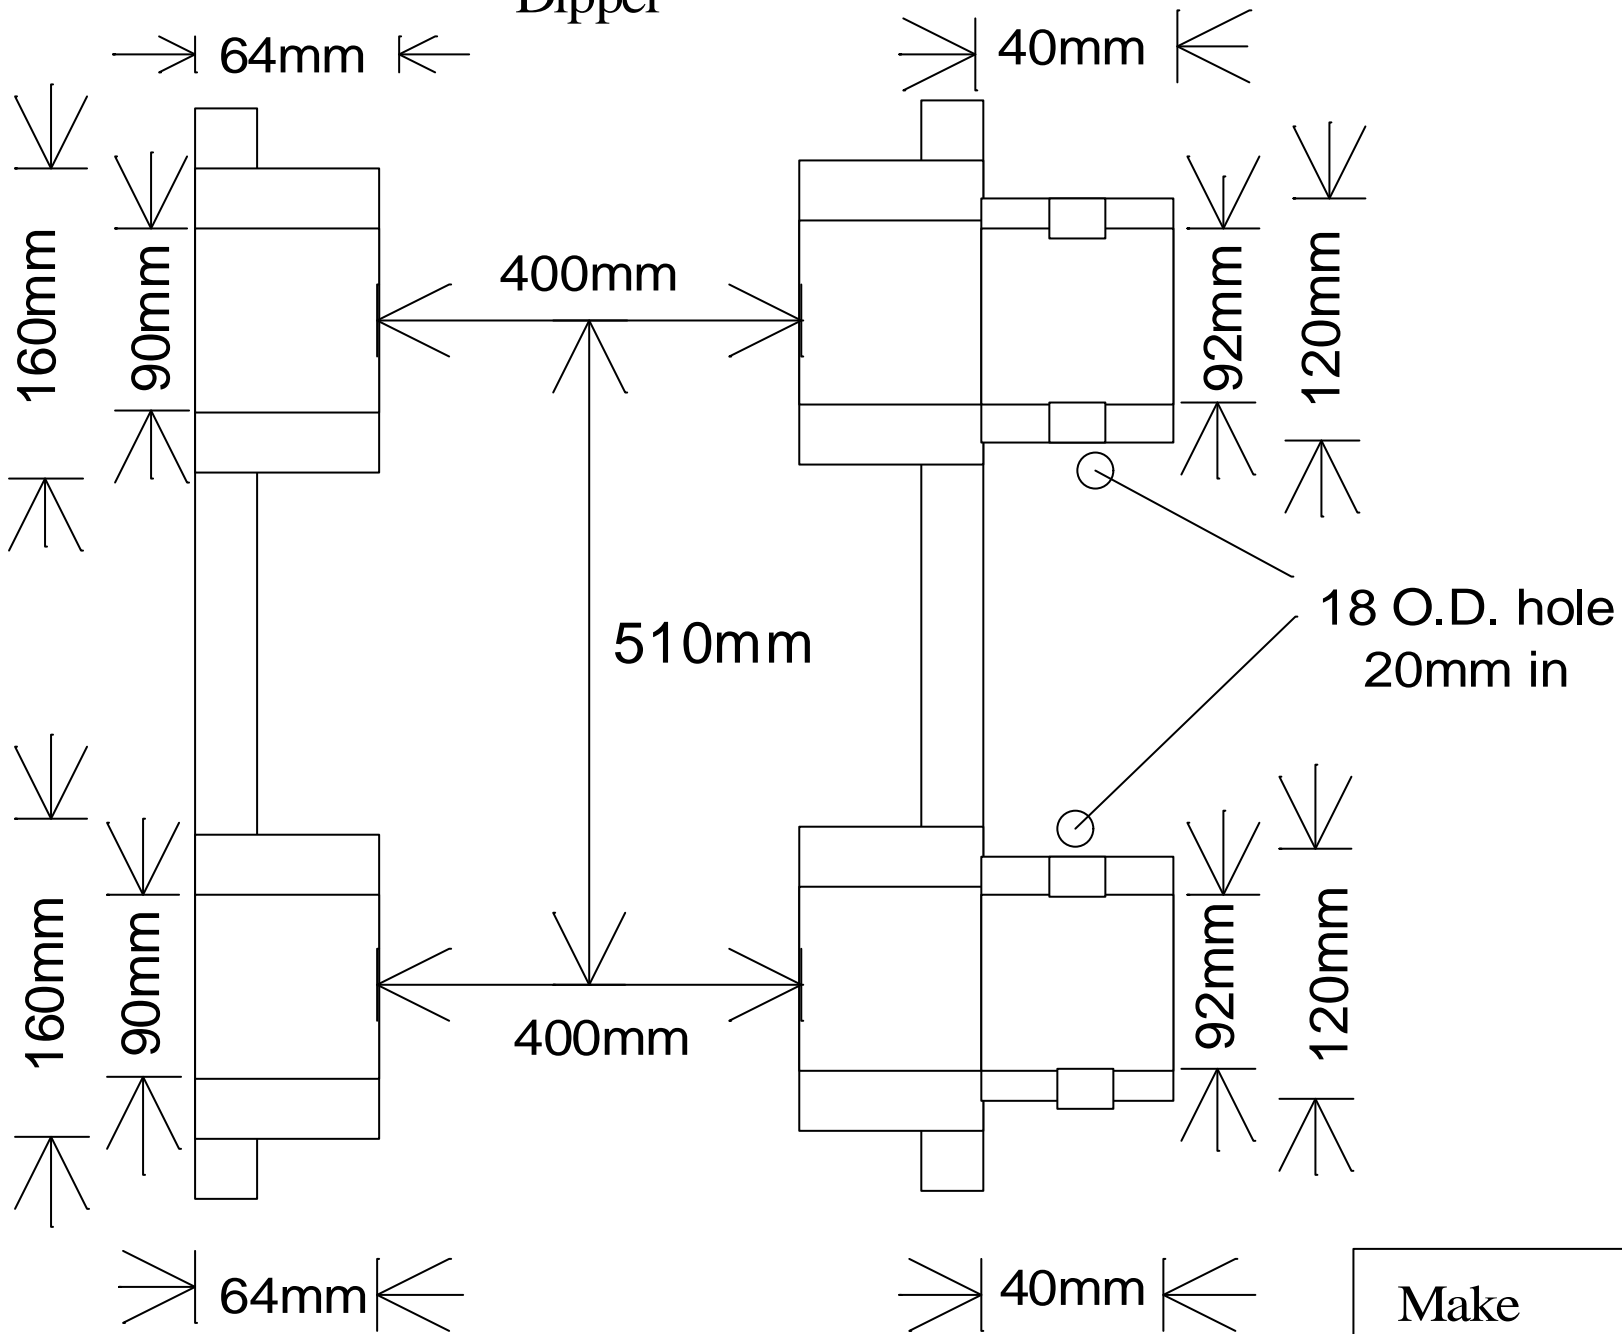

Dipper

Make	Hyundai
Model	R 290 LC-7