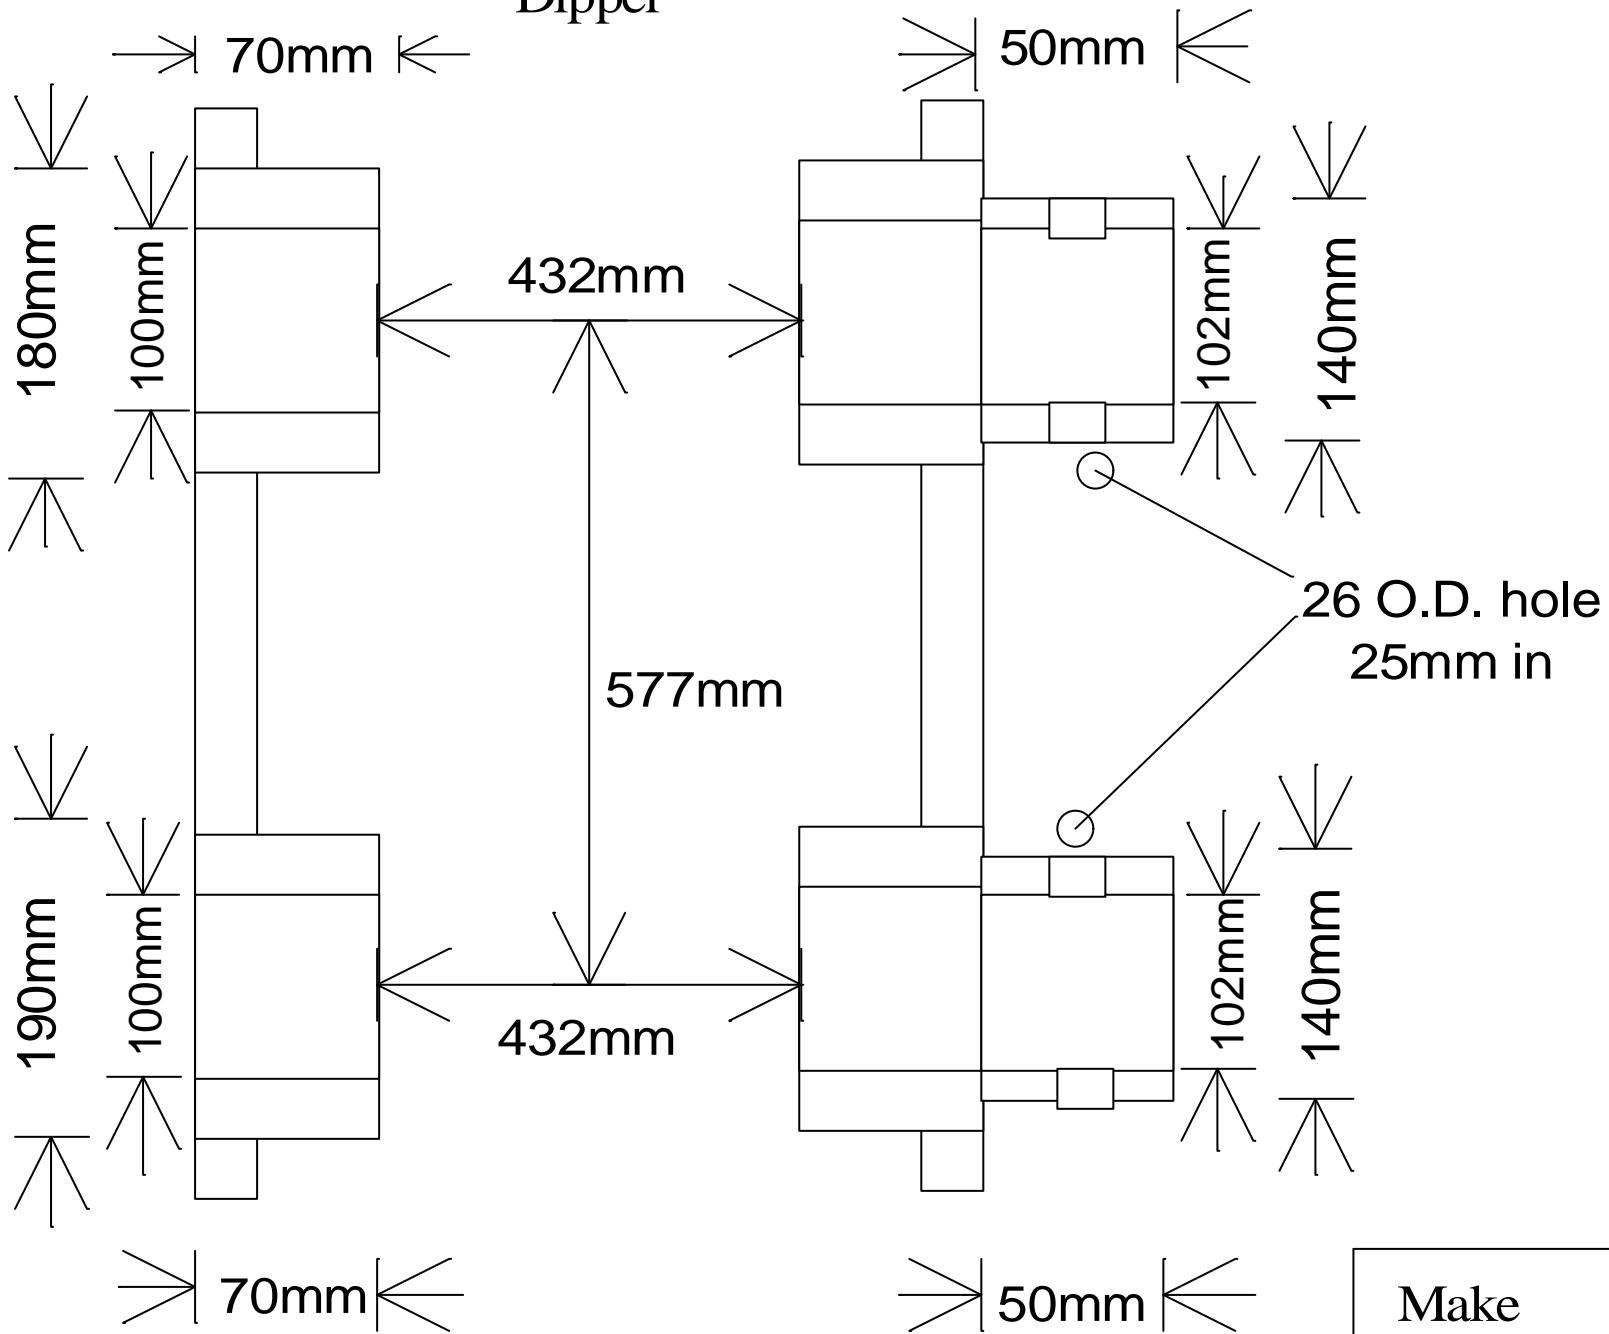

# Dipper

Make	Hyundai
Model	R 450 LC-7