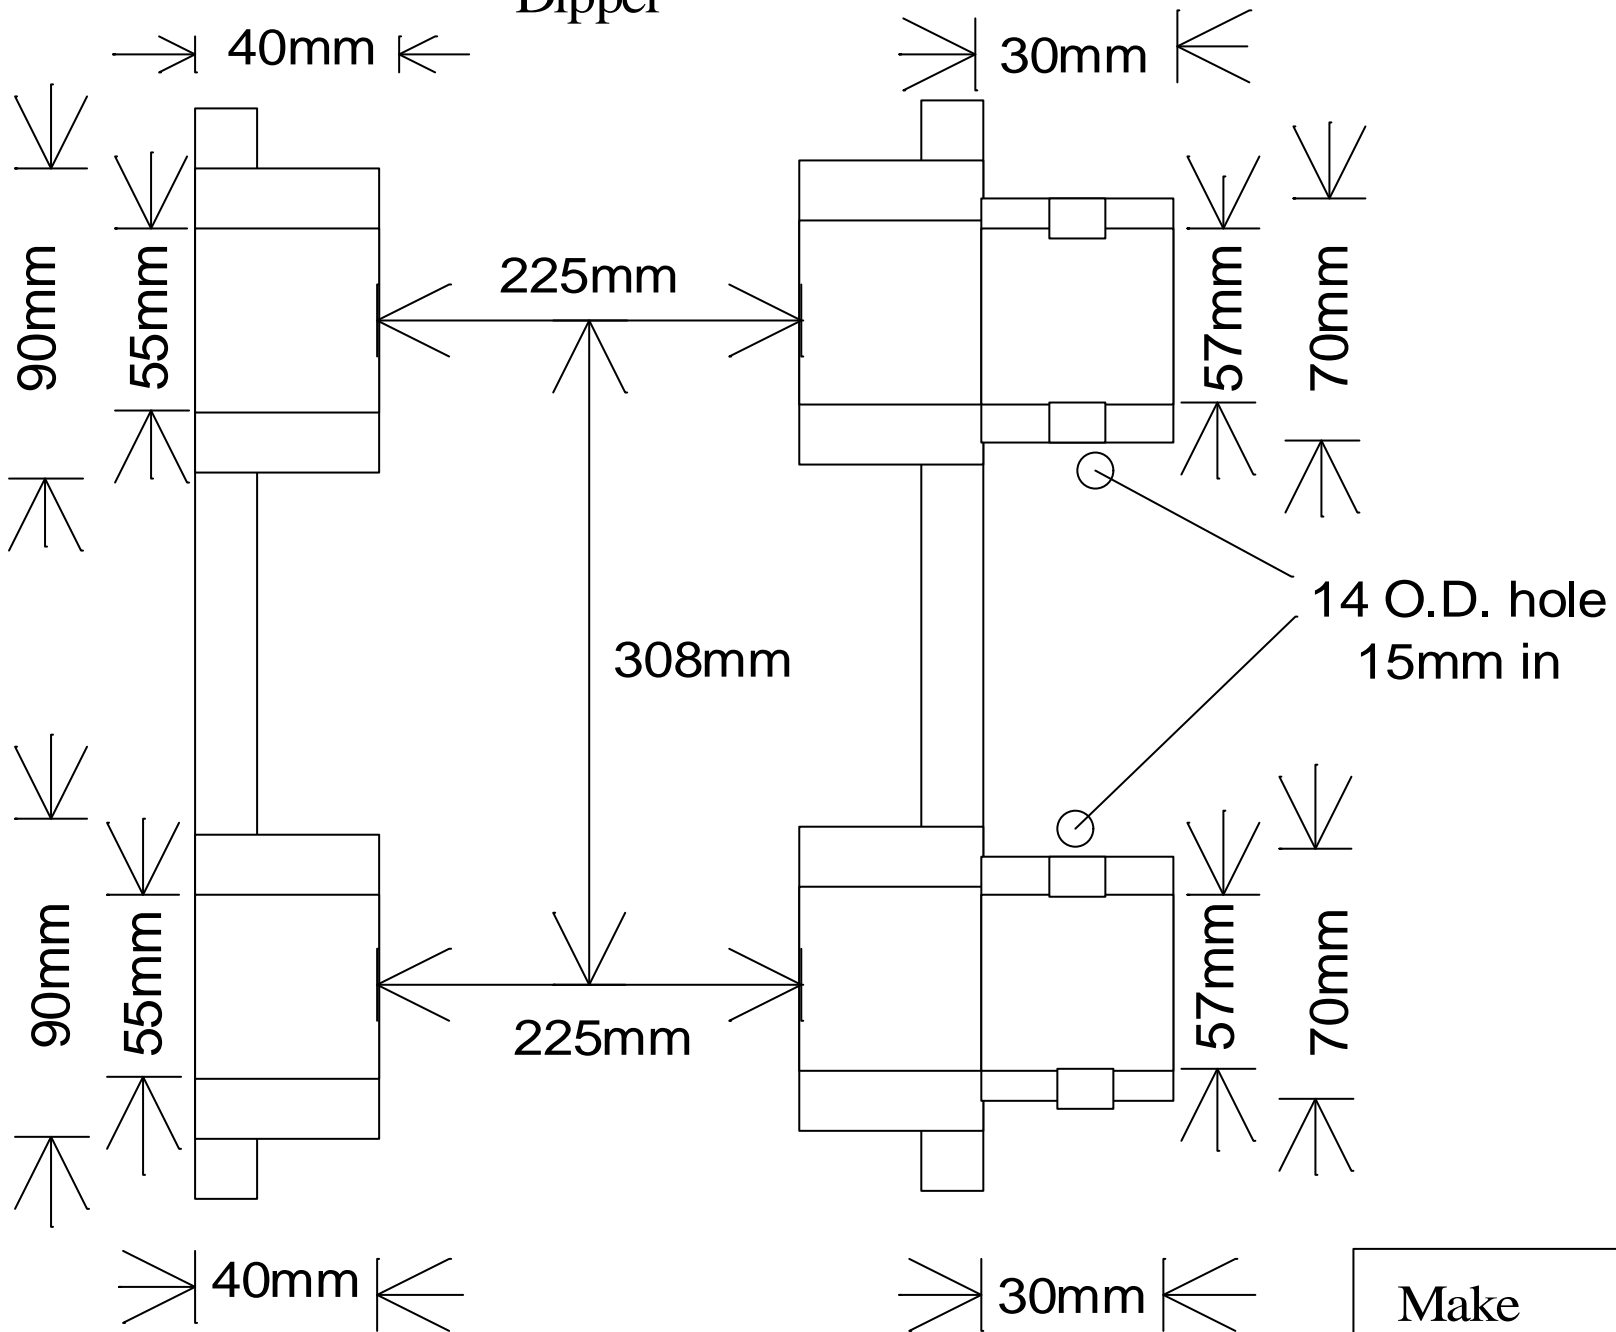

Dipper

Make	Hyundai
Model	R95W-3