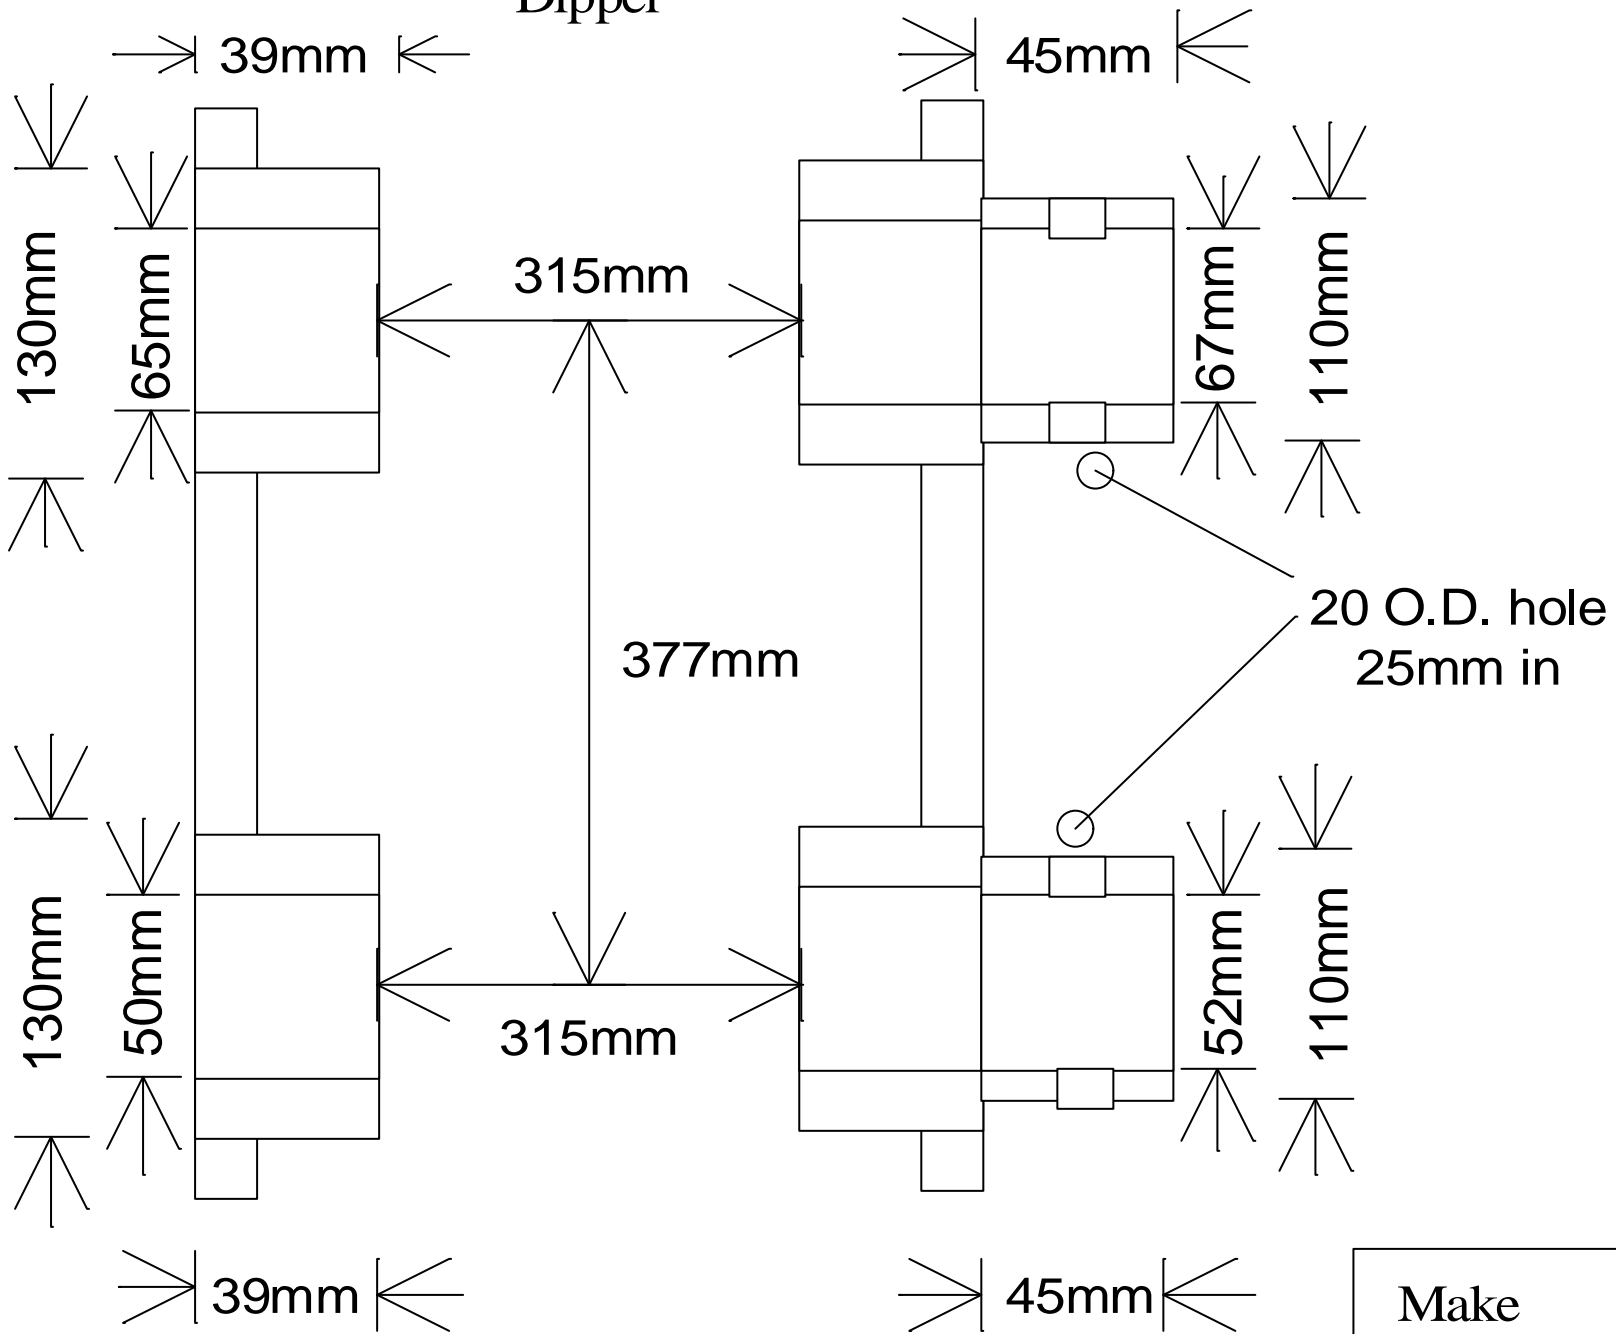

Dipper

Make	Samsung
Model	SE 130 W