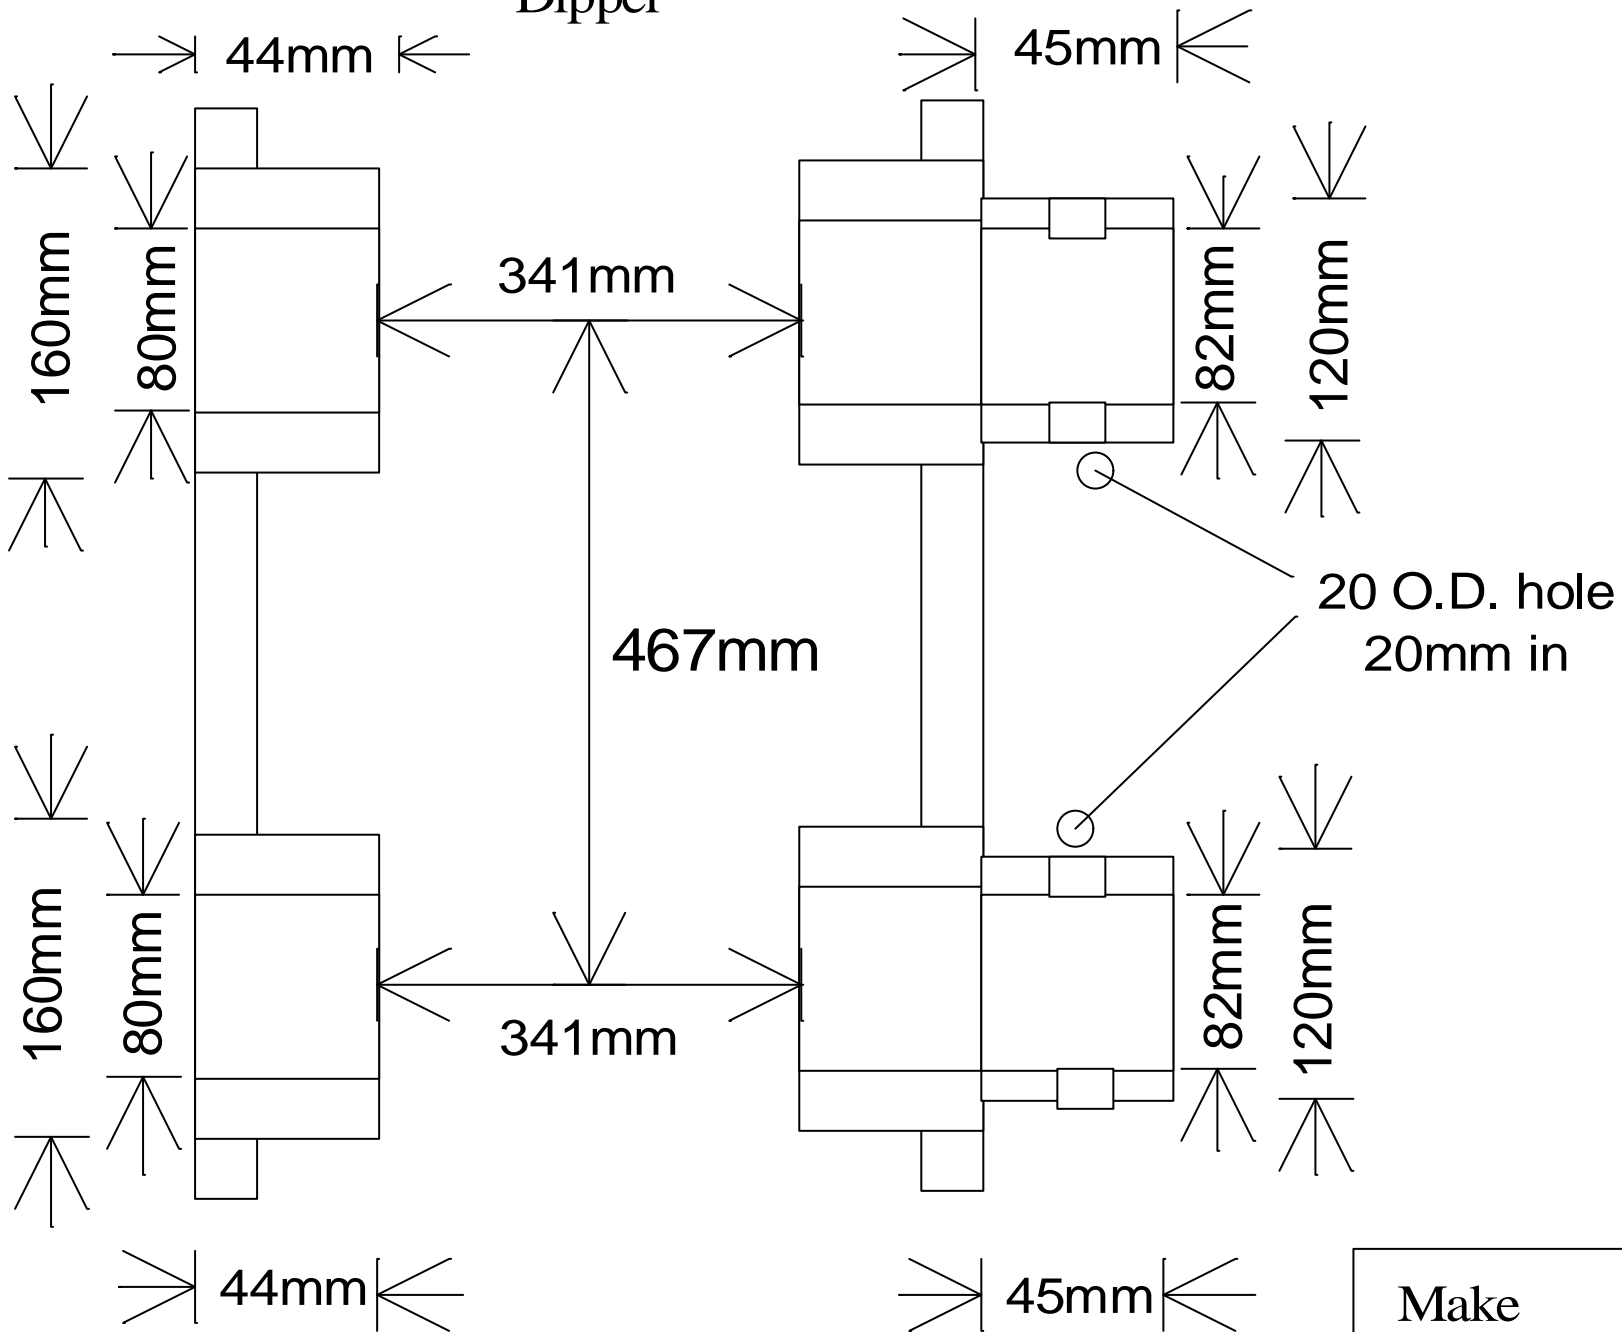

Dipper

Make	Samsung
Model	SE 210