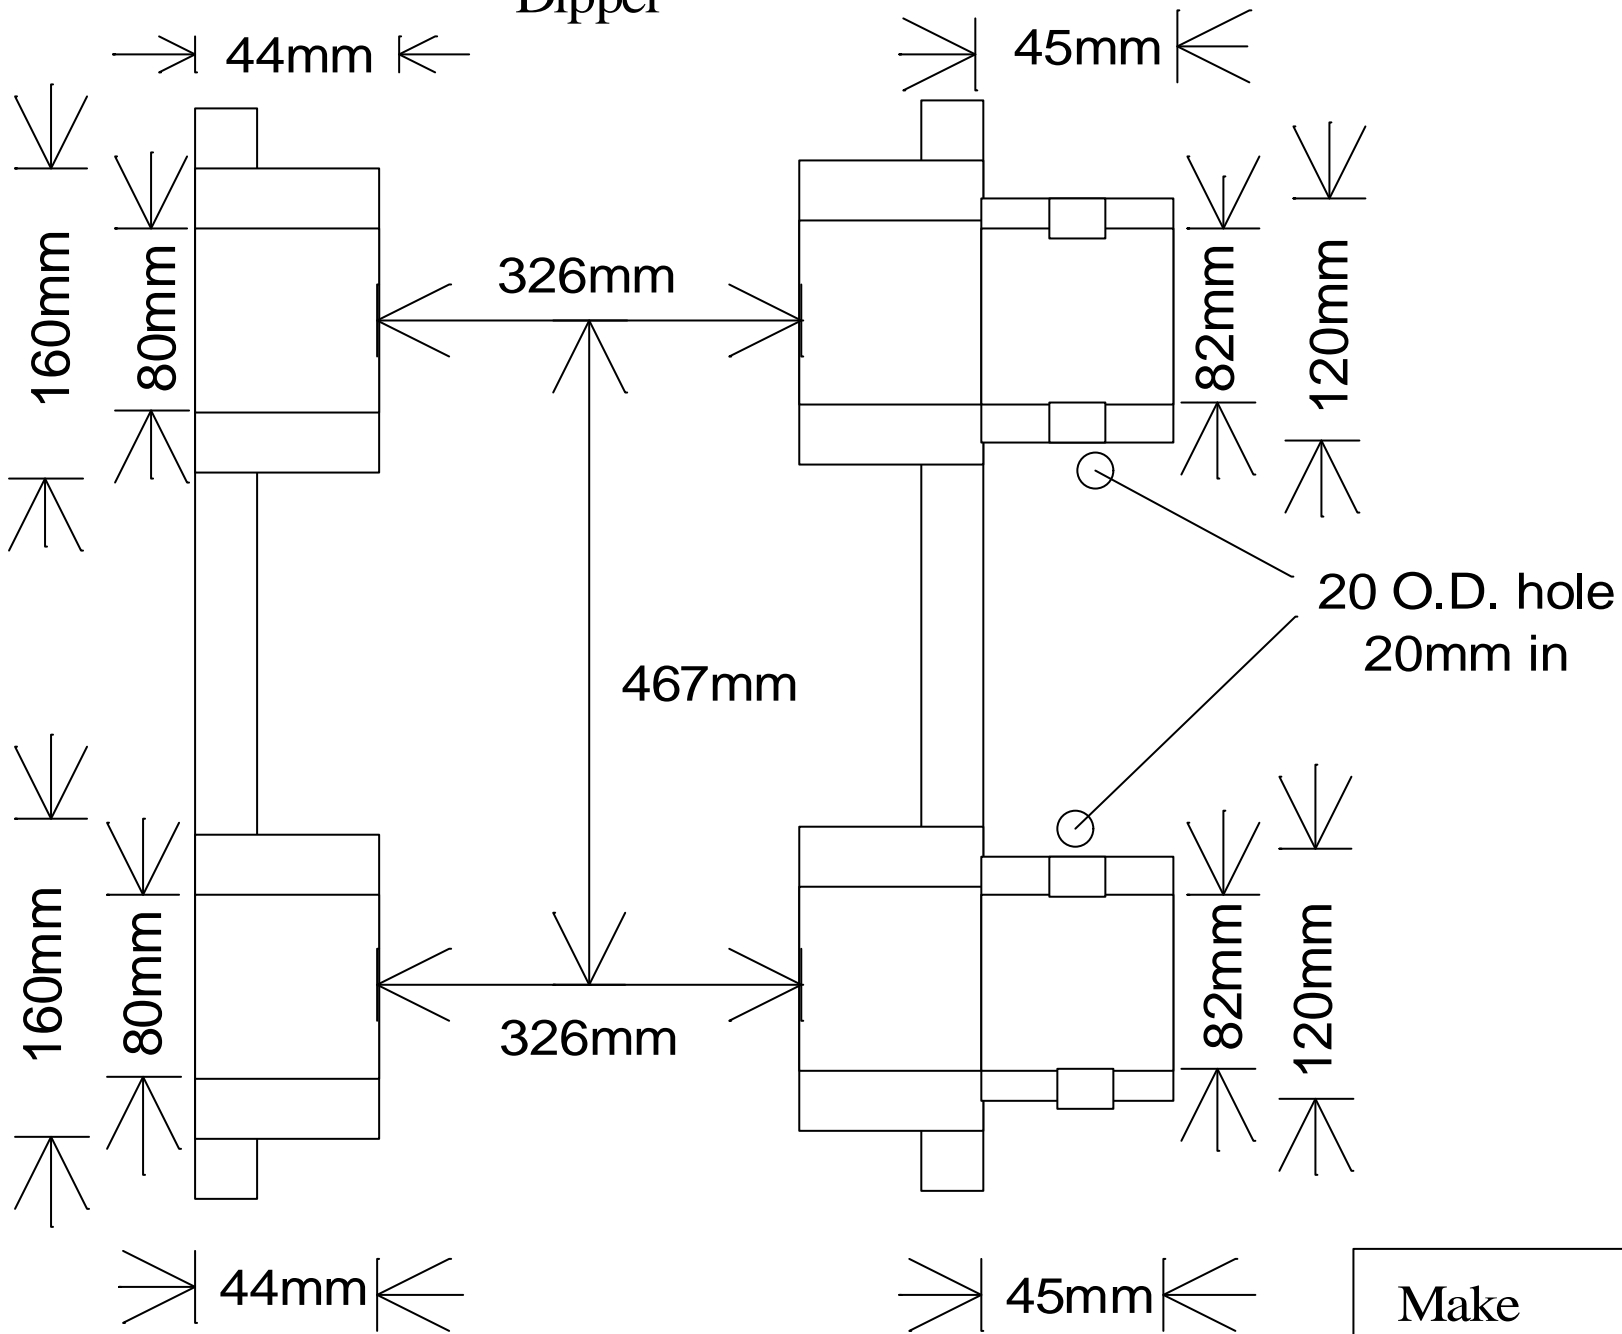

Dipper

Make	Samsung
Model	SE 210-3