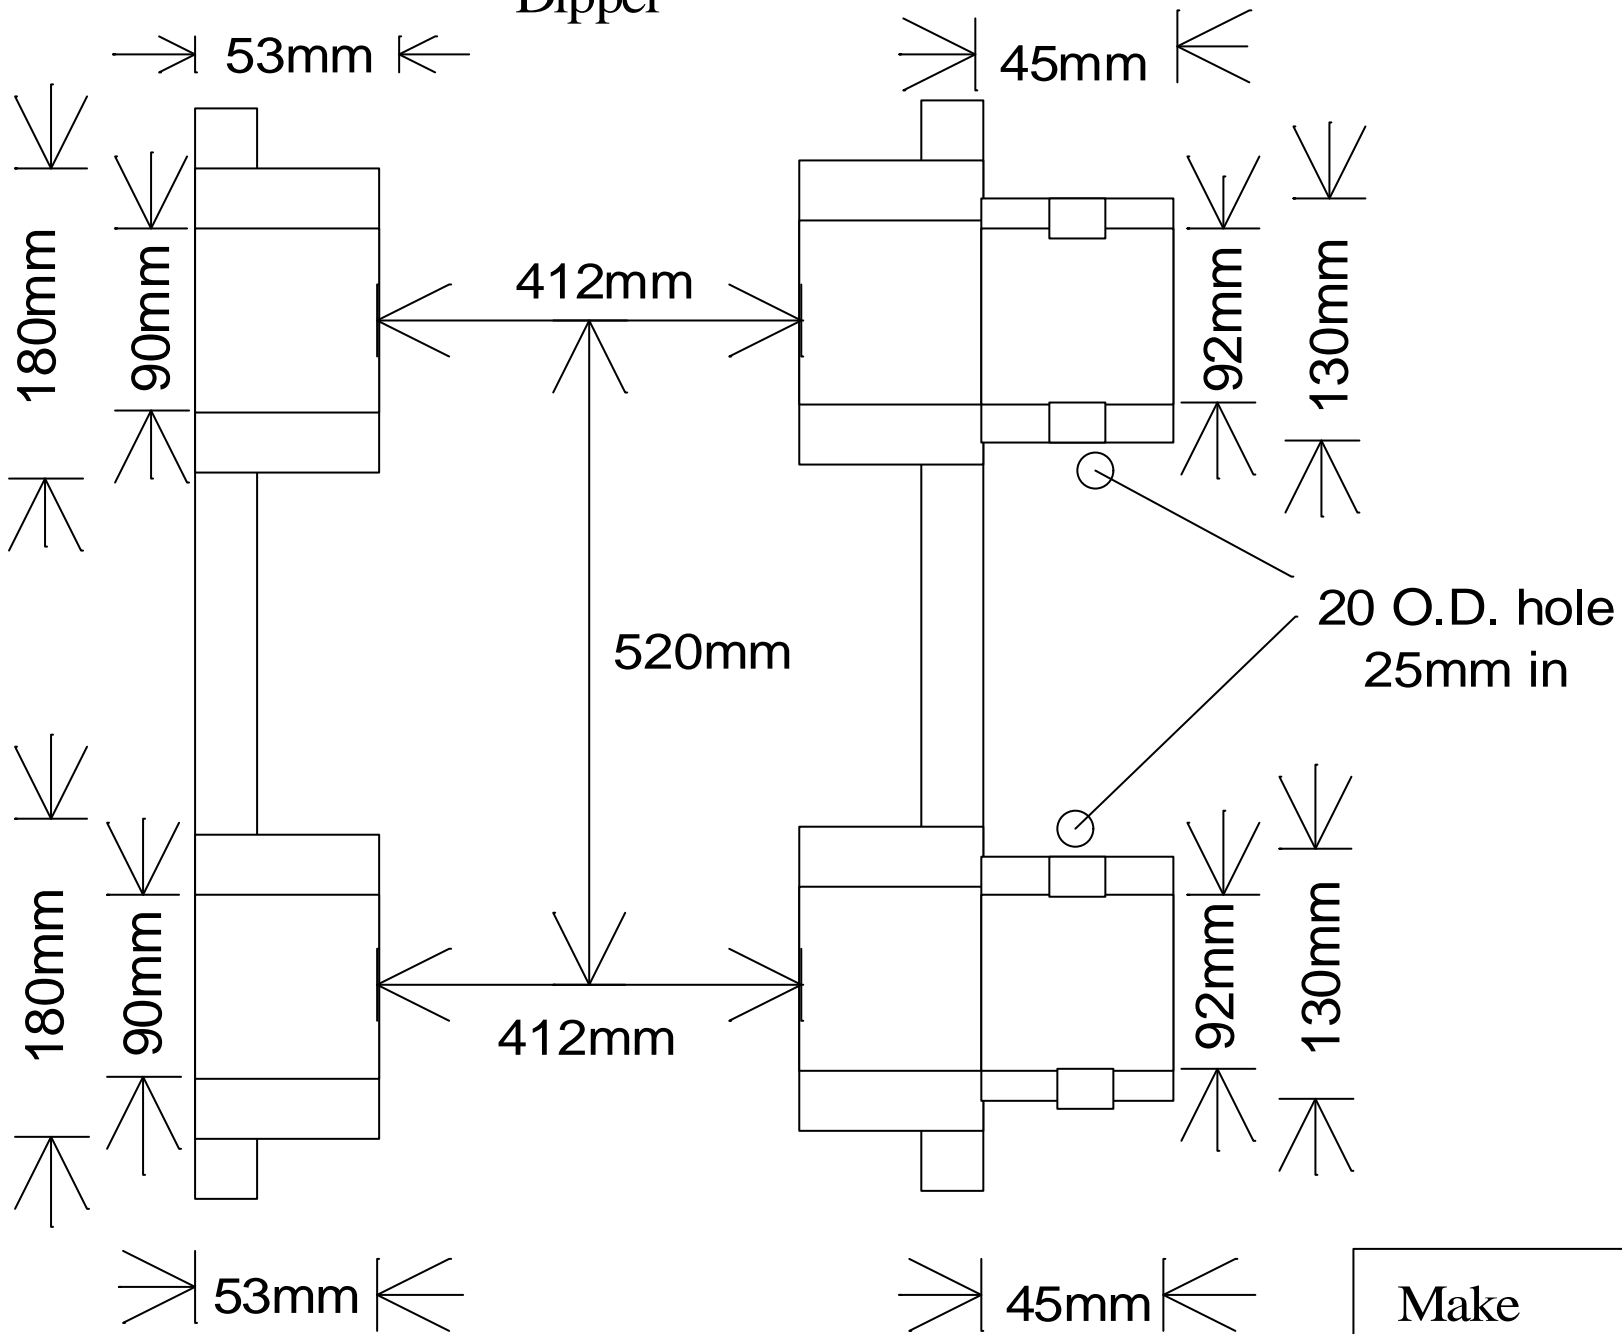

# Dipper

Make	Samsung
Model	SE 280 LC