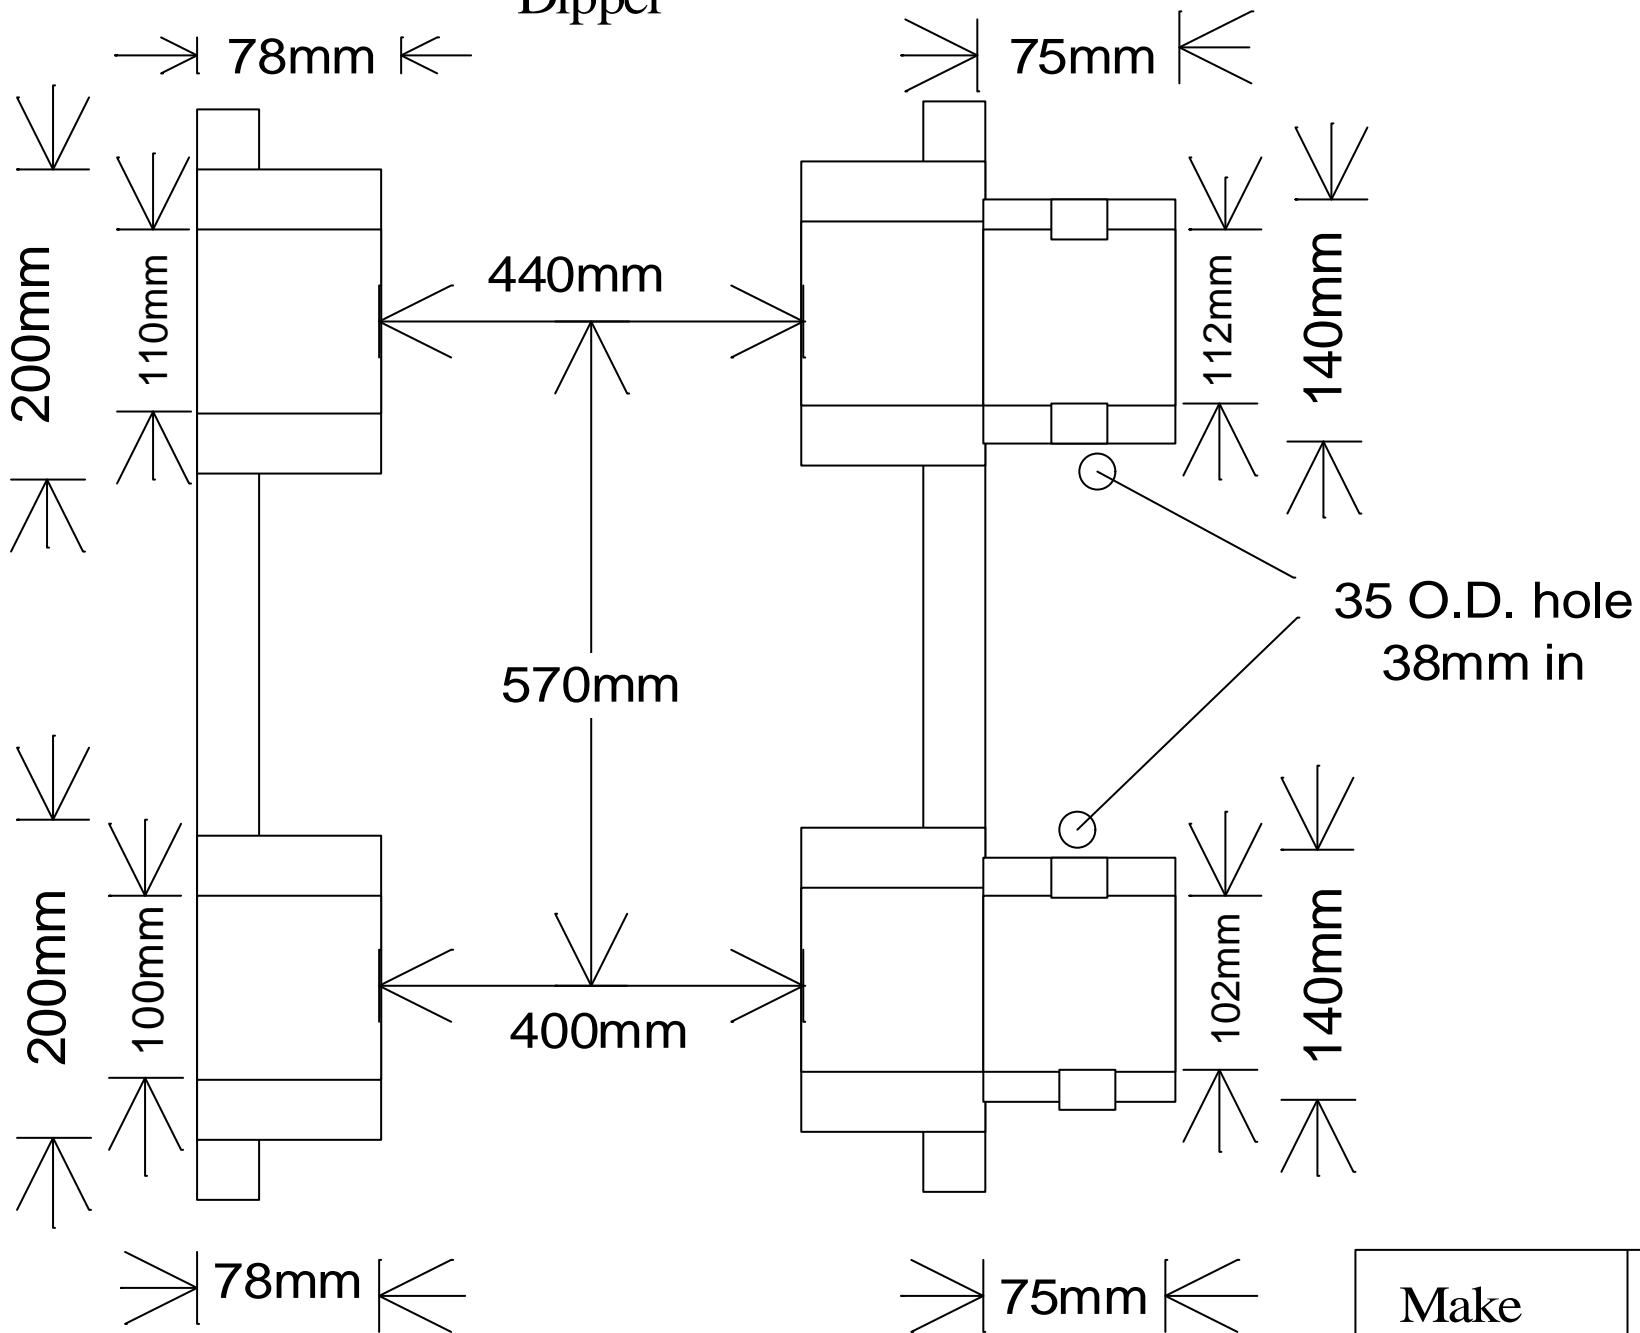

Dipper

Make	Samsung
Model	SE 350