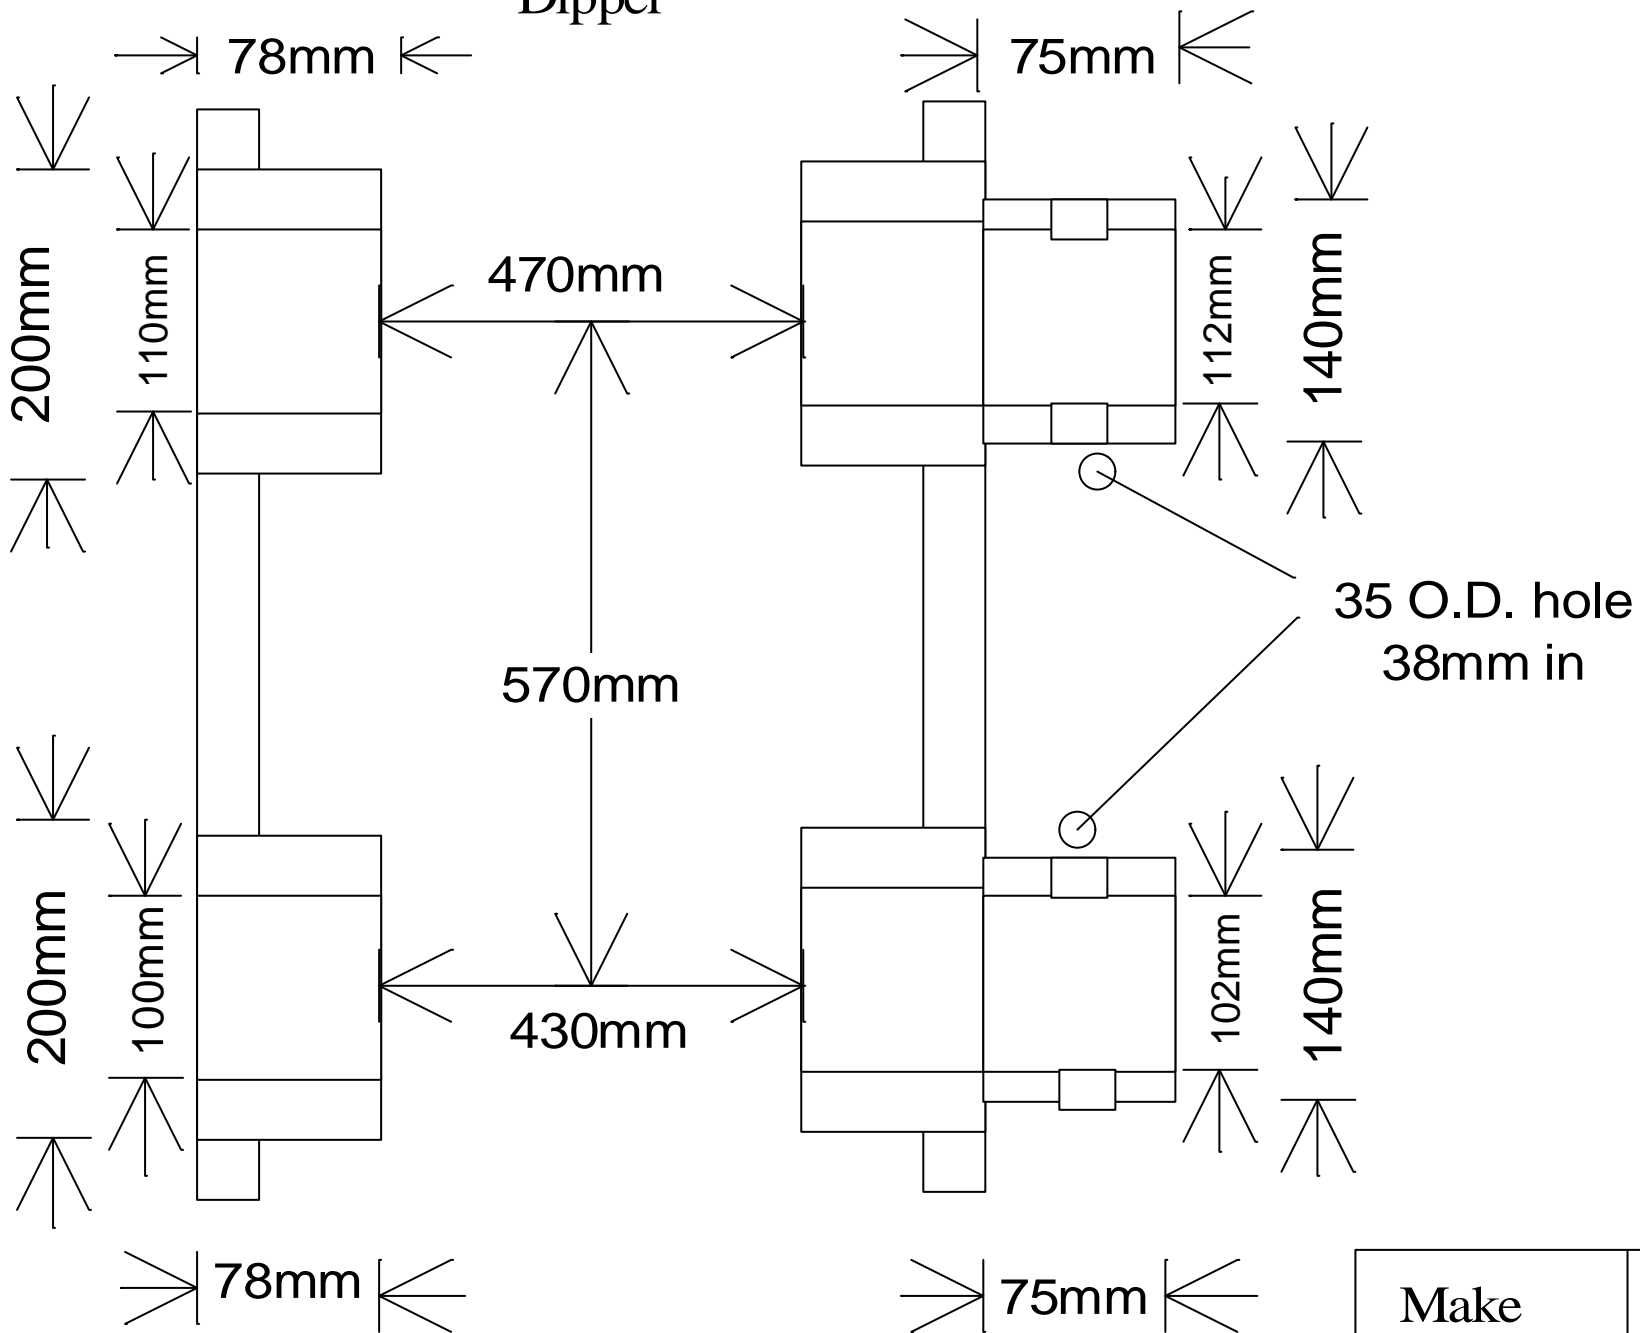

# Dipper

Make	Samsung
Model	SE 450