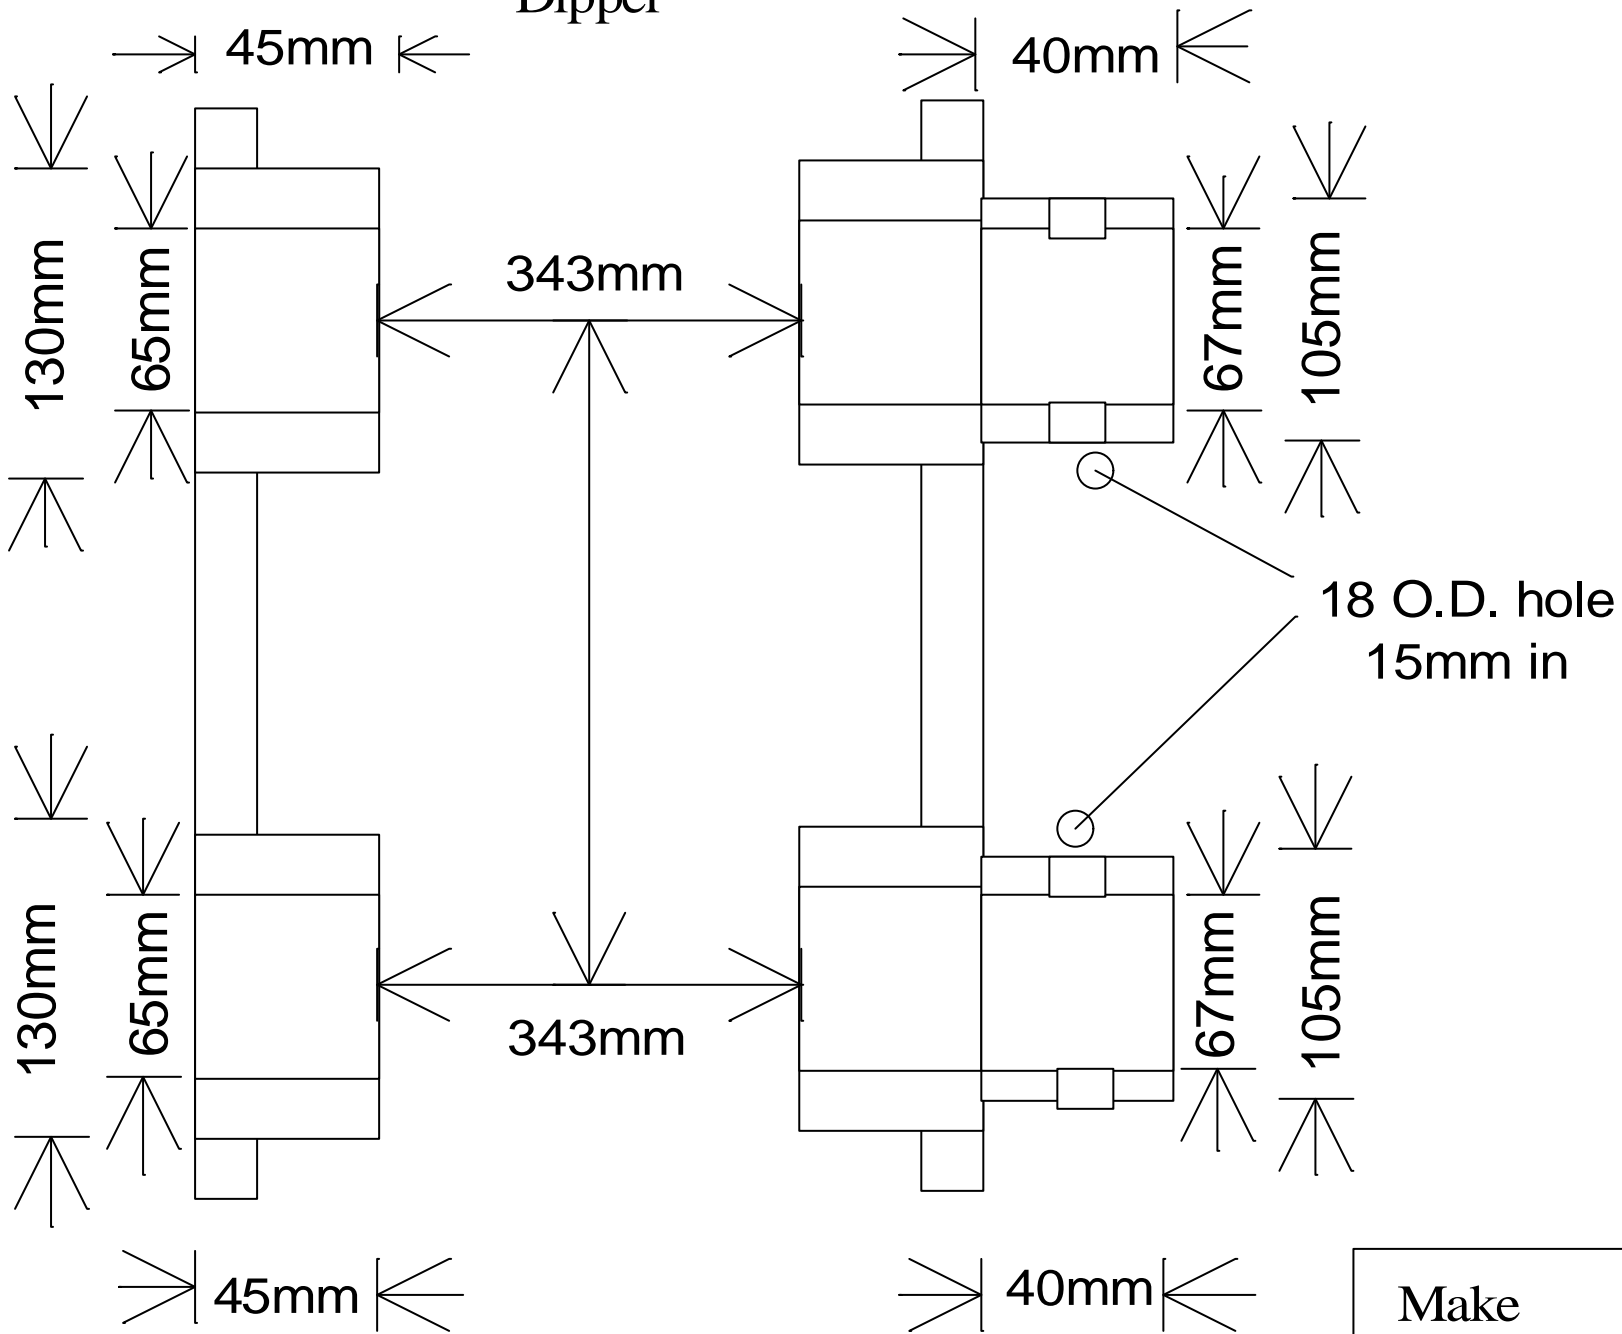

Dipper

Make	Samsung
Model	SE 200