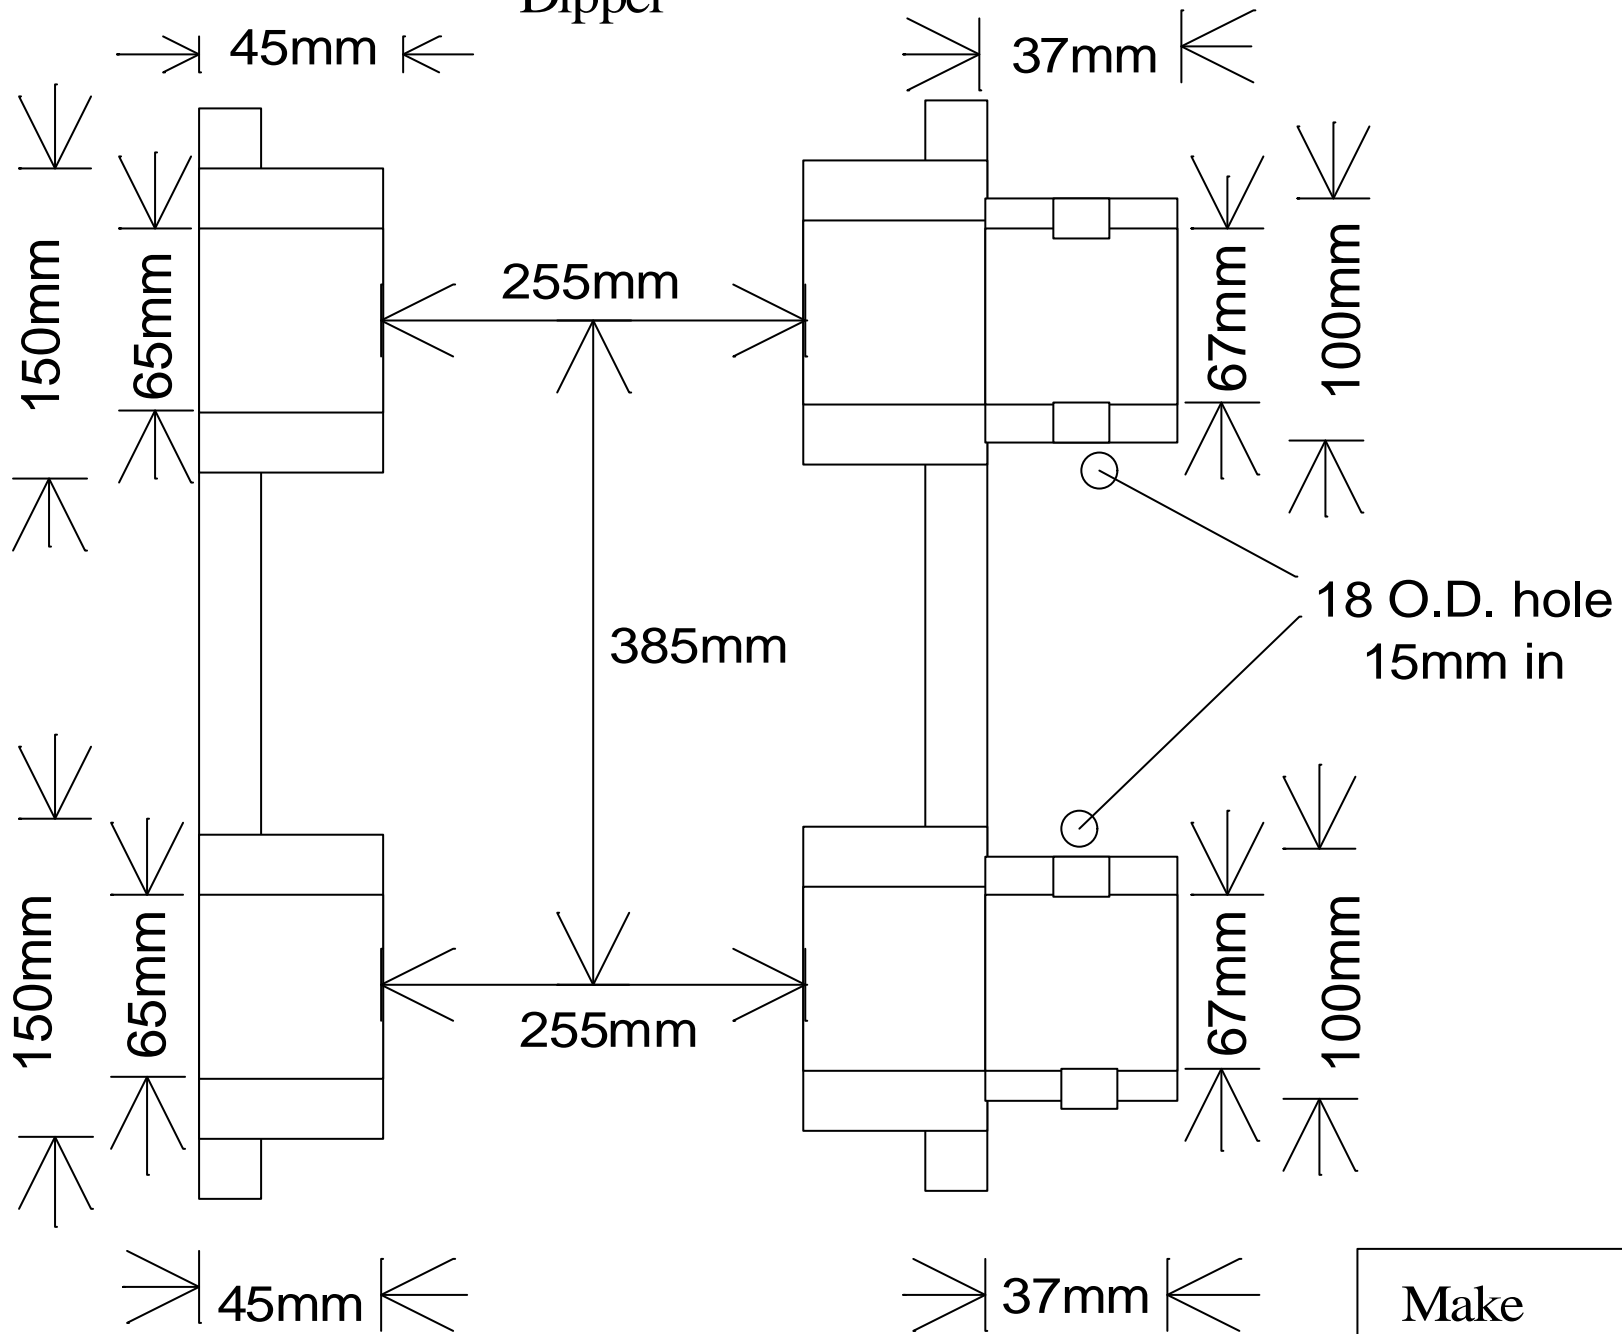

Dipper

Make	Sumitomo
Model	SH100/120