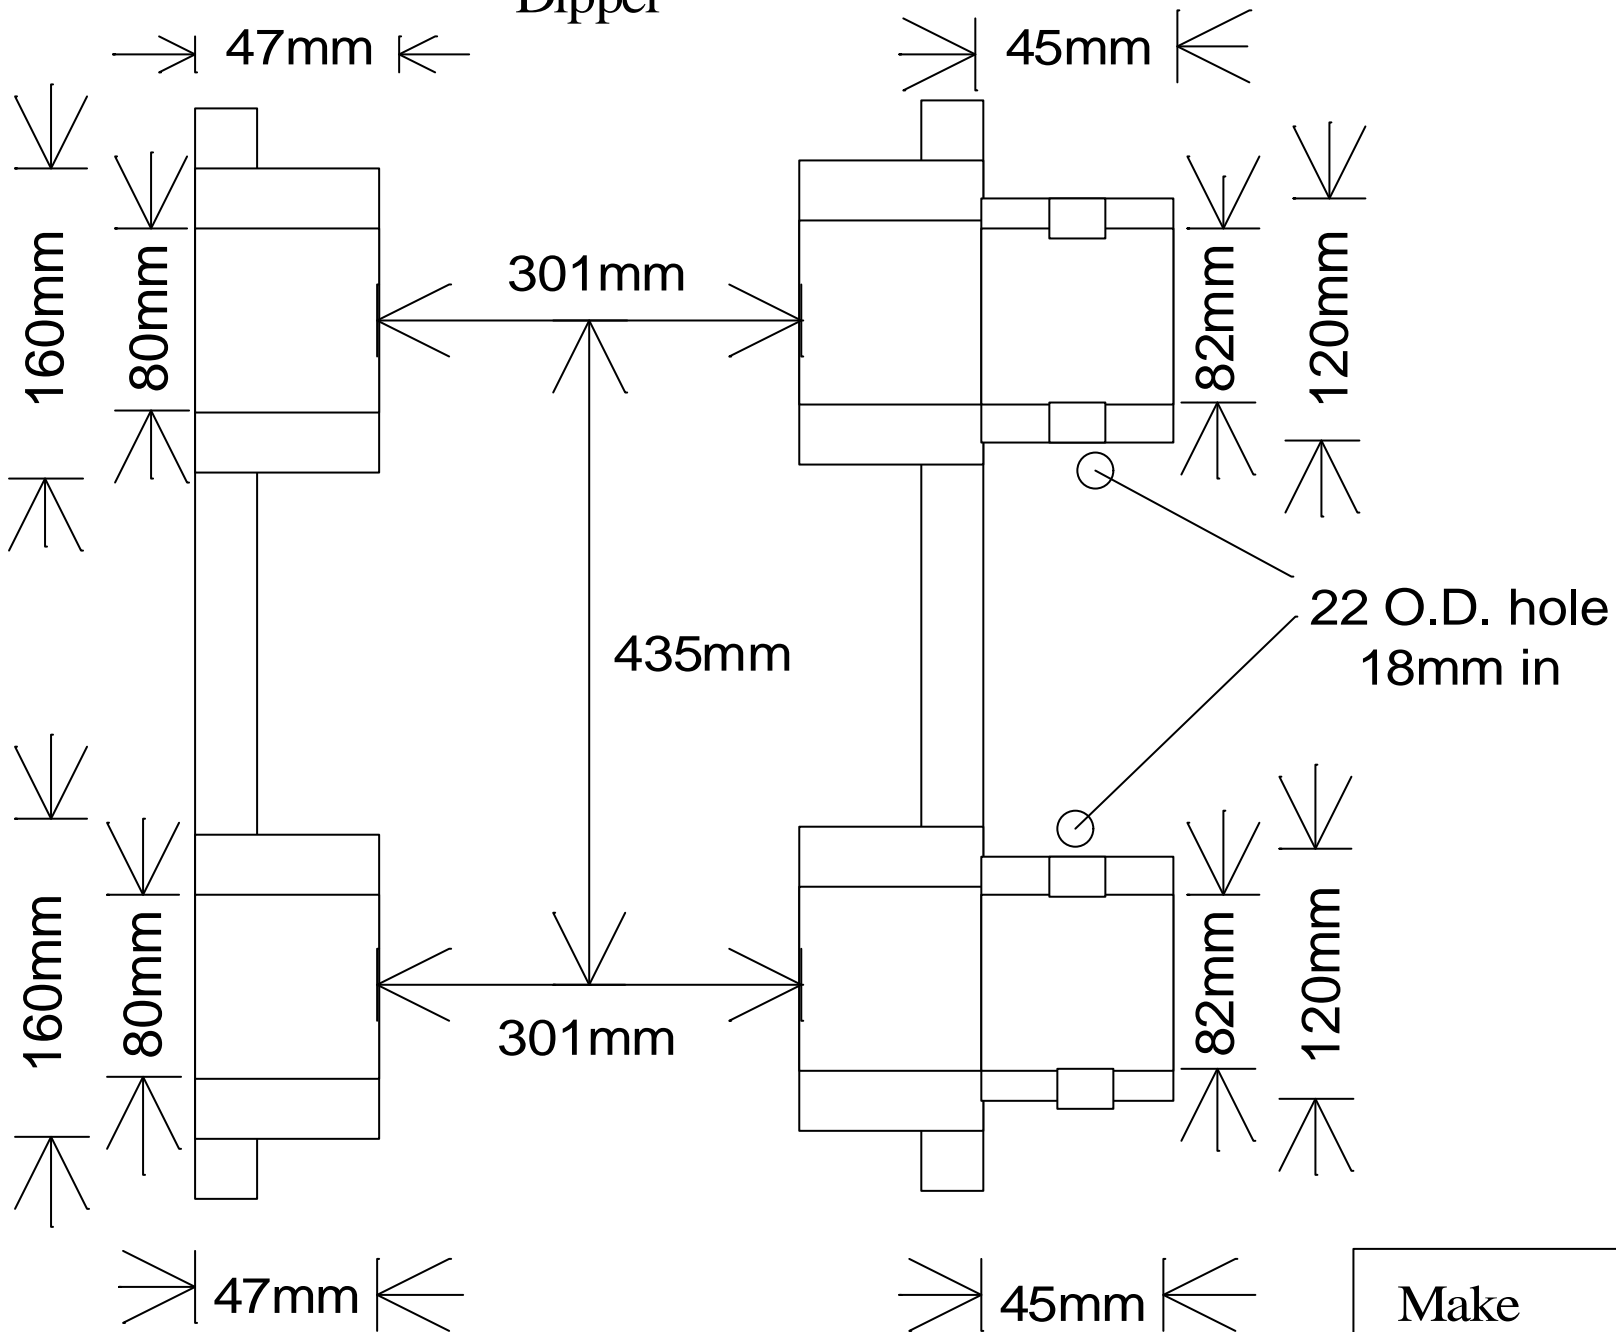

Dipper

Make	Sumitomo
Model	SH150/160