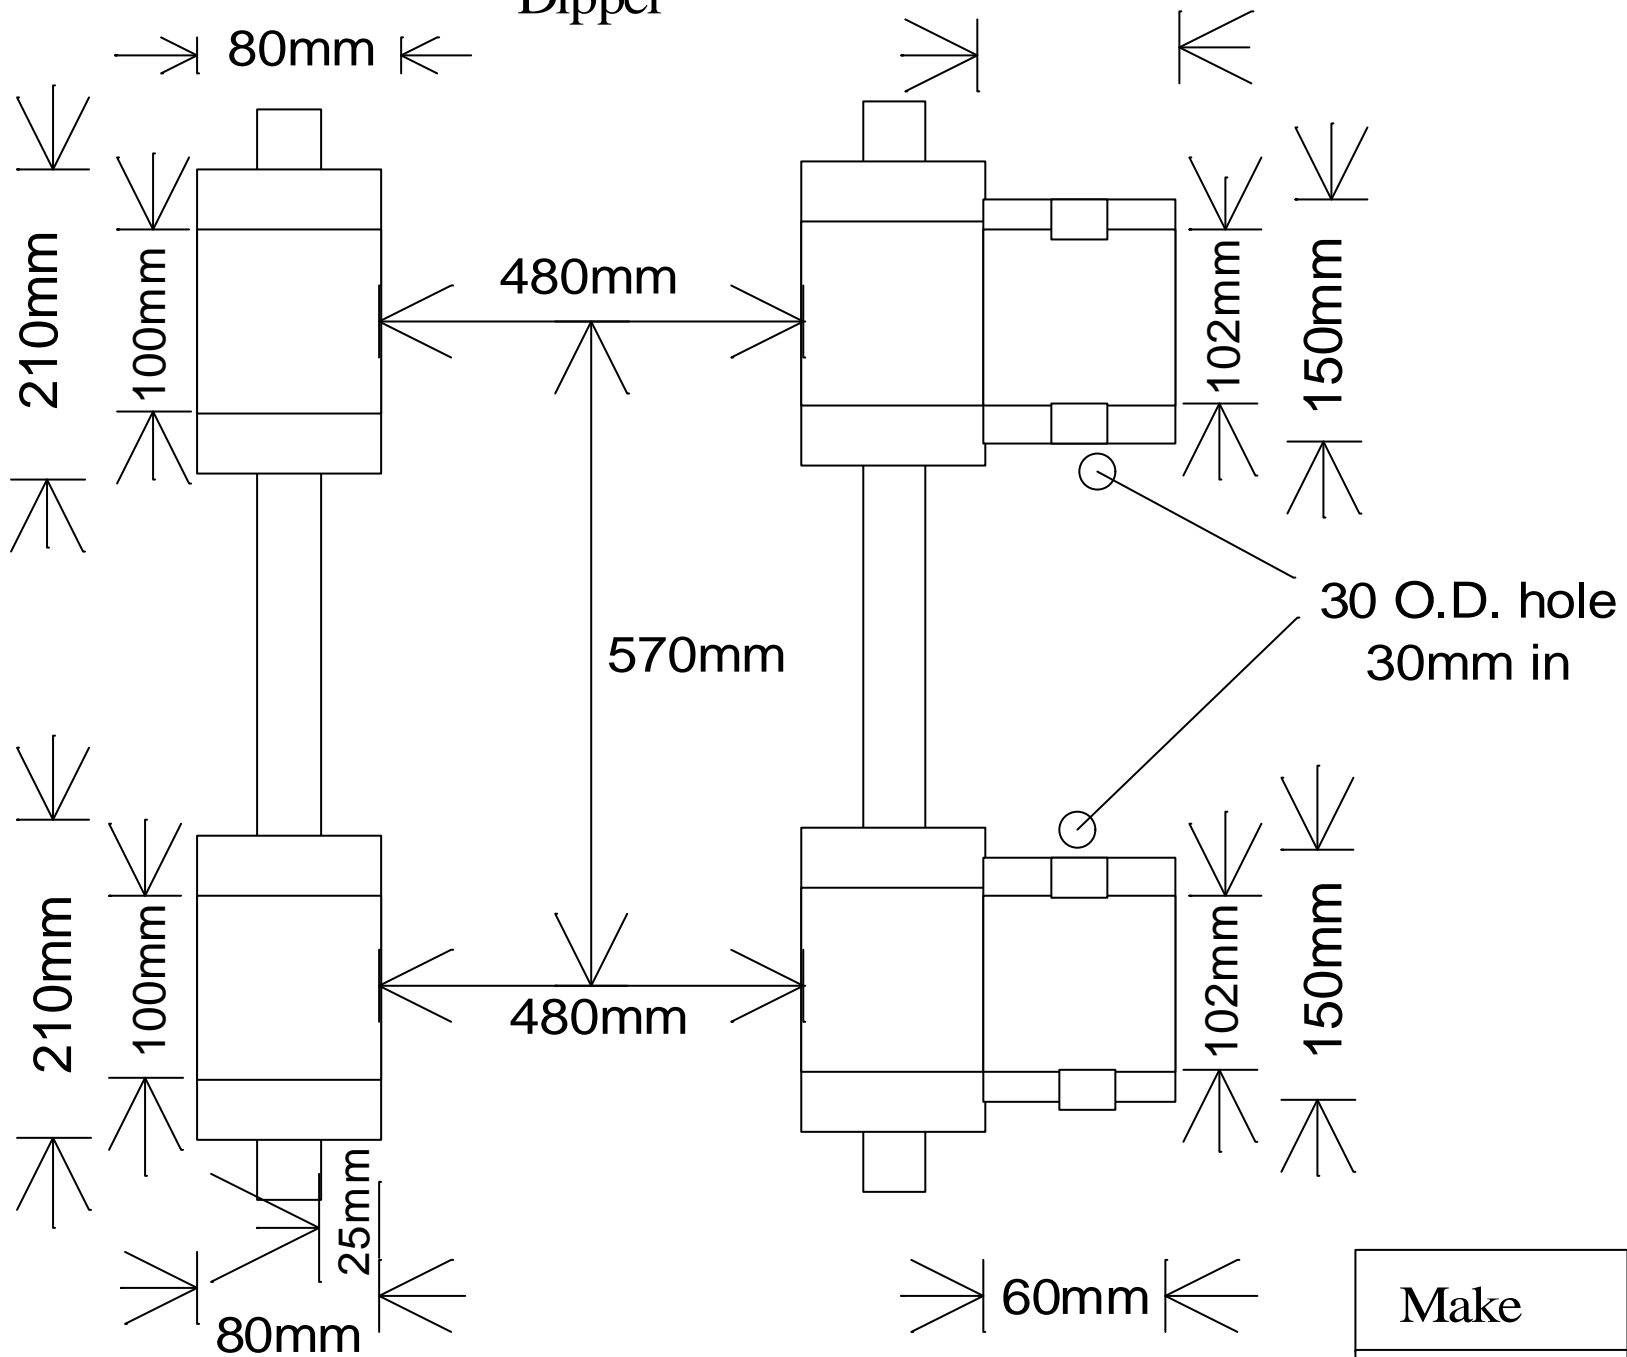

Dipper

Make	Sumitomo
Model	SH450