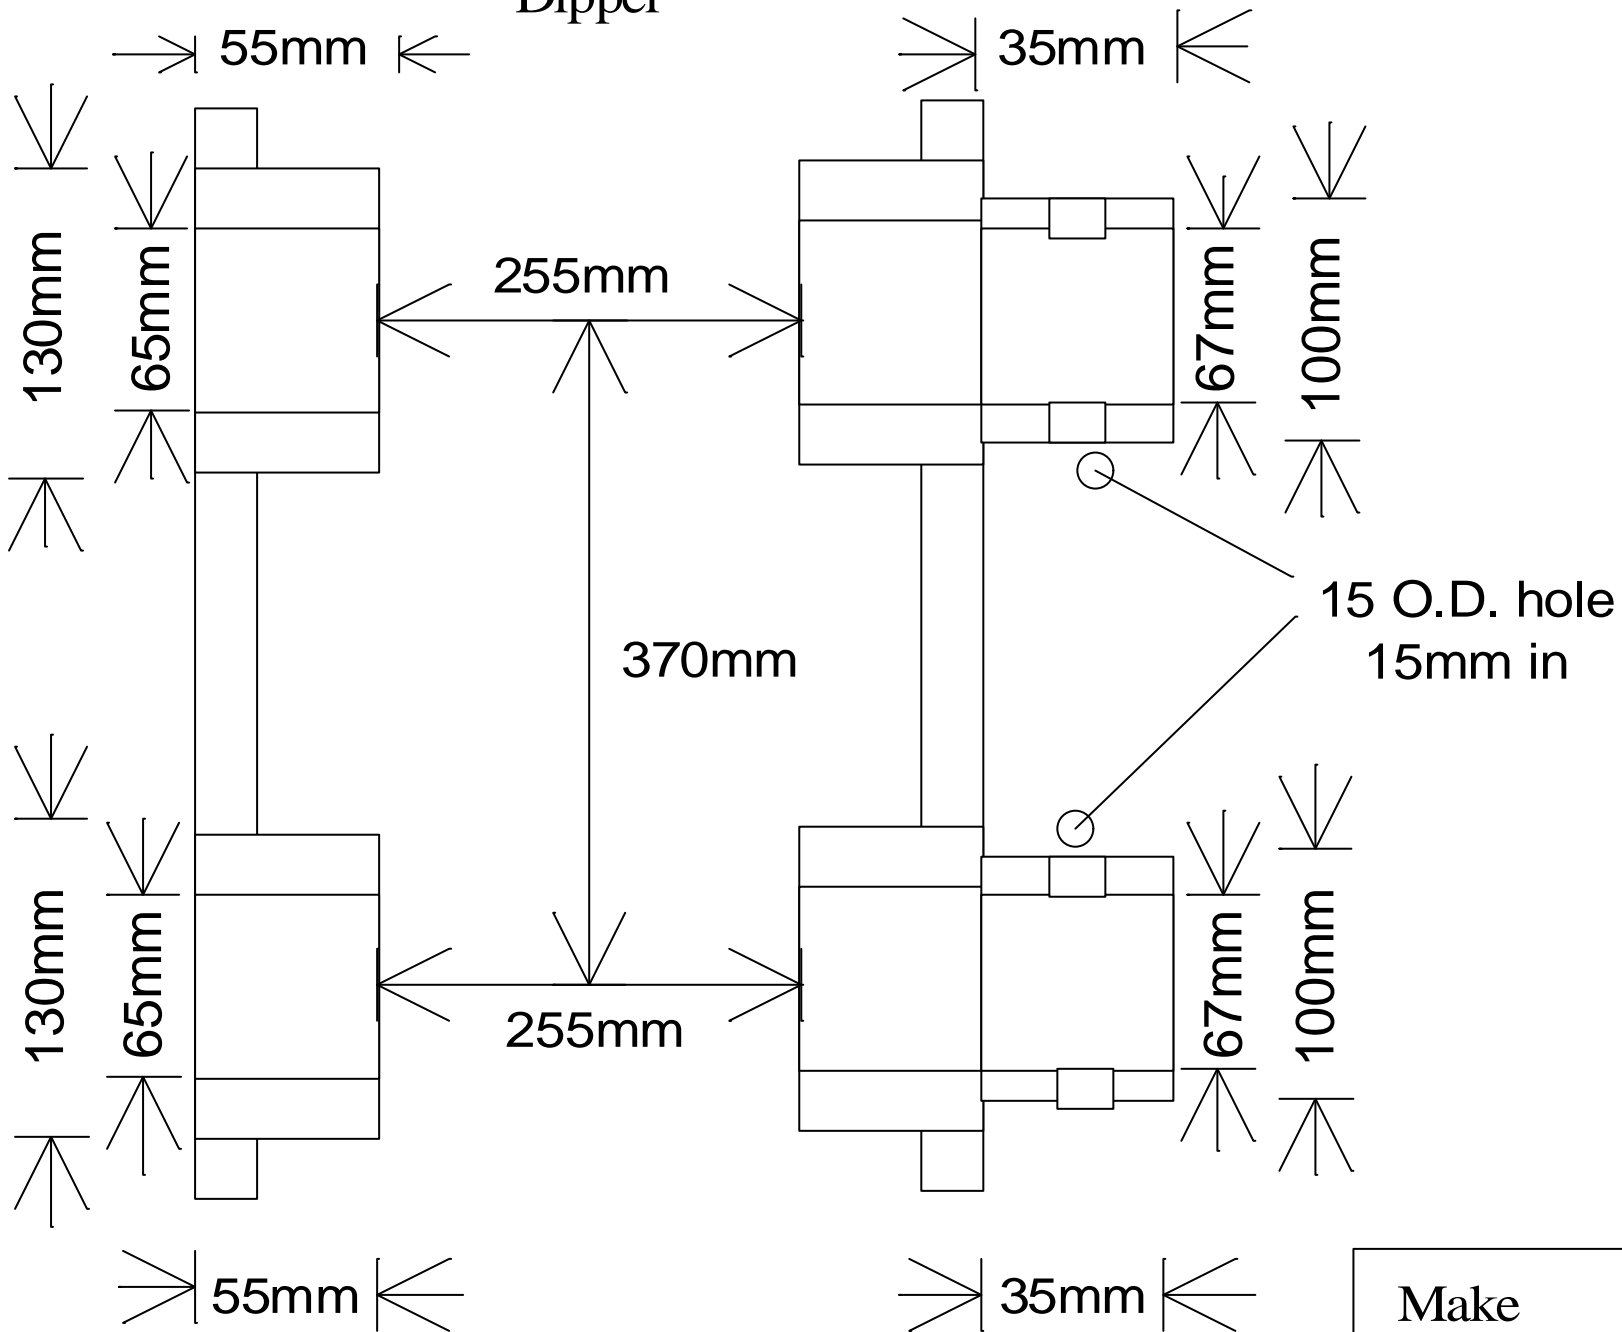

# Dipper

Make	Kobelco
Model	SK 120