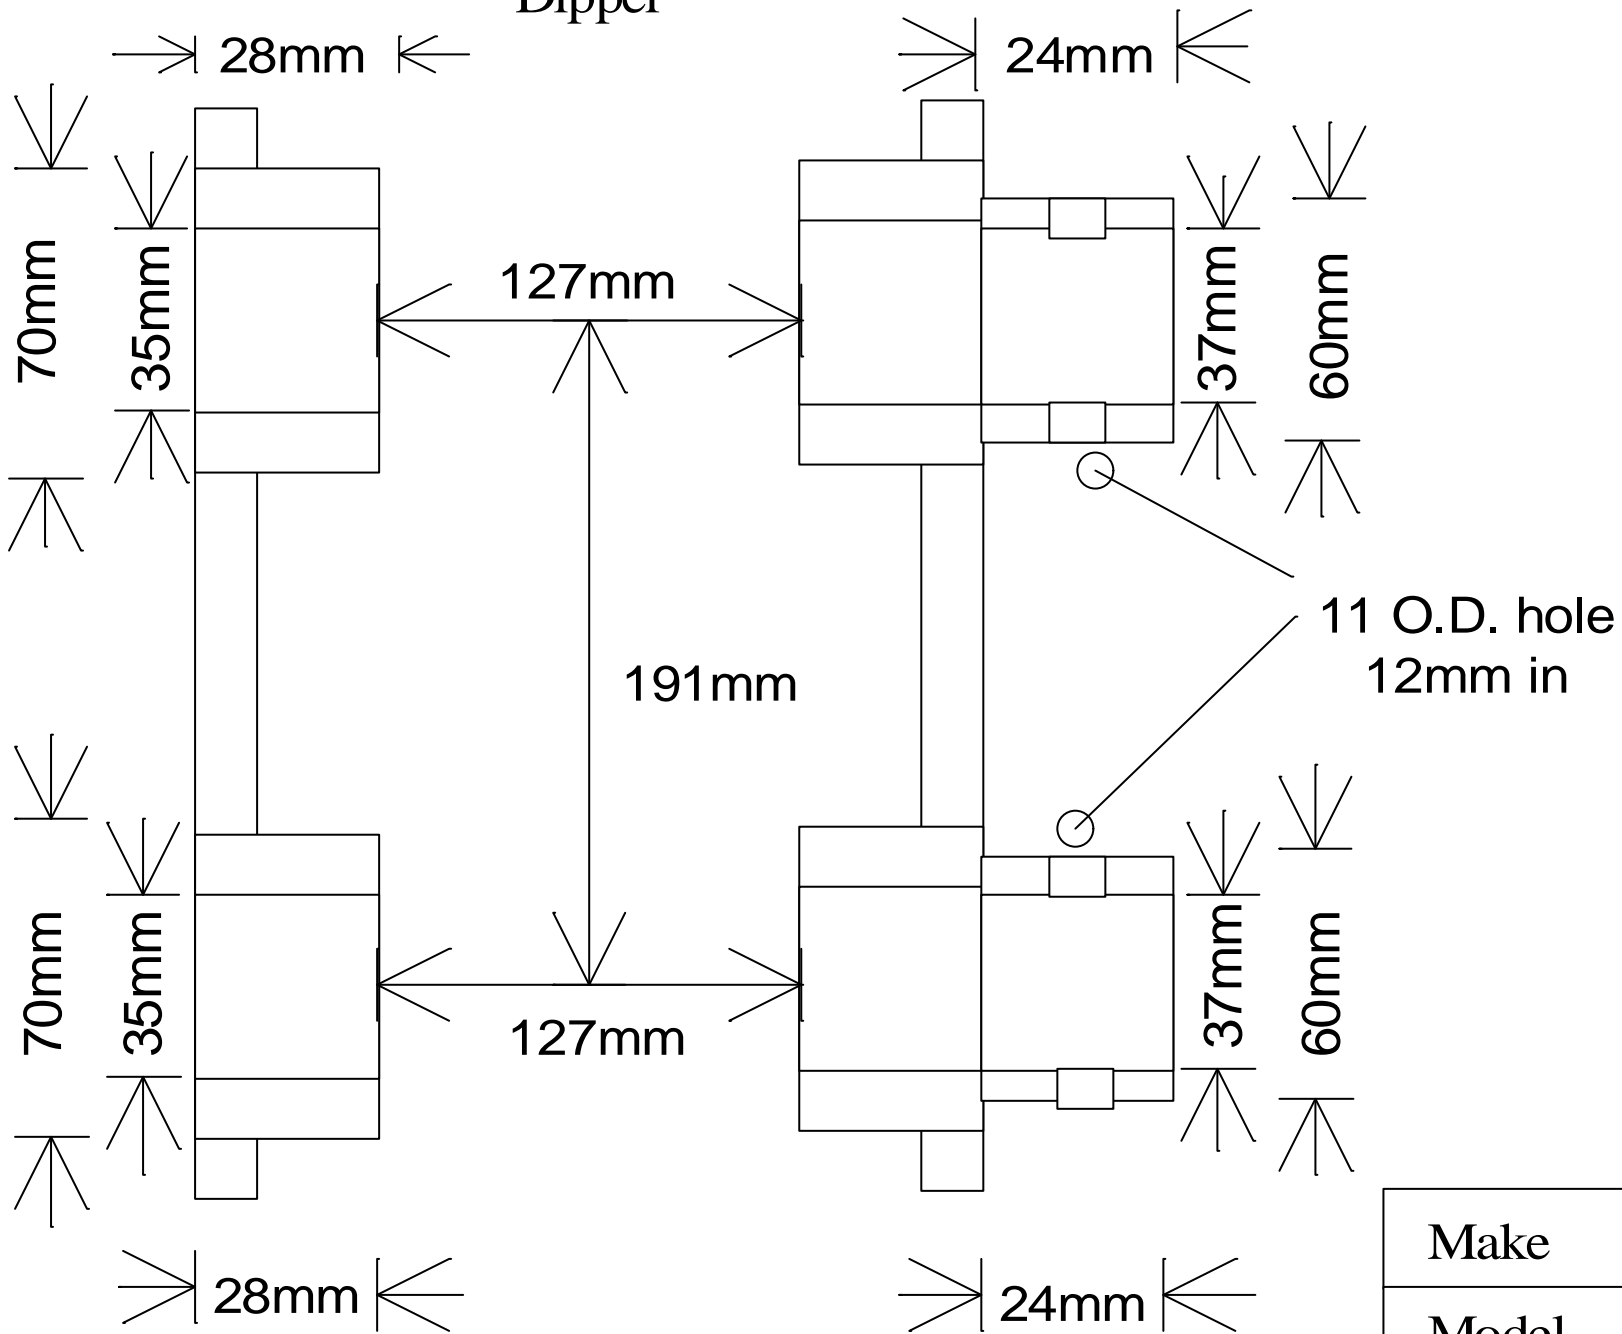

Dipper

Make	Kobelco
Model	SK30SR

Pre 2001