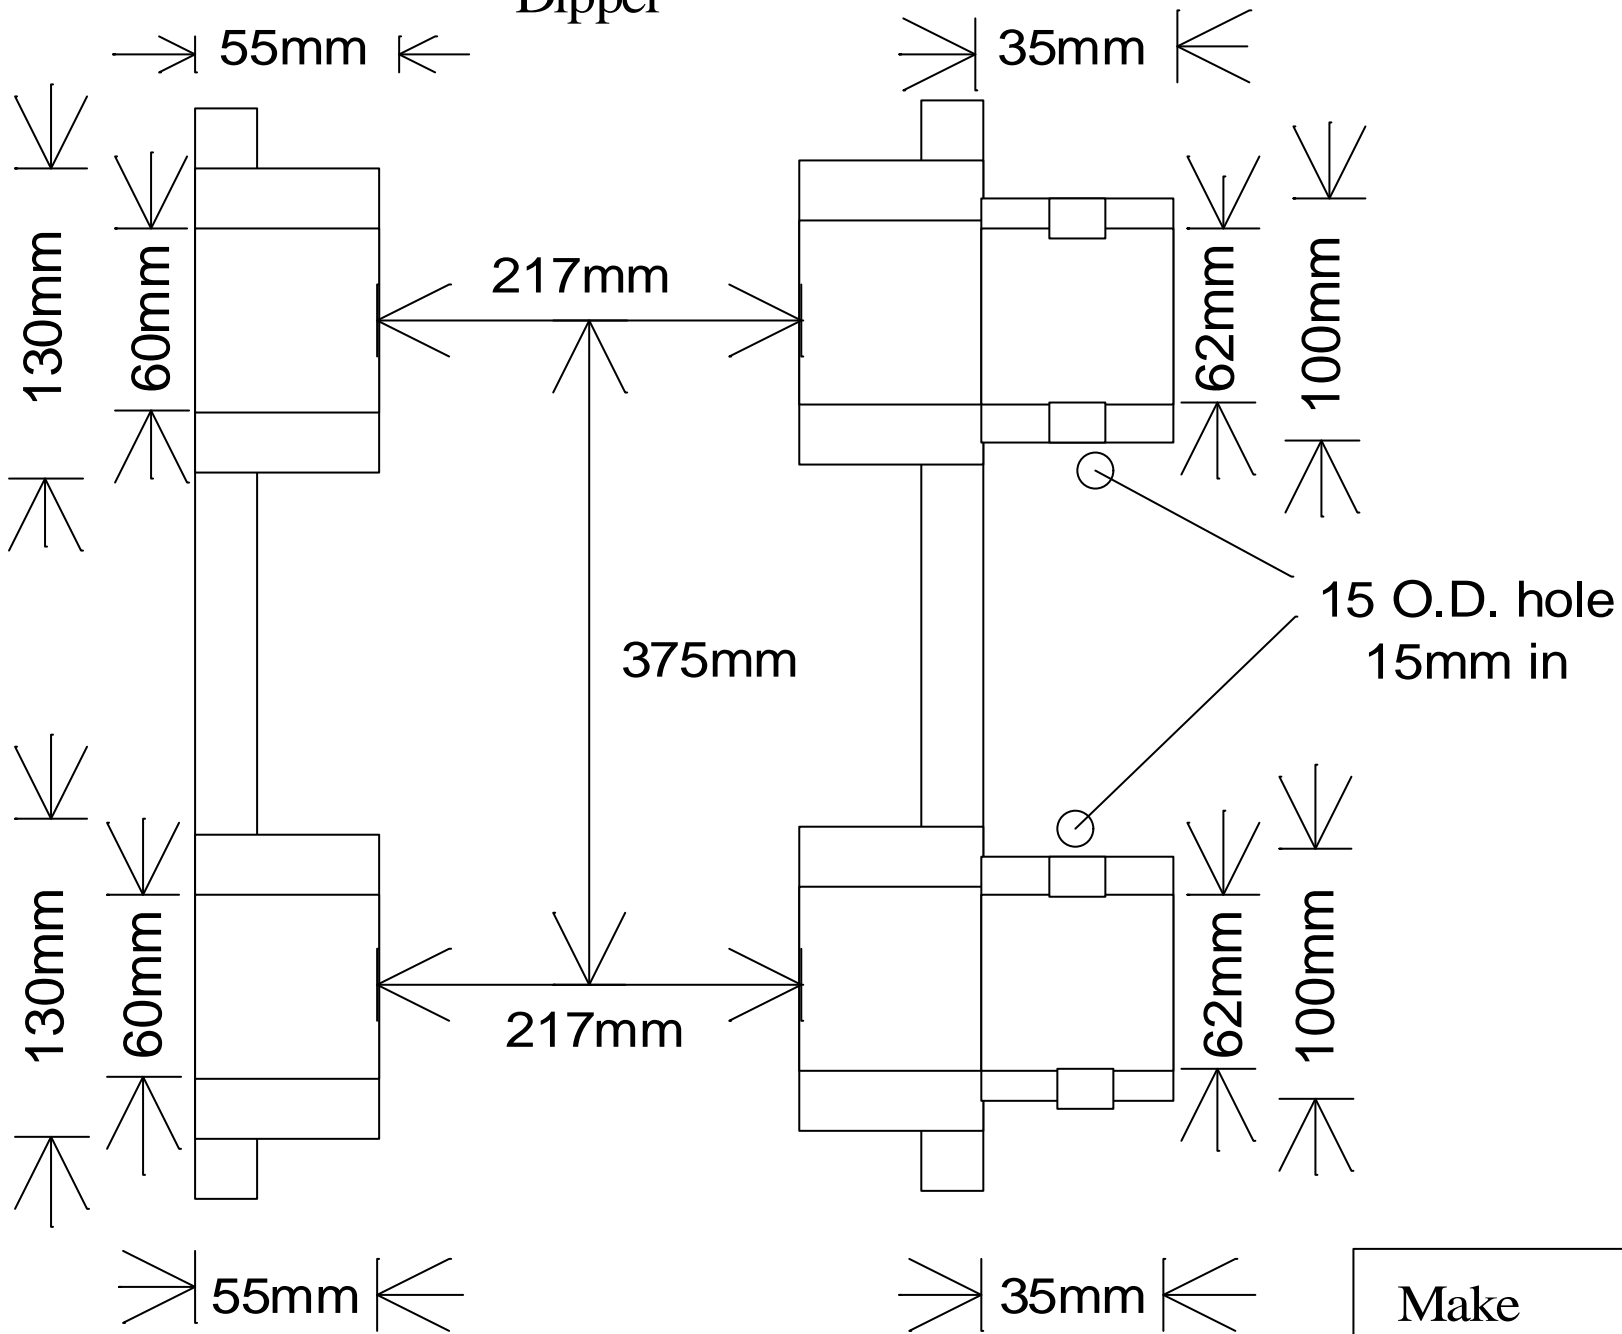

Dipper

Make	Kobelco
Model	SK115SR