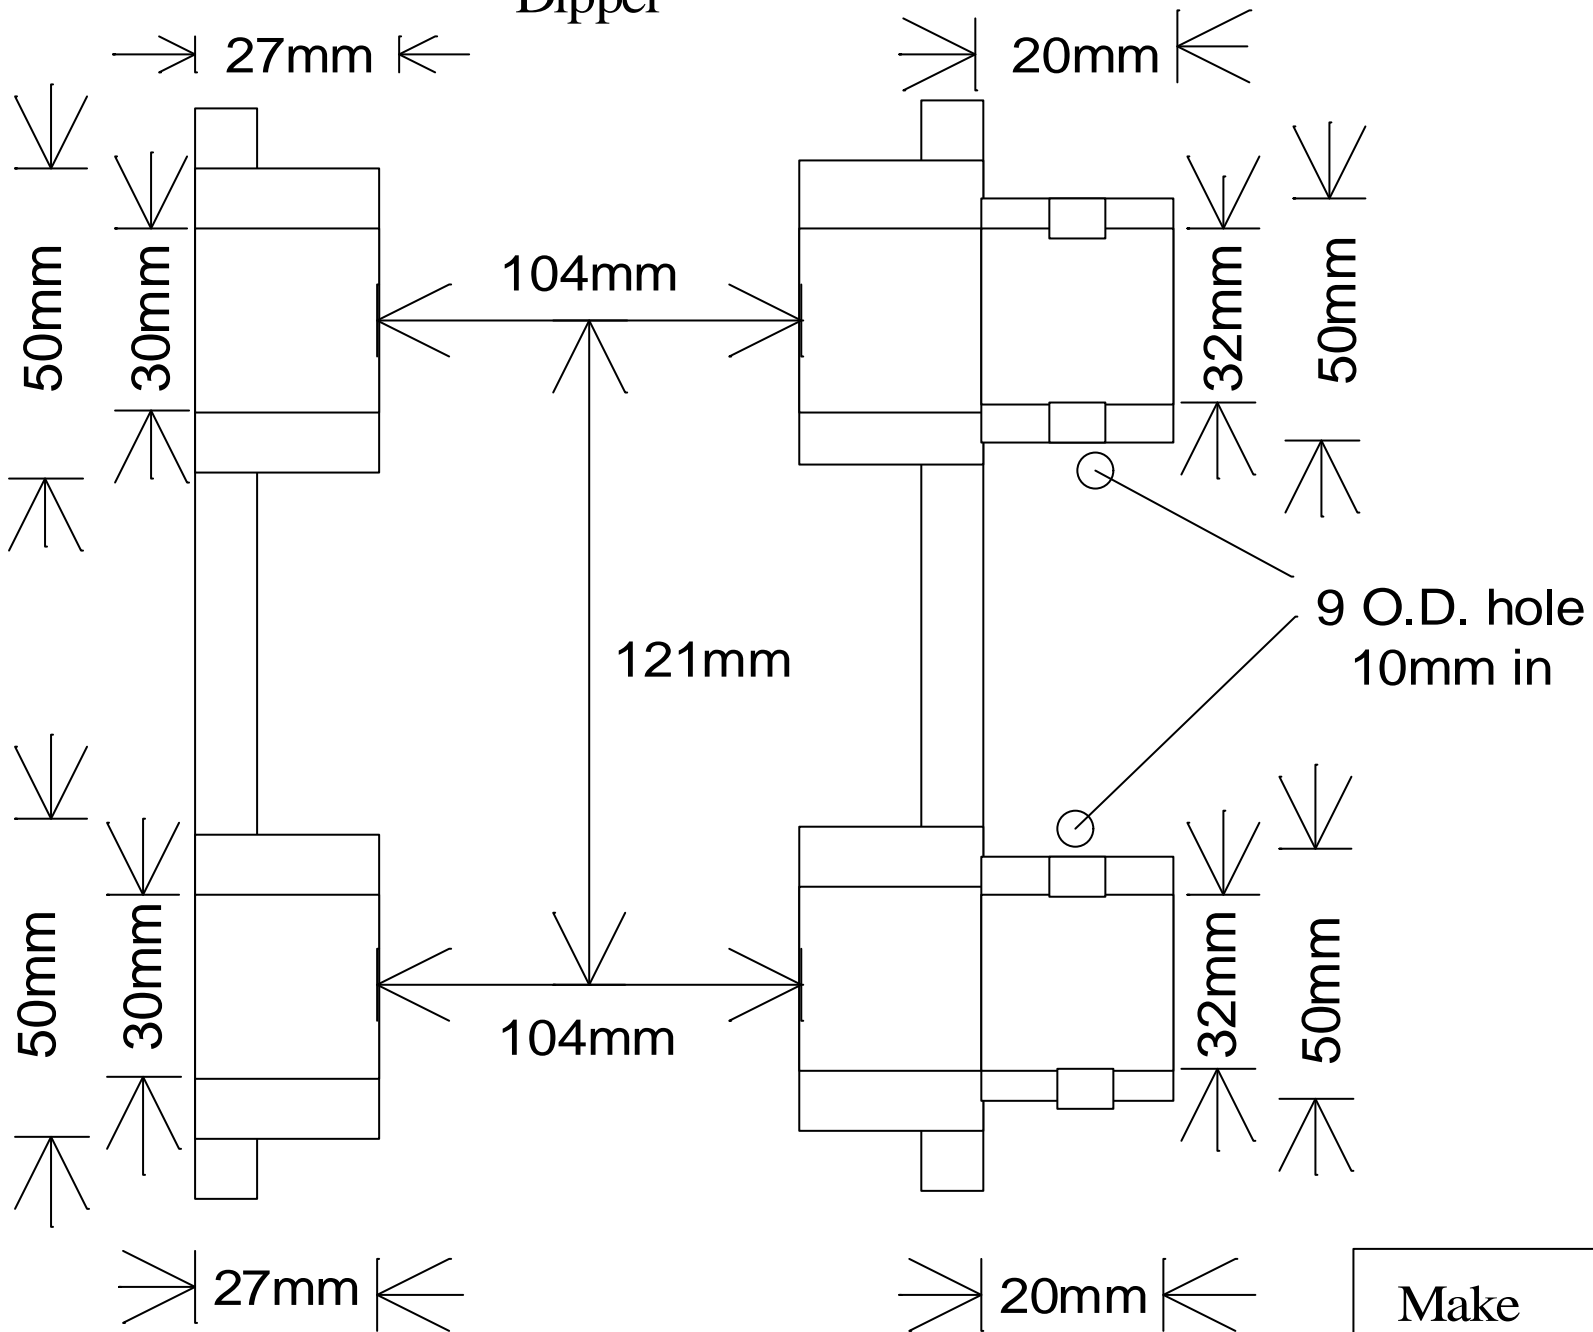

# Dipper

Make	Kobelco
Model	SK 16 MSR