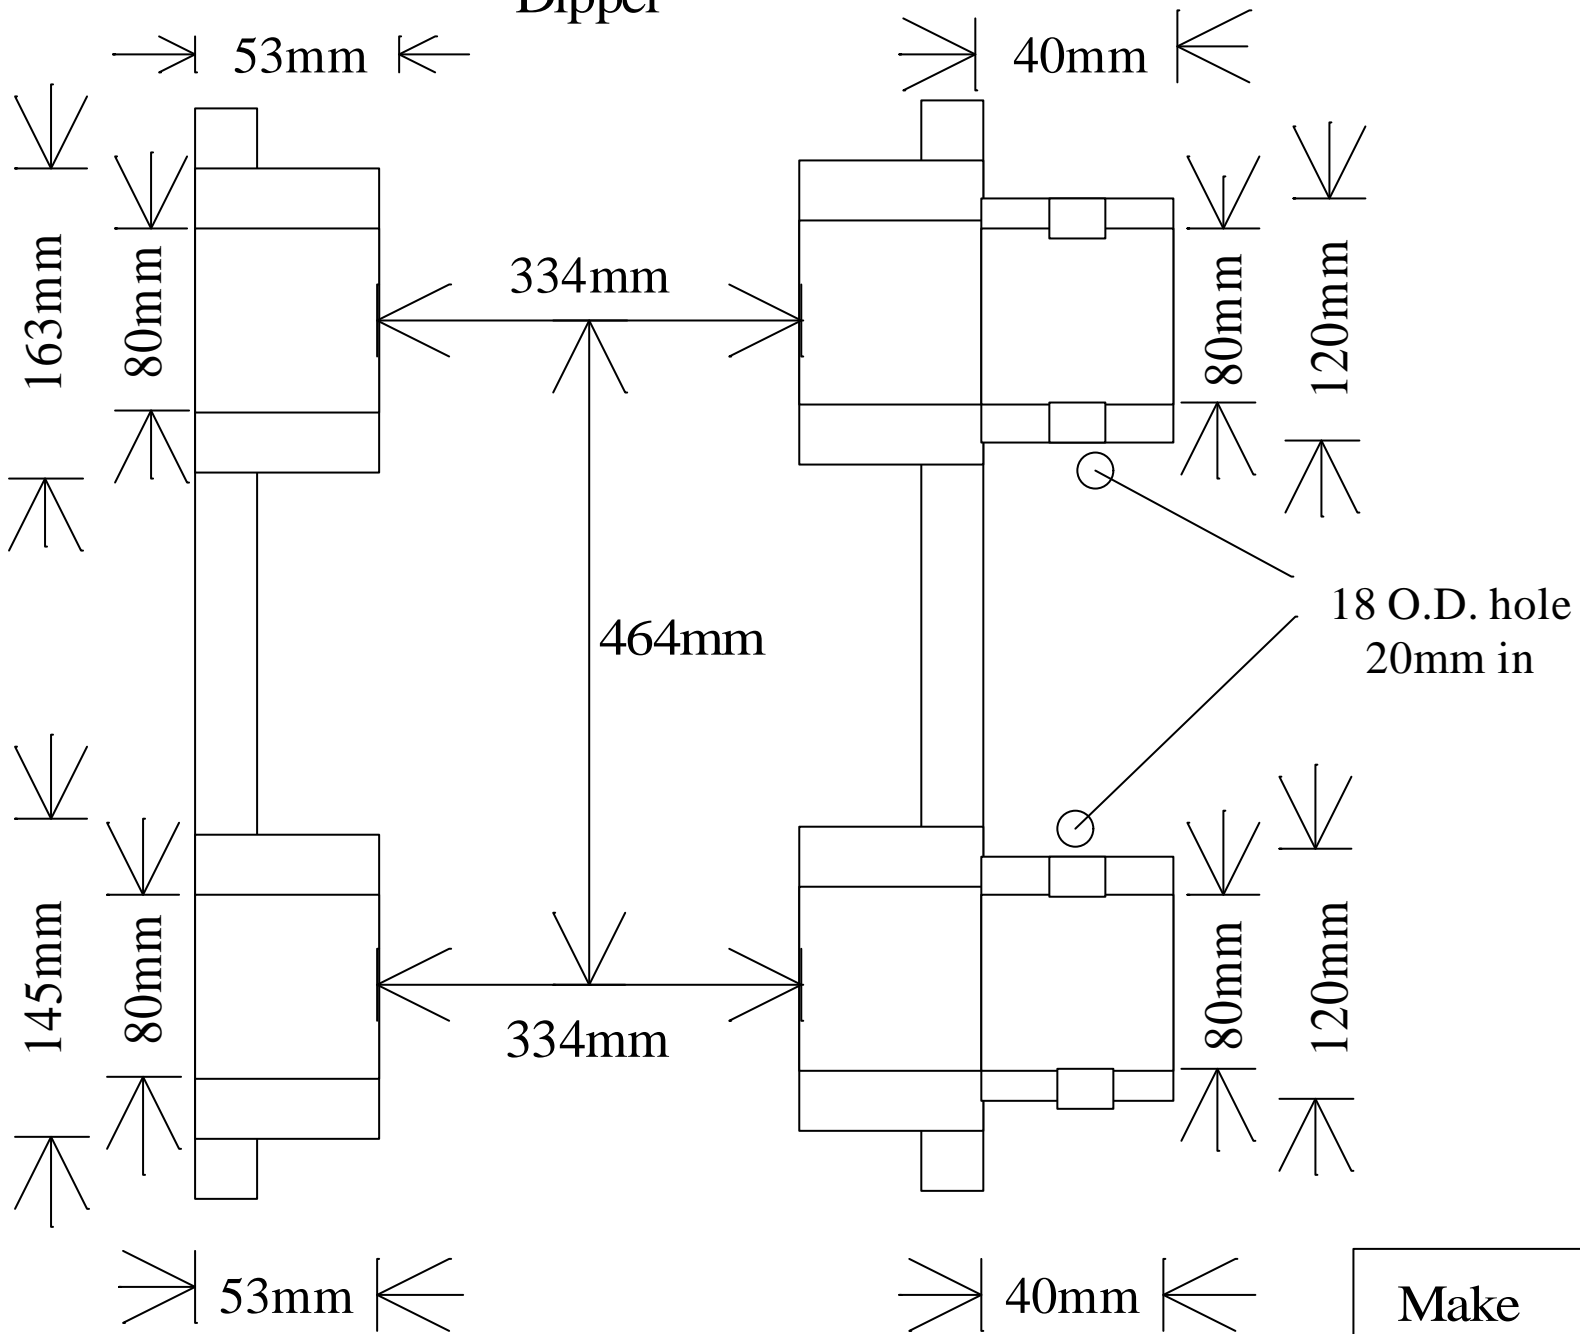

# Dipper

Make	Daewoo
Model	Solar 220LC-V Solar 200W-V