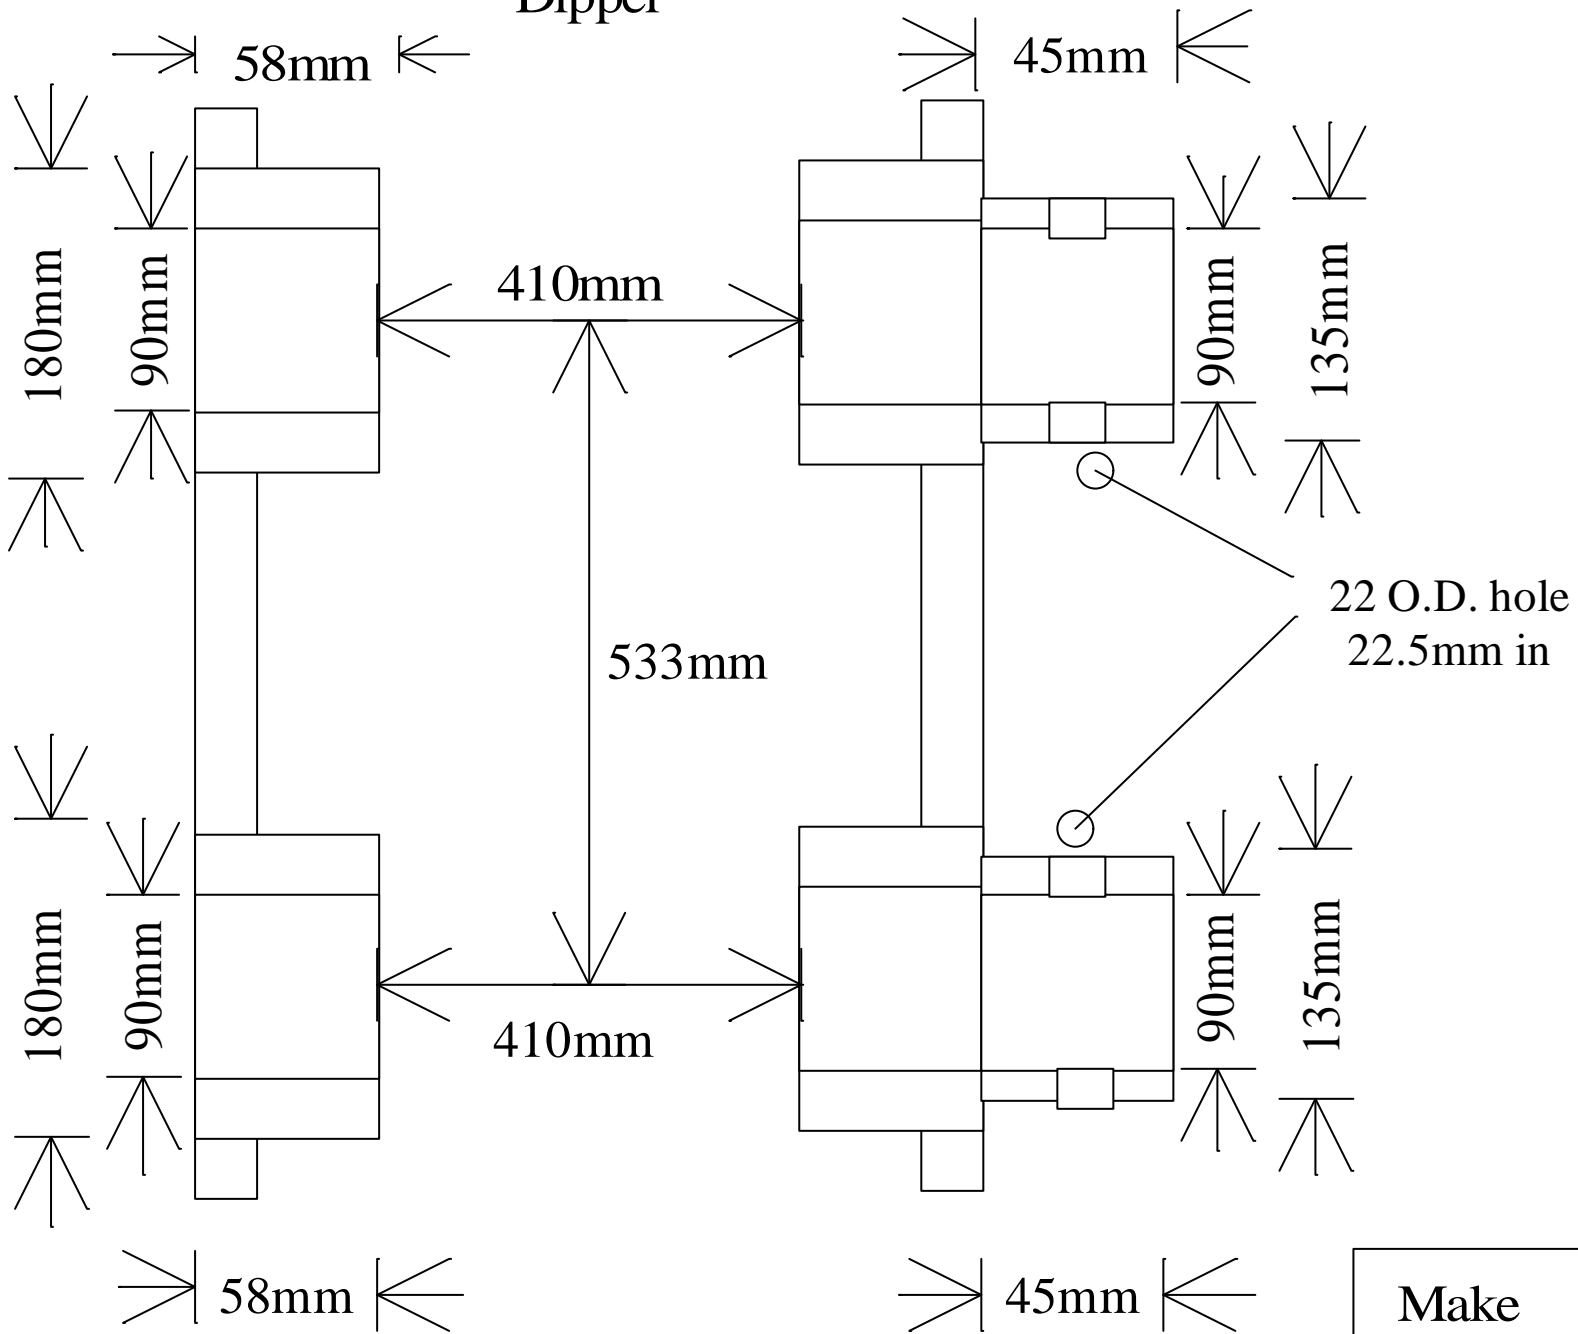

Dipper

Make	Daewoo
Model	Solar 330-3 Solar 320