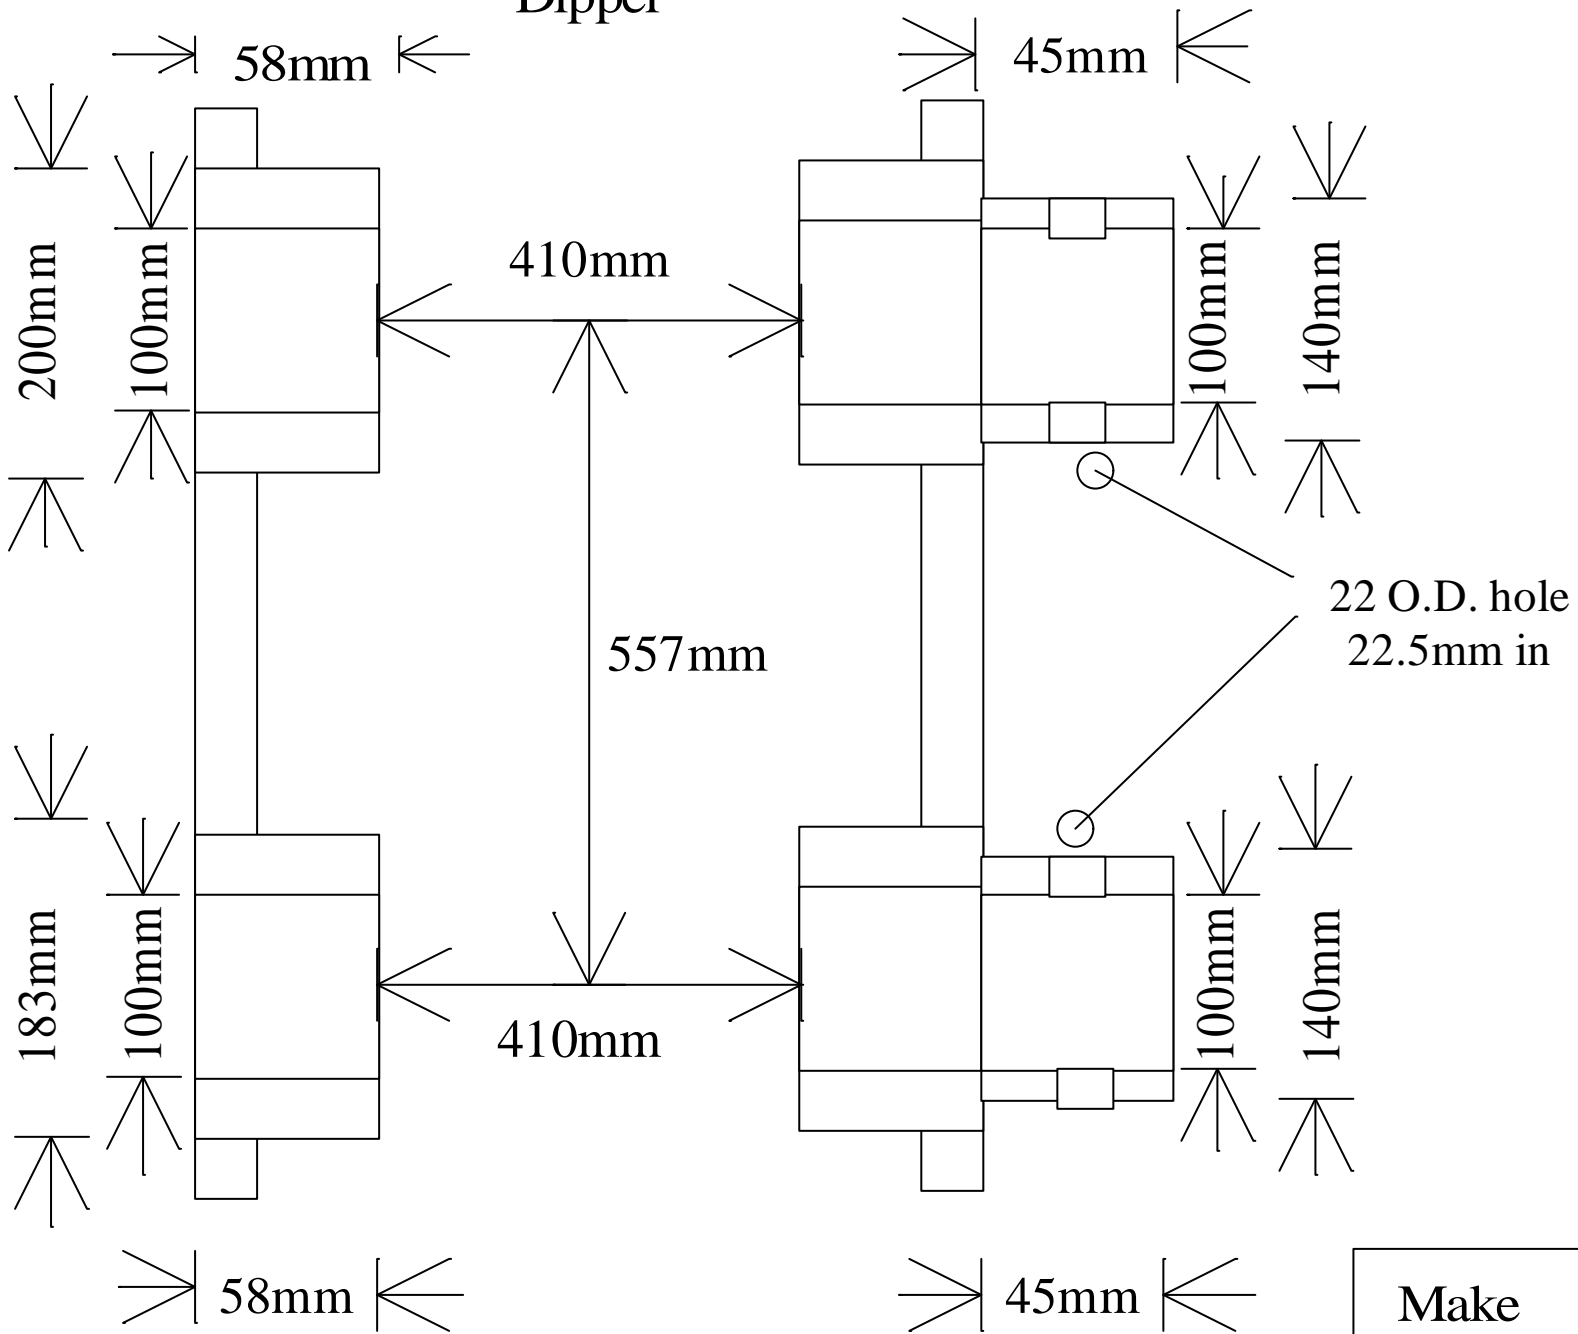

# Dipper

Make	Daewoo
Model	Solar 330LC-V Solar 360LC-V