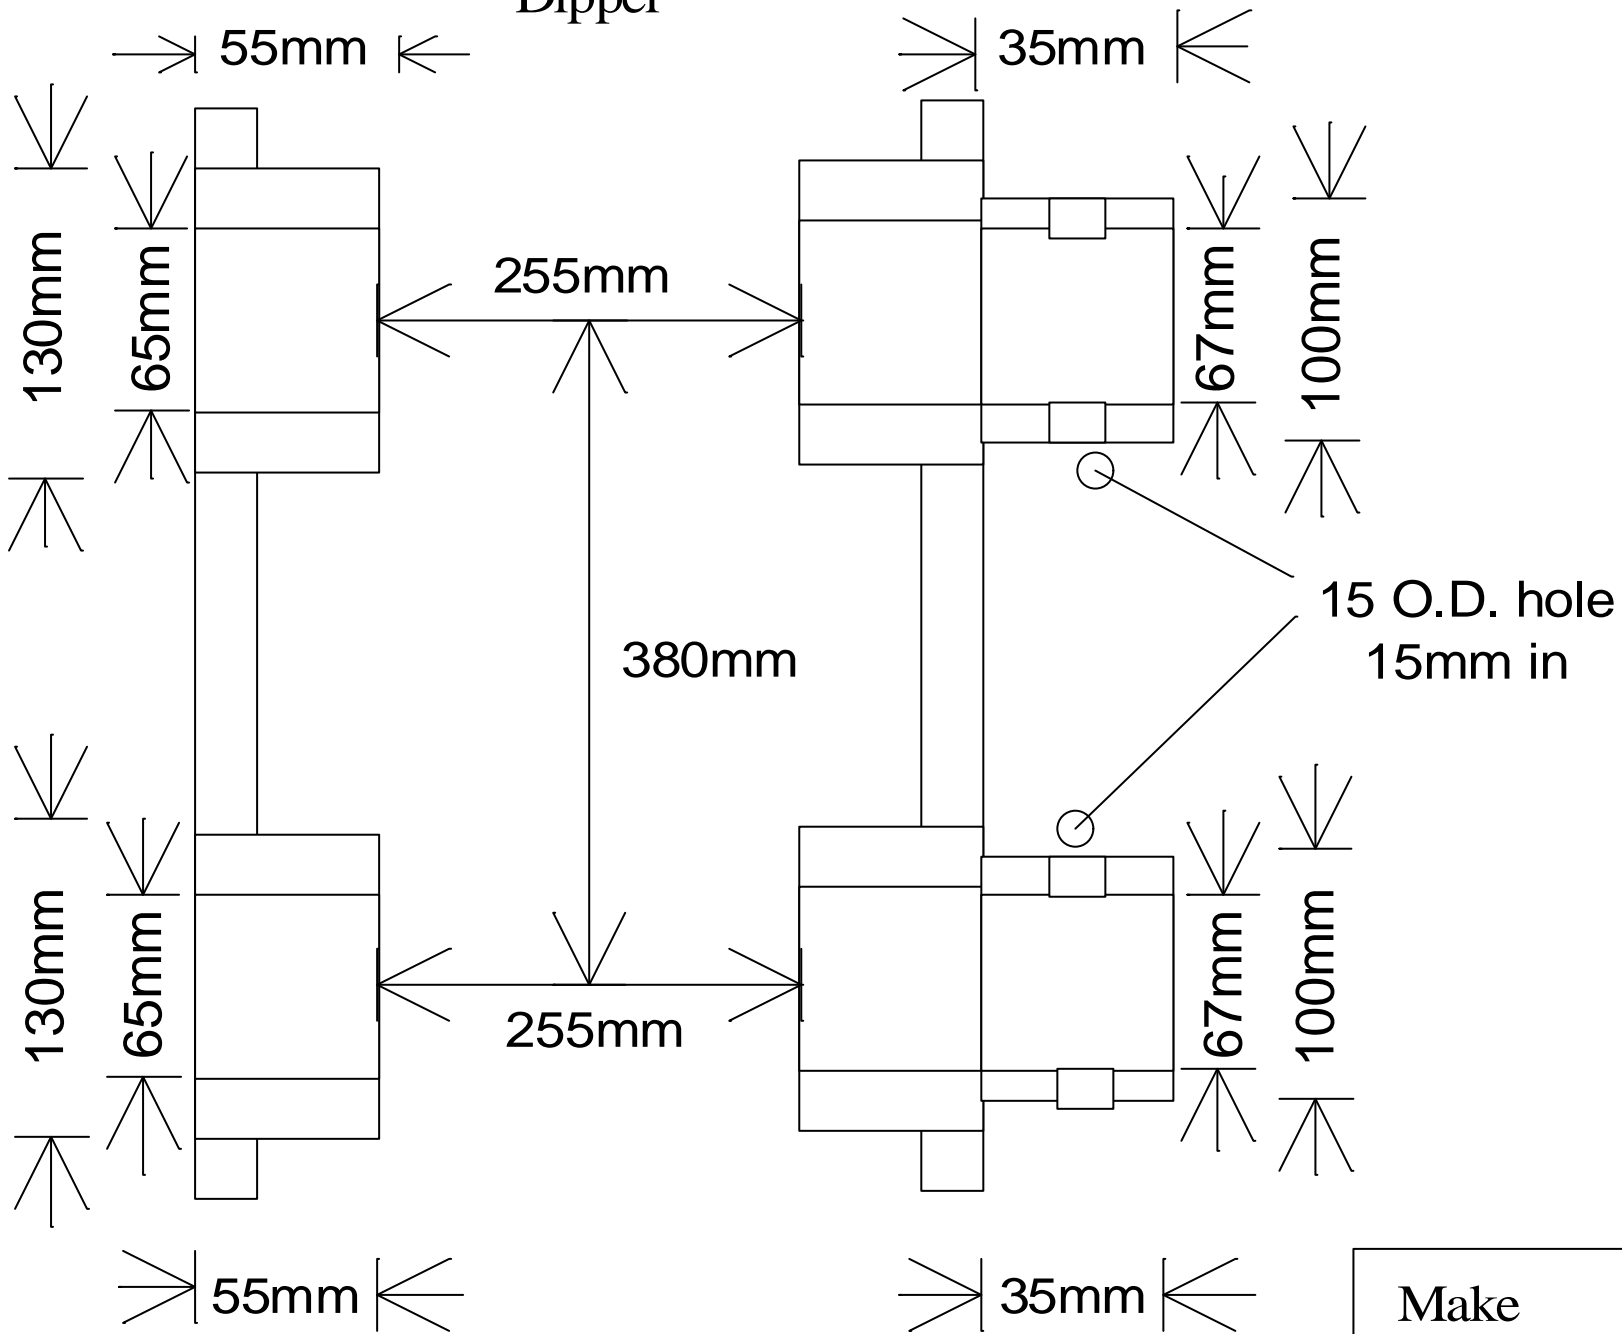

Dipper

Make	Kobelco
Model	SK130LC