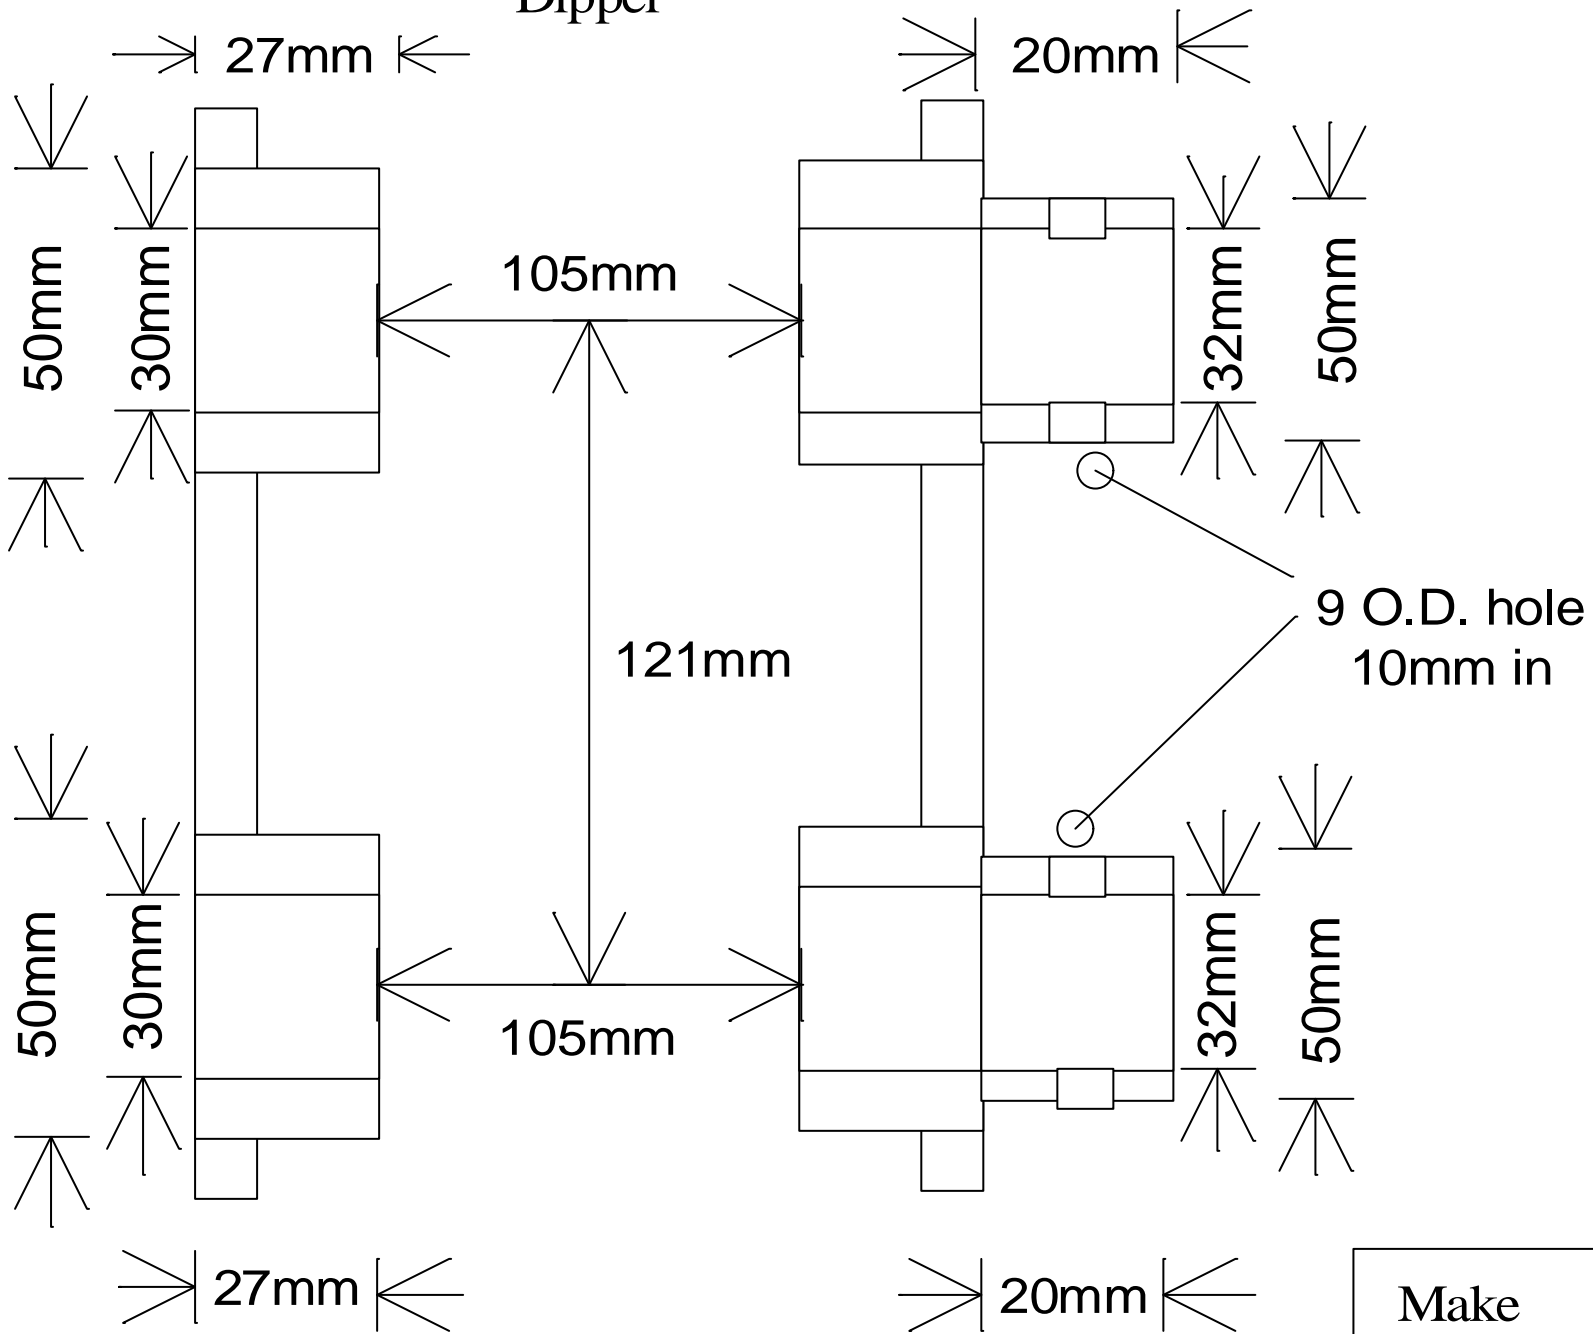

# Dipper

Make	Kobelco
Model	SK 13SR