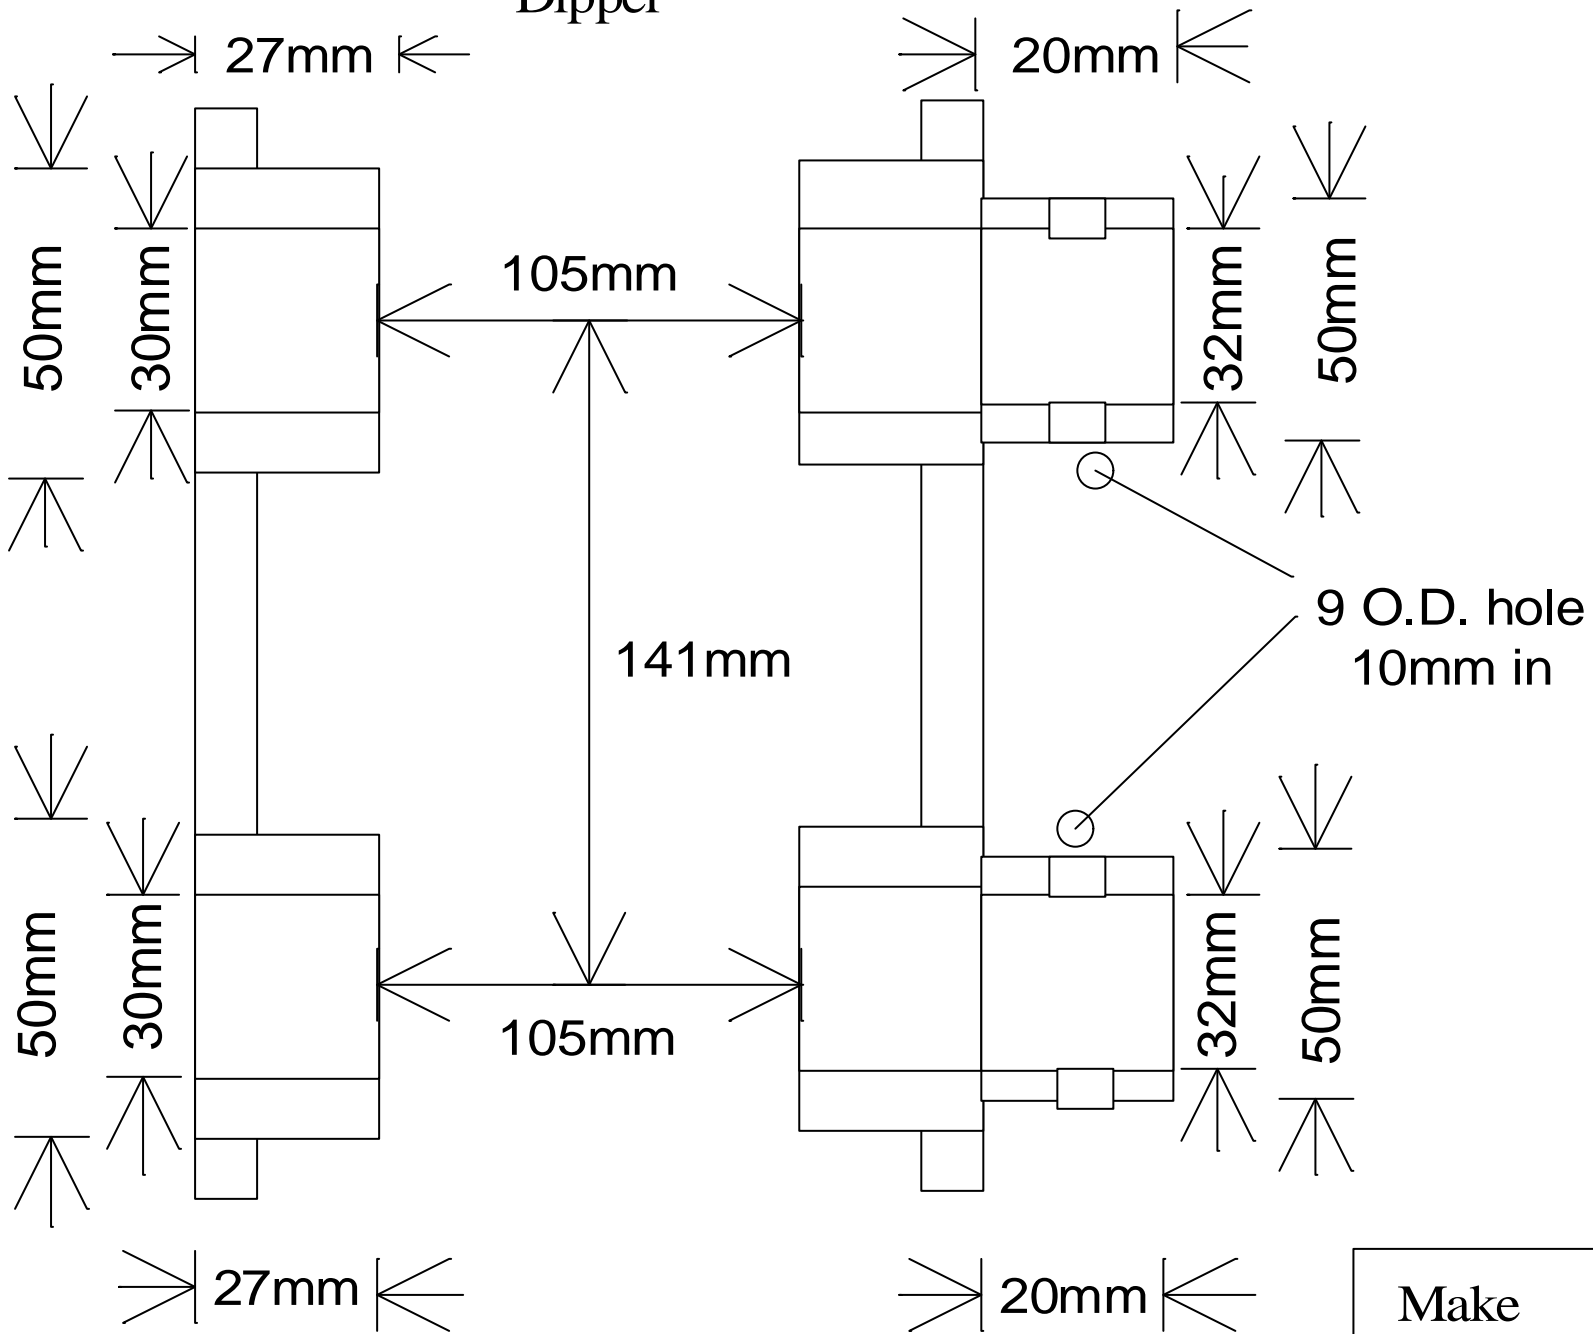

# Dipper

Make	Kobelco
Model	SK 15SR