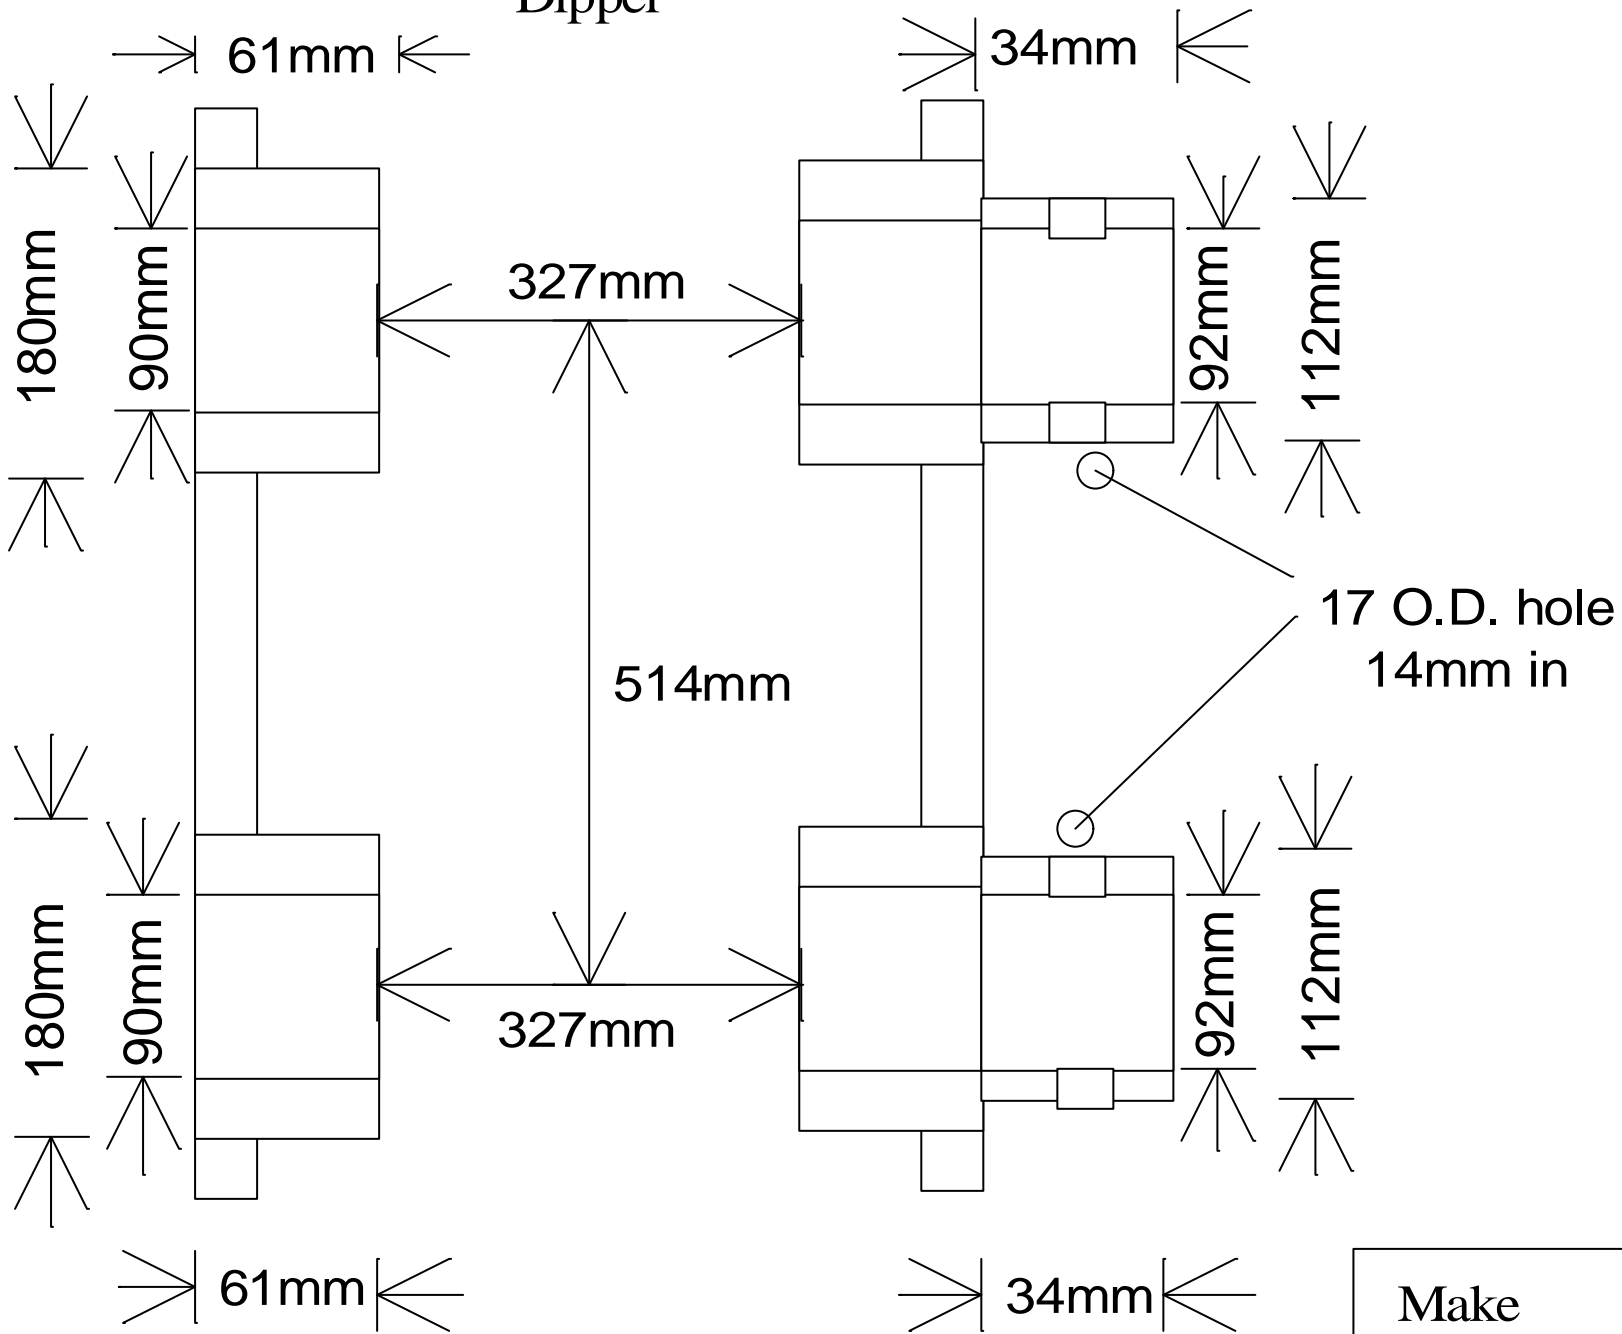

Dipper

Make	Kobelco
Model	SK 250LC